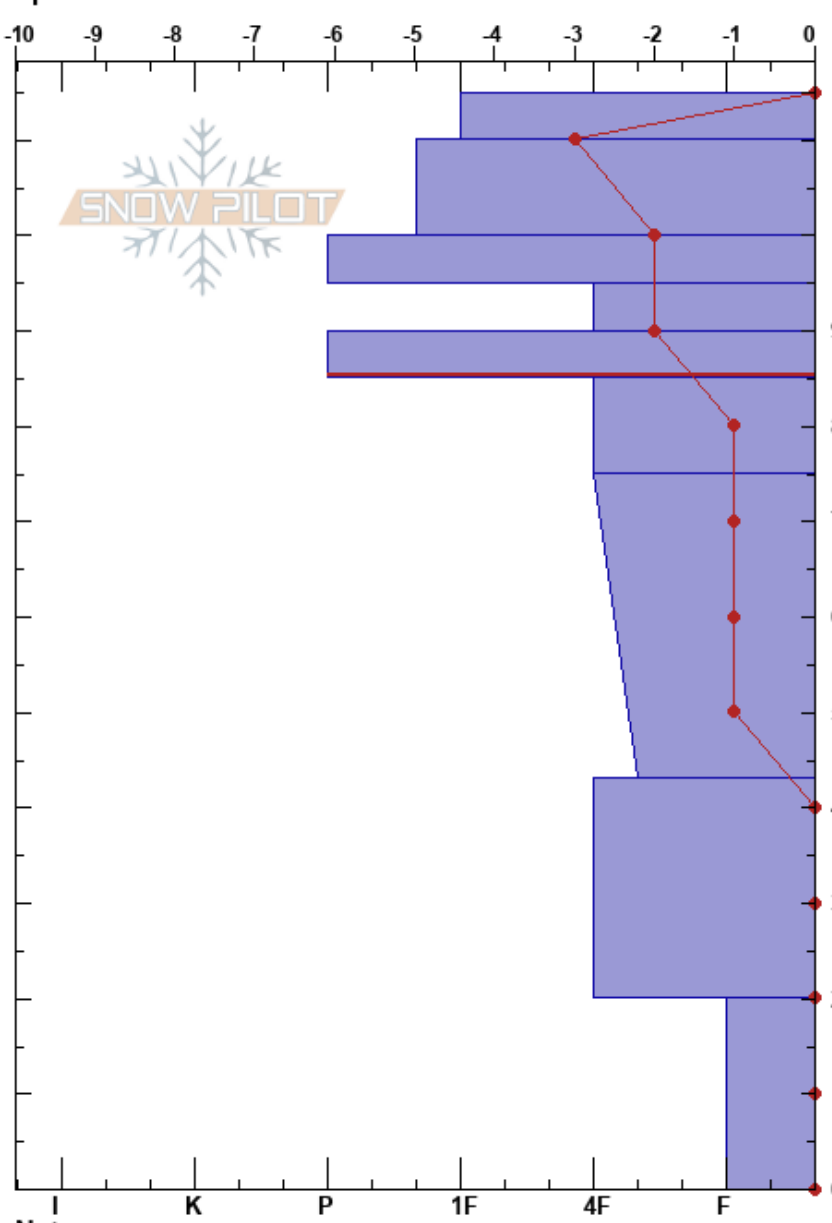

BackofBelles
 Gore Range
 CO
 Elevation: 11465 ft
 Aspect: 147°
 Specifics:

Mike Floyd
 03/01/2022 - 10:30am
 Co-ord: 13S 386019W 4380121N
 Slope Angle: 32°
 Wind Loading: no

Stability: **HS: 115**
 Air Temperature: -3°C **PF: 90** 90-85cm: Problematic layer
 Sky Cover: CLR **PS: 15**
 Precipitation: NO
 Wind: Calm

Elevation (cm)	Crystal		ρ kg/m ³	Stability tests & Layer comments
	Form	Size		
115	°°	0.5		
110	⊖ (⊘)	1	M	
100	●	1	M	
90	⊙⊙ (⊖)			
90	□	2-3	D	← CT5, Q2 @90cm ← ECTN5 @90cm
80	□	2-3	D	
70				
60	□	2-4	D	
50				
40				
30	⊖	2-4	D	
20				
10	^	4-5	D-M	