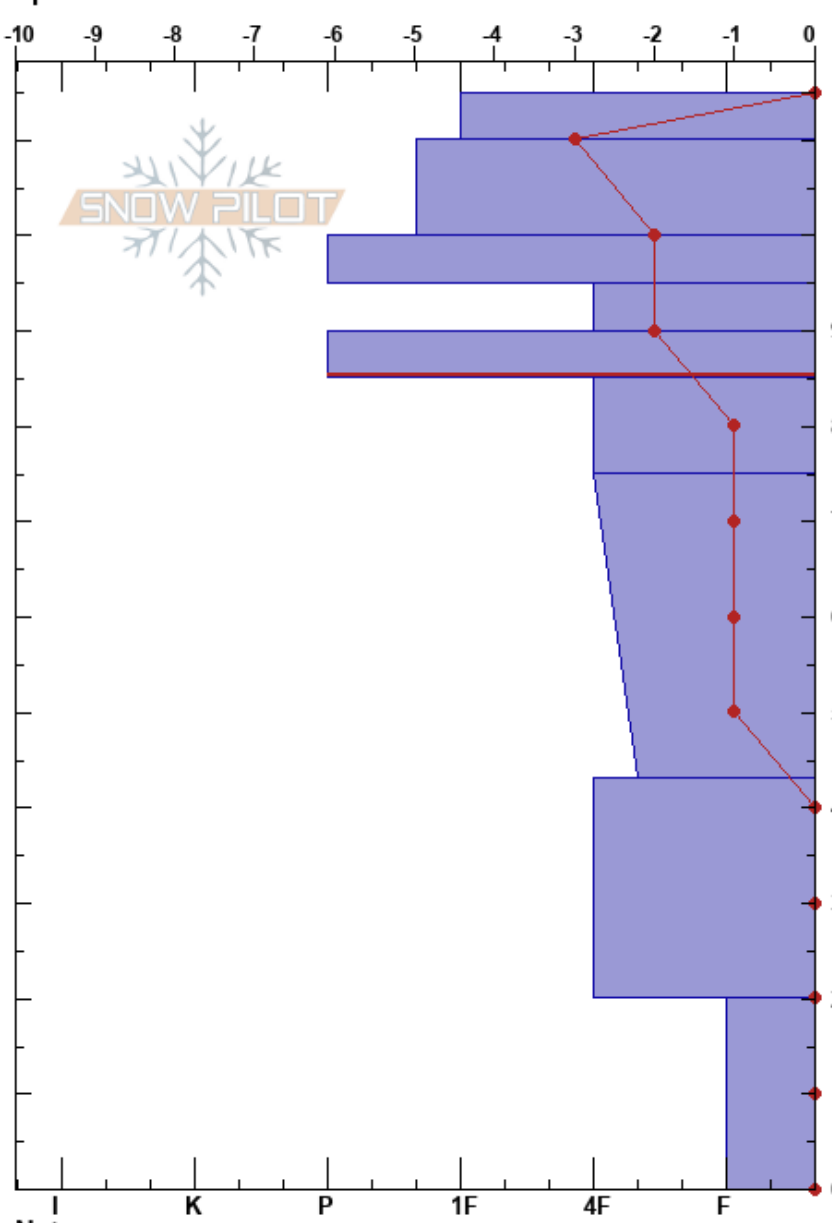

BackofBelles
 Gore Range
 CO
 Elevation: 11465 ft
 Aspect: 147°
 Specifics:

Mike Floyd
 03/01/2022 - 10:30am
 Co-ord: 13S 386019W 4380121N
 Slope Angle: 32°
 Wind Loading: no

Stability: **HS: 115**
 Air Temperature: -3°C **PF: 90** 90-85cm: Problematic layer
 Sky Cover: CLR **PS: 15**
 Precipitation: NO
 Wind: Calm

Elevation (cm)	Crystal		ρ kg/m ³	Stability tests & Layer comments
	Form	Size		
115	°°	0.5		
110	⊖ (⊘)	1	M	
100	•	1	M	
90	⊙⊙ (⊖)			
90	□	2-3	D	← CT5, Q2 @90cm ← ECTN5 @90cm
80	⊙⊙			
80	□	2-3	D	
70				
60	□	2-4	D	
50				
40				
30	⊖	2-4	D	
20				
10	^	4-5	D-M	
0				