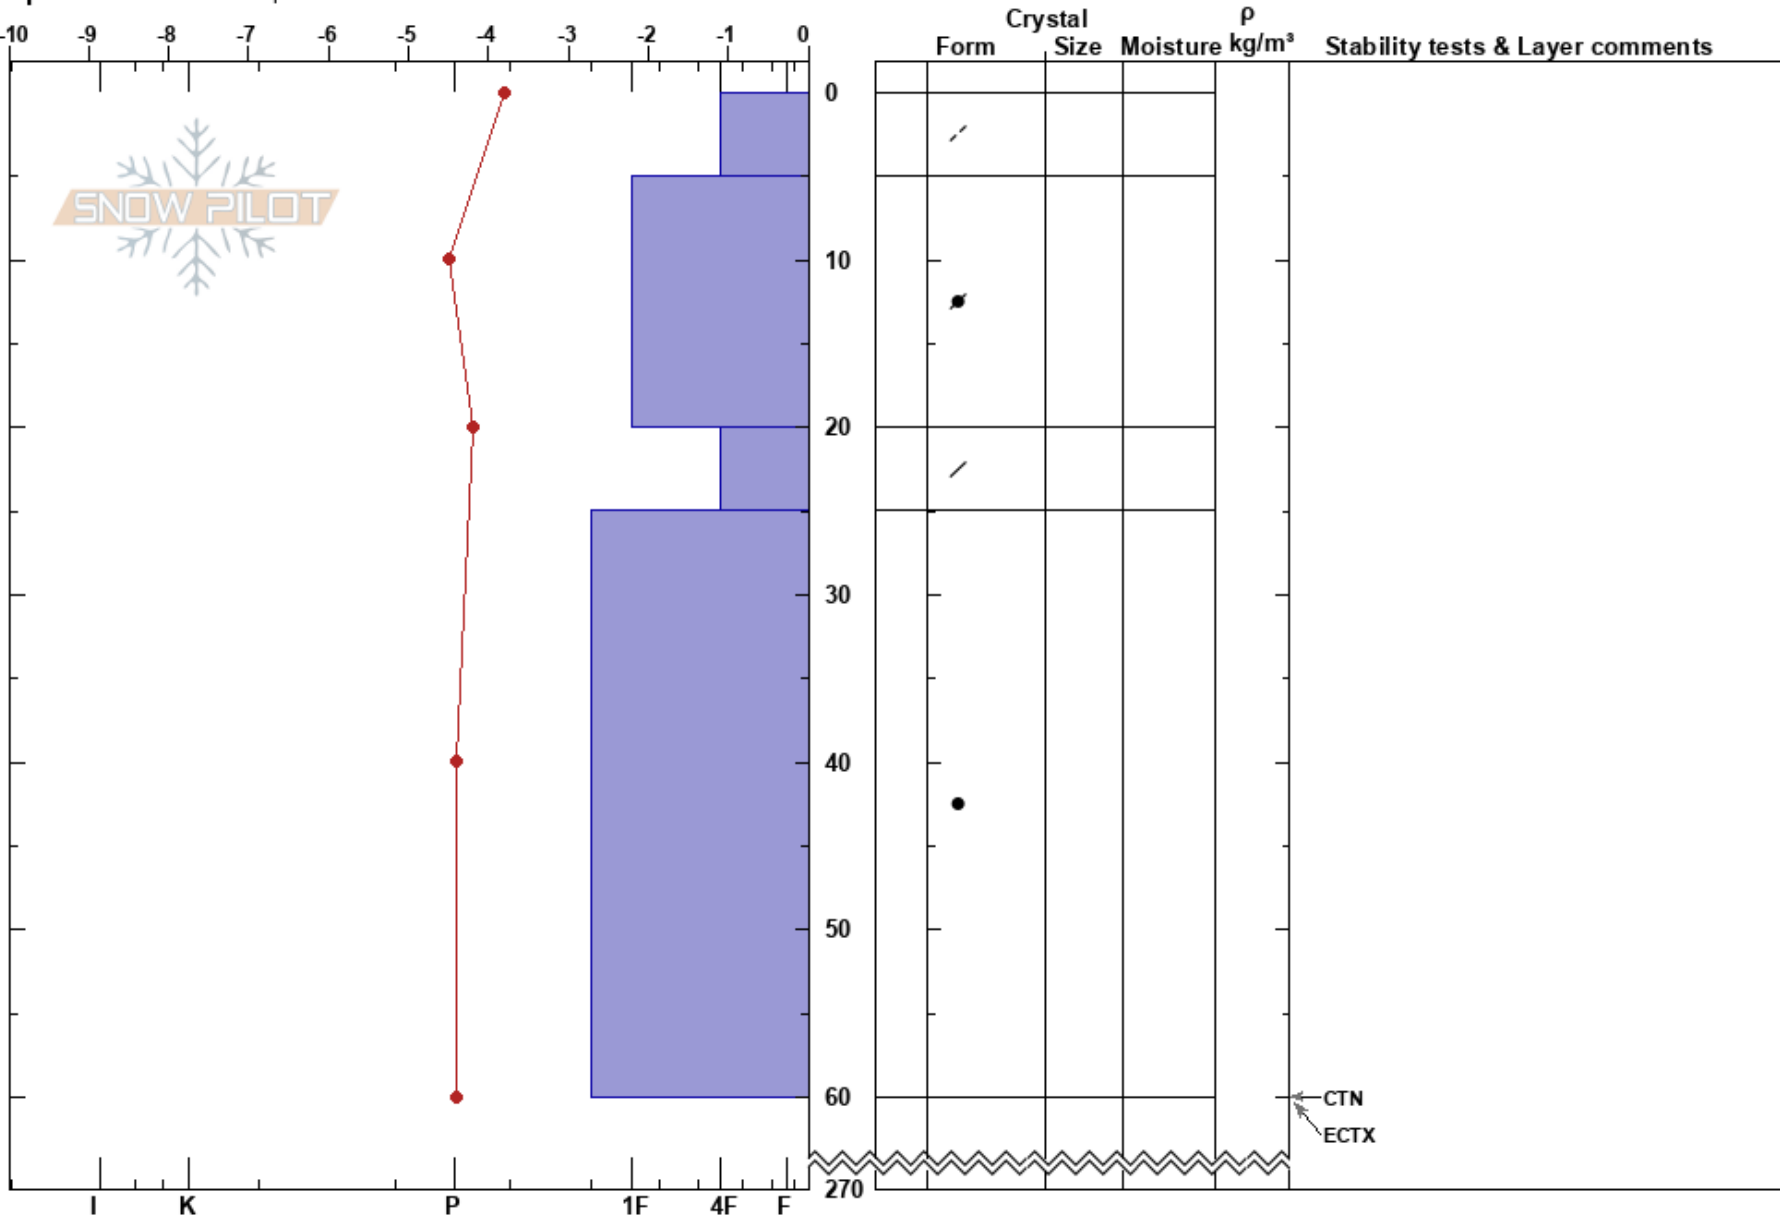

Mullfjällskanten
 Duved
 Sweden
Elevation: 1003 m
Aspect: E
Specifics: We skied slope

Karin Trolin
 03/03/2022 - 12:00
Co-ord: 63.42071N, 12.95739E
Slope Angle: 45°
Wind Loading: no

Stability: **HS:**270 **Layer Notes:**
Air Temperature: 0°C **PF:** 15
Sky Cover: BKN
Precipitation: NO
Wind: Calm