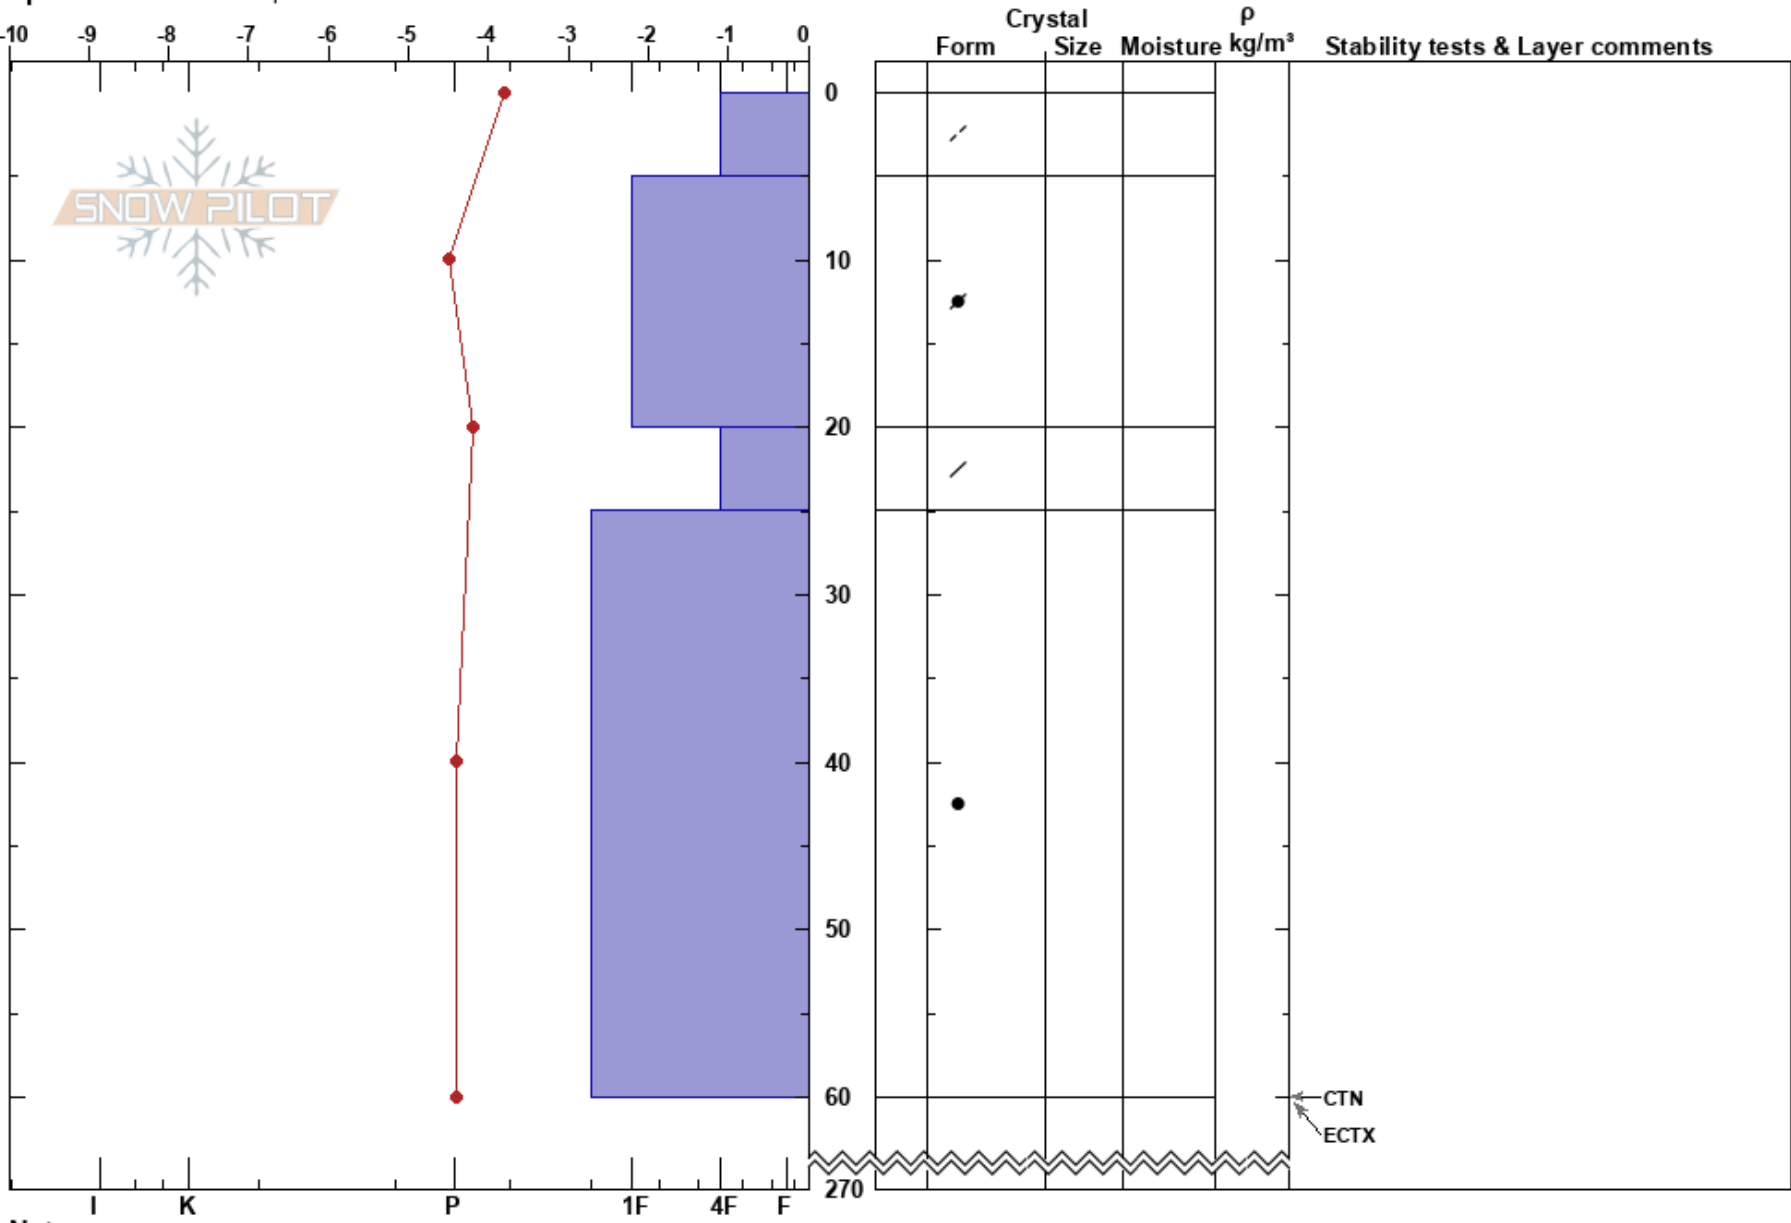

Mullfjällskanten
 Duved
 Sweden
Elevation: 1003 m
Aspect: E
Specifics: We skied slope

Karin Trolin
 03/03/2022 - 12:00
Co-ord: 63.42071N, 12.95739E
Slope Angle: 45°
Wind Loading: no

Stability: **HS:**270 **Layer Notes:**
Air Temperature: 0°C **PF:** 15
Sky Cover: BKN
Precipitation: NO
Wind: Calm