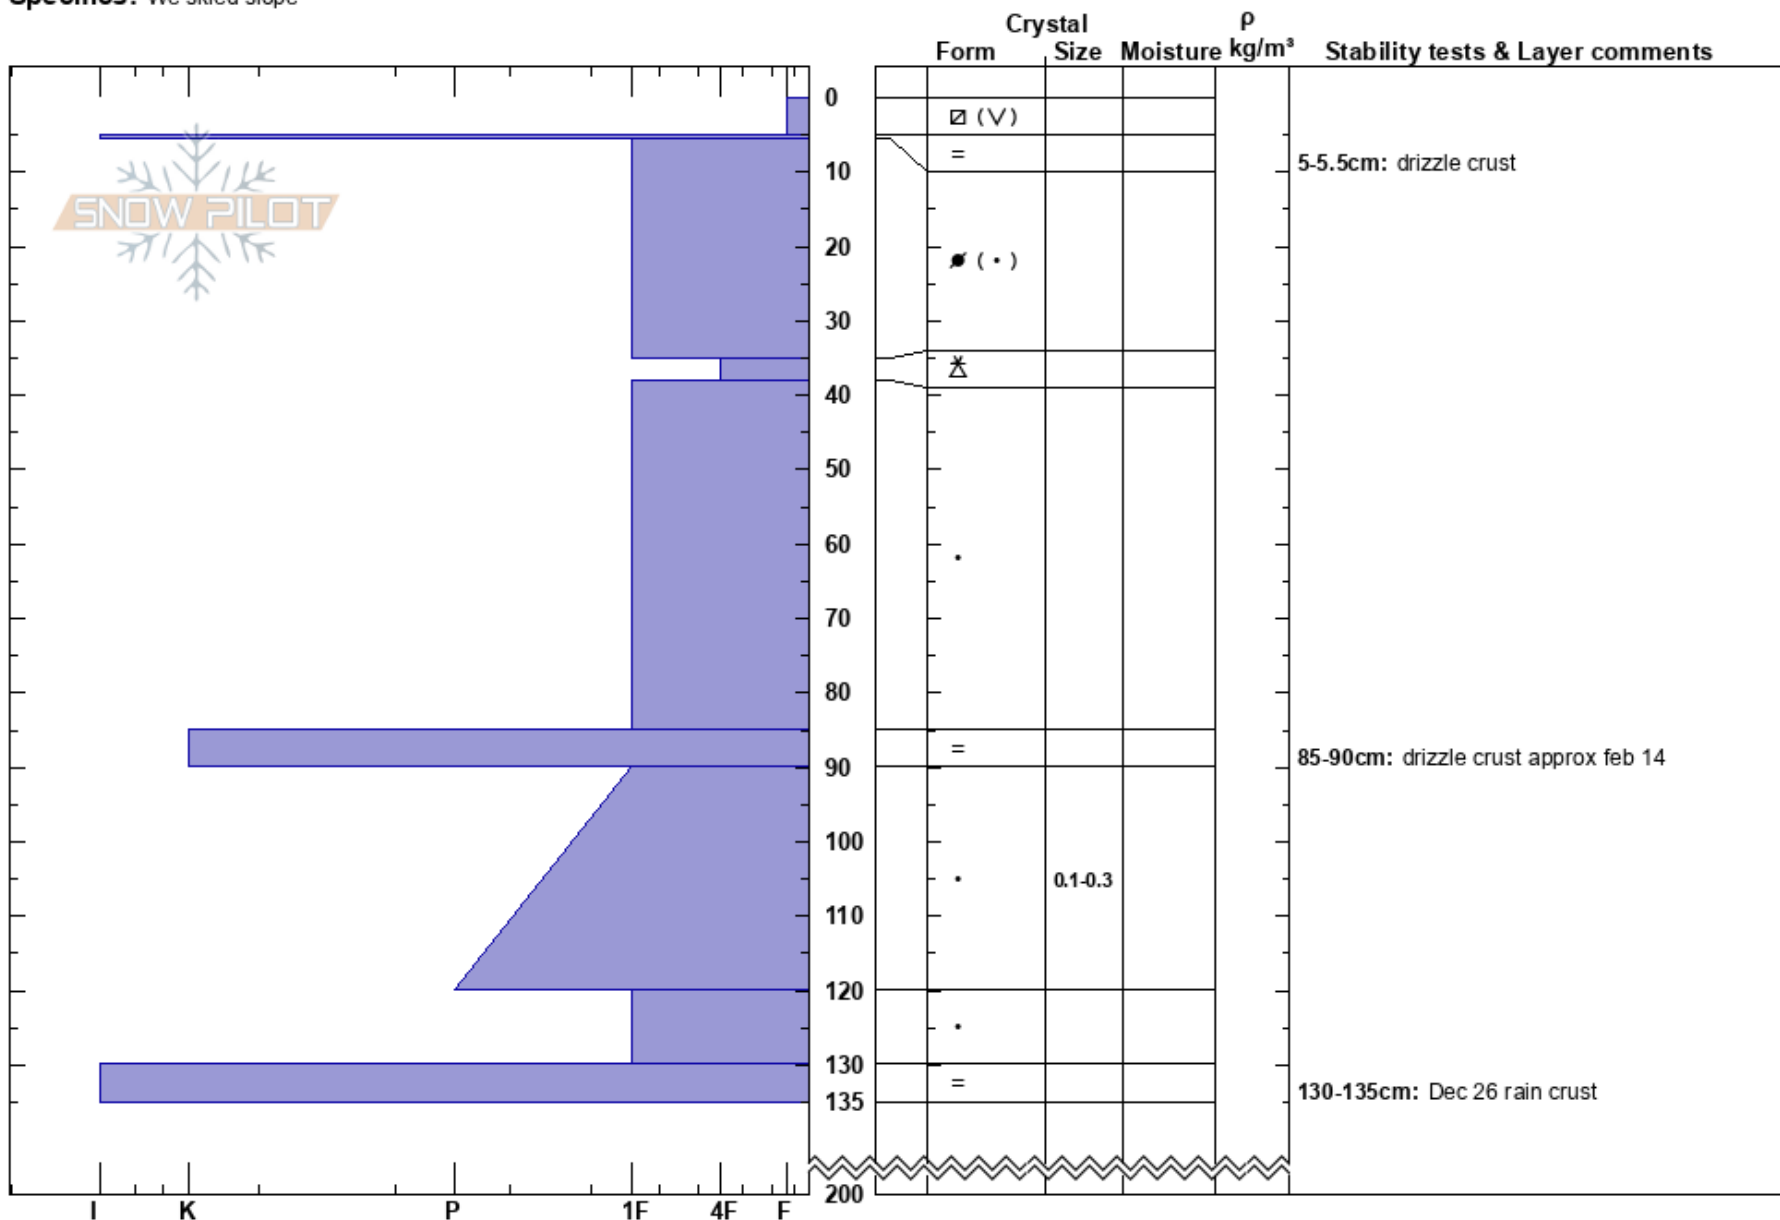

Peak 4600'  
 Talkeetna Mountains  
 AK  
**Elevation:** 4444 ft  
**Aspect:** E  
**Specifics:** We skied slope

Allie Barker  
 03/02/2022 - 2:00pm  
**Co-ord:** 61.74261N, -149.29934W  
**Slope Angle:** 25°  
**Wind Loading:** previous

**Stability:** Good  
**Air Temperature:** -8°C  
**Sky Cover:** FEW  
**Precipitation:** NO  
**Wind:** SE Light Breeze

**HS:**200  
**PF:** 5  
**PS:** 3  
**Layer Notes:**  
 5-5.5cm: drizzle crust  
 85-90cm: drizzle crust approx feb 14  
 130-135cm: Dec 26 rain crust  
 130-135cm: Problematic layer