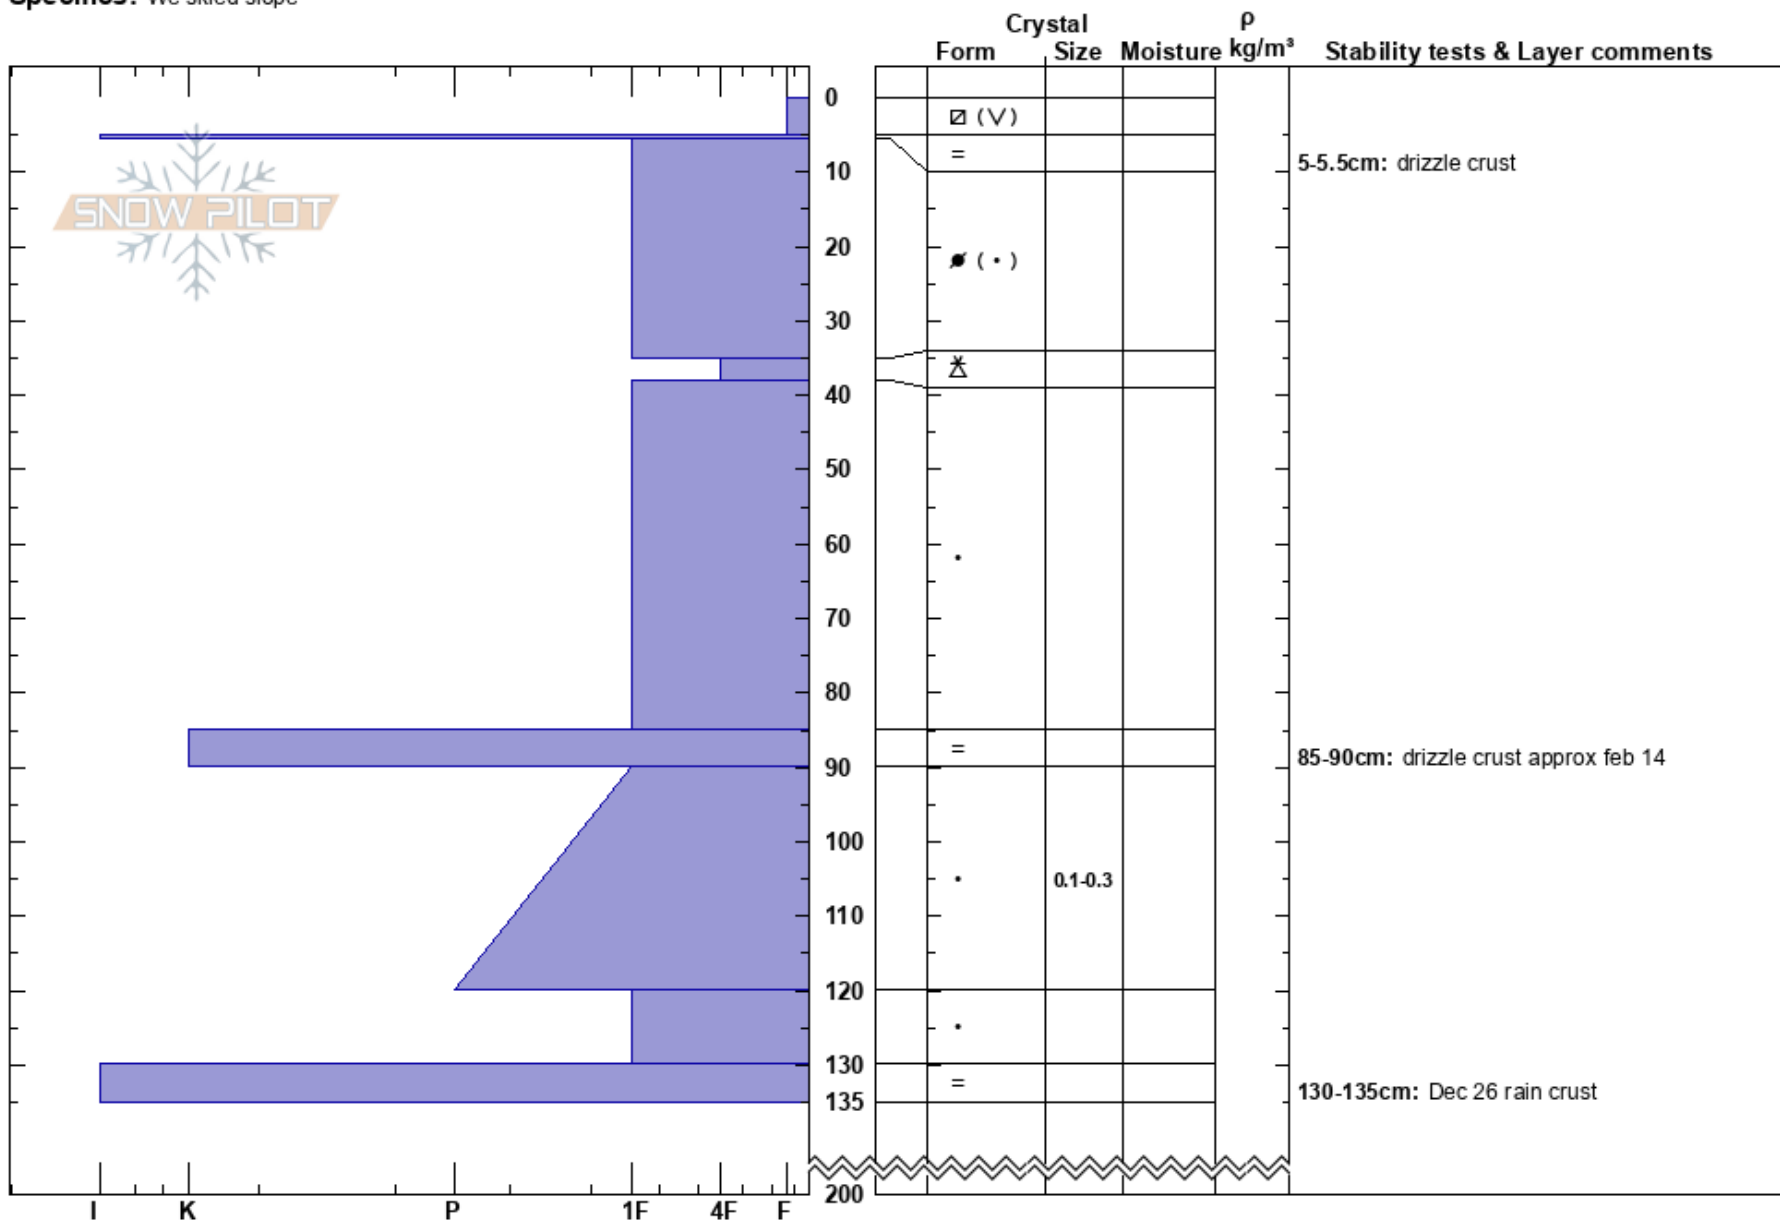

Peak 4600'
 Talkeetna Mountains
 AK
Elevation: 4444 ft
Aspect: E
Specifics: We skied slope

Allie Barker
 03/02/2022 - 2:00pm
Co-ord: 61.74261N, -149.29934W
Slope Angle: 25°
Wind Loading: previous

Stability: Good
Air Temperature: -8°C
Sky Cover: FEW
Precipitation: NO
Wind: SE Light Breeze

HS:200
PF: 5
PS: 3
Layer Notes:
 5-5.5cm: drizzle crust
 85-90cm: drizzle crust approx feb 14
 130-135cm: Dec 26 rain crust
 130-135cm: Problematic layer

Notes: