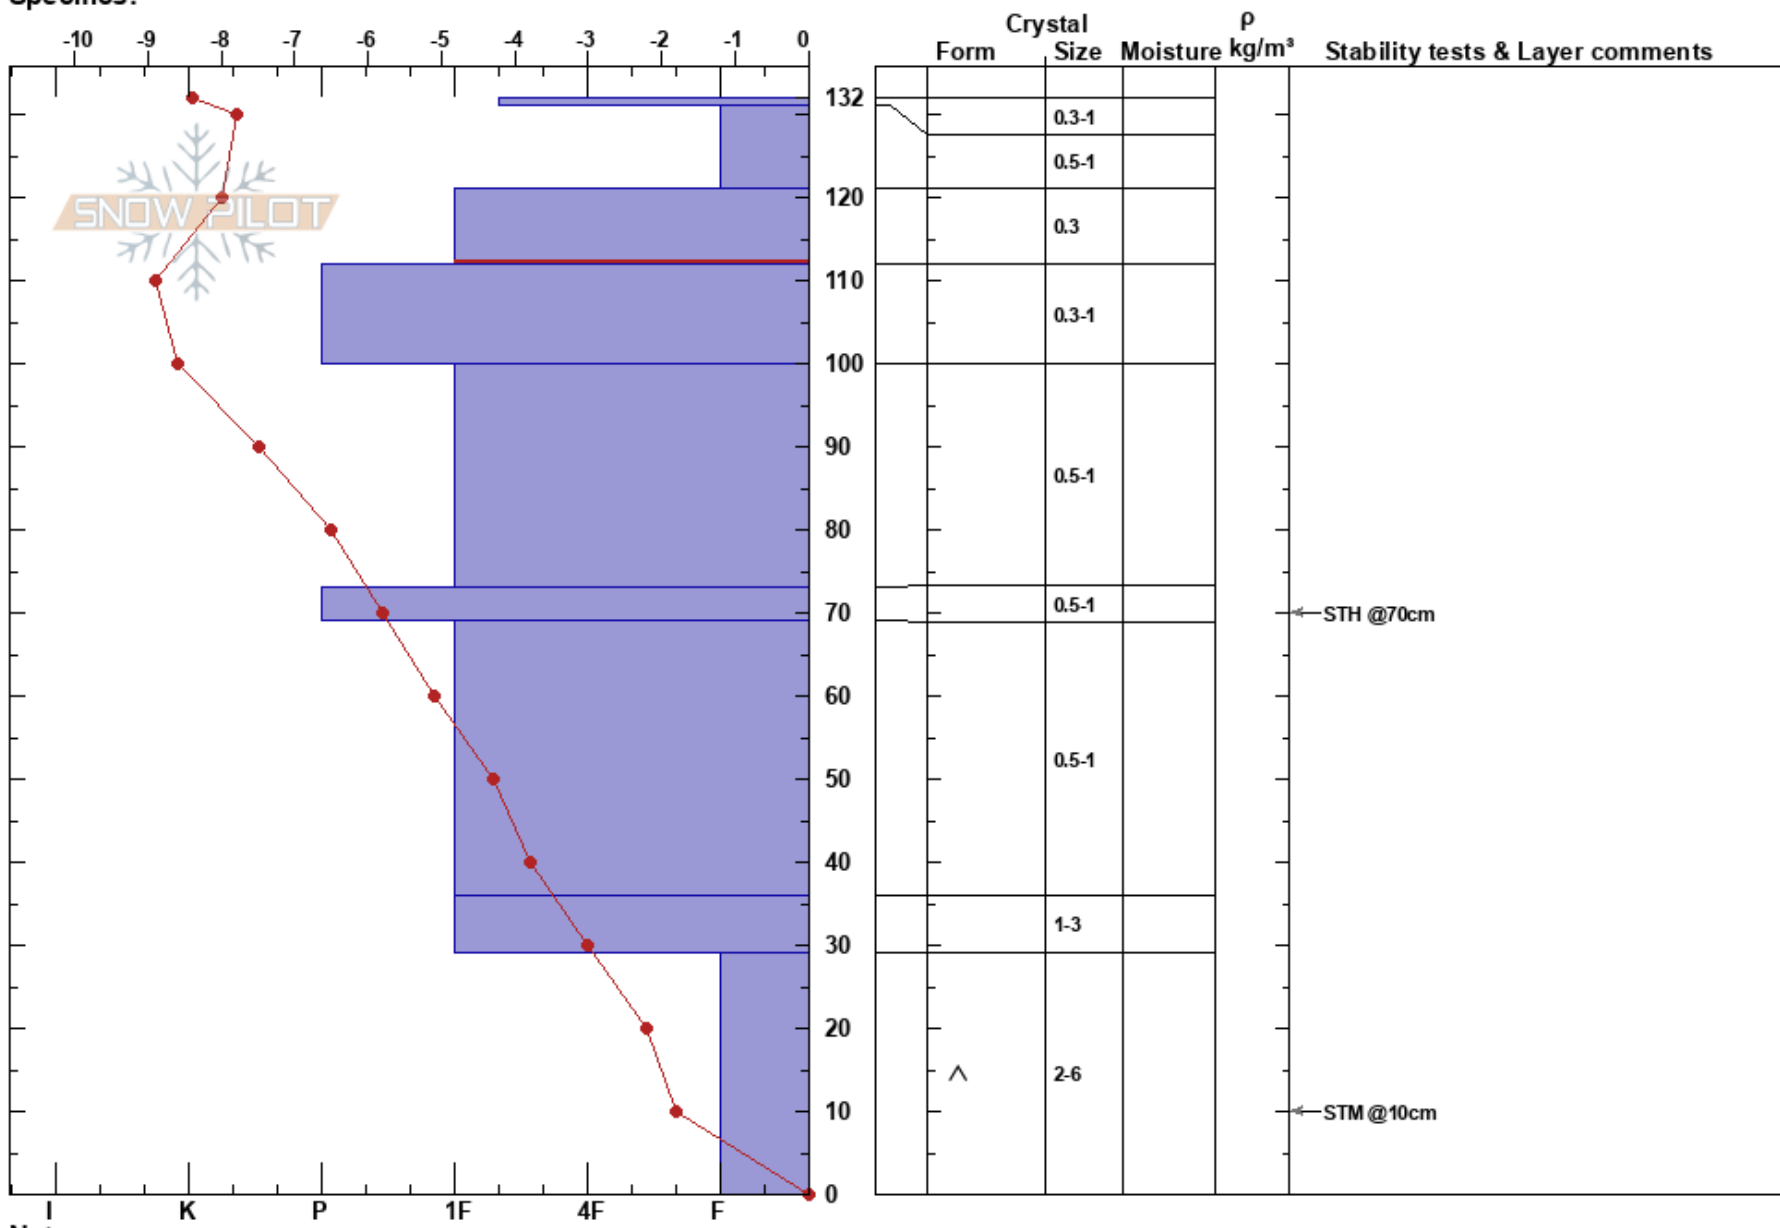

Tundra Hut
 Front Range
 CO
 Elevation: 11460 ft
 Aspect: E
 Specifics:

hillary schmidt
 02/27/2022 - 3:42pm
 Co-ord: 39.64056N, -105.76111W
 Slope Angle: 17°
 Wind Loading: no

Stability:
 Air Temperature: 2.4°C
 Sky Cover: FEW
 Precipitation: NO
 Wind: W Moderate

HS: 132
 PF: 35
 Layer Notes: 121-112cm: Problematic layer

Notes: