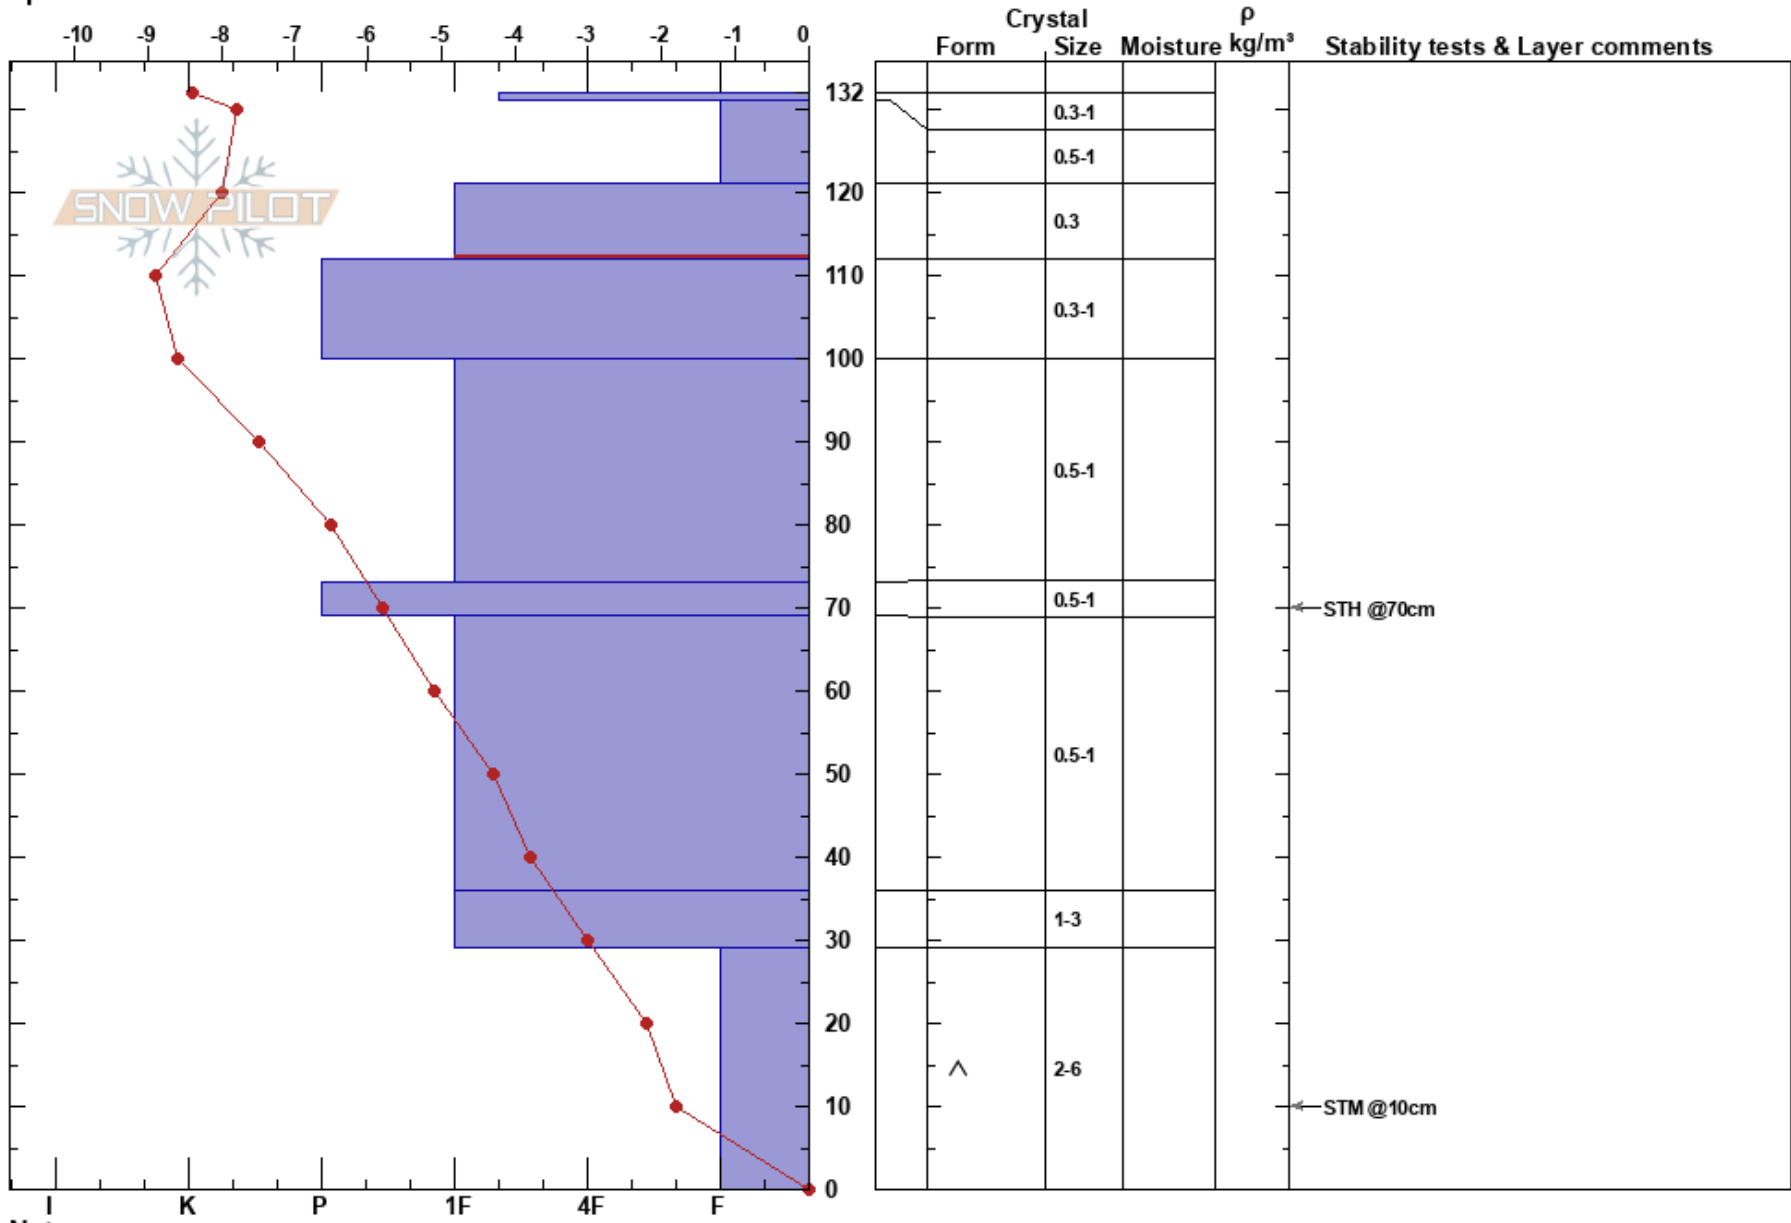

Tundra Hut  
 Front Range  
 CO  
 Elevation: 11460 ft  
 Aspect: E  
 Specifics:

hillary schmidt  
 02/27/2022 - 3:42pm  
 Co-ord: 39.64056N, -105.76111W  
 Slope Angle: 17°  
 Wind Loading: no

Stability: **HS: 132** **Layer Notes:**  
 Air Temperature: 2.4°C **PF: 35** 121-112cm: Problematic layer  
 Sky Cover: FEW  
 Precipitation: NO  
 Wind: W Moderate