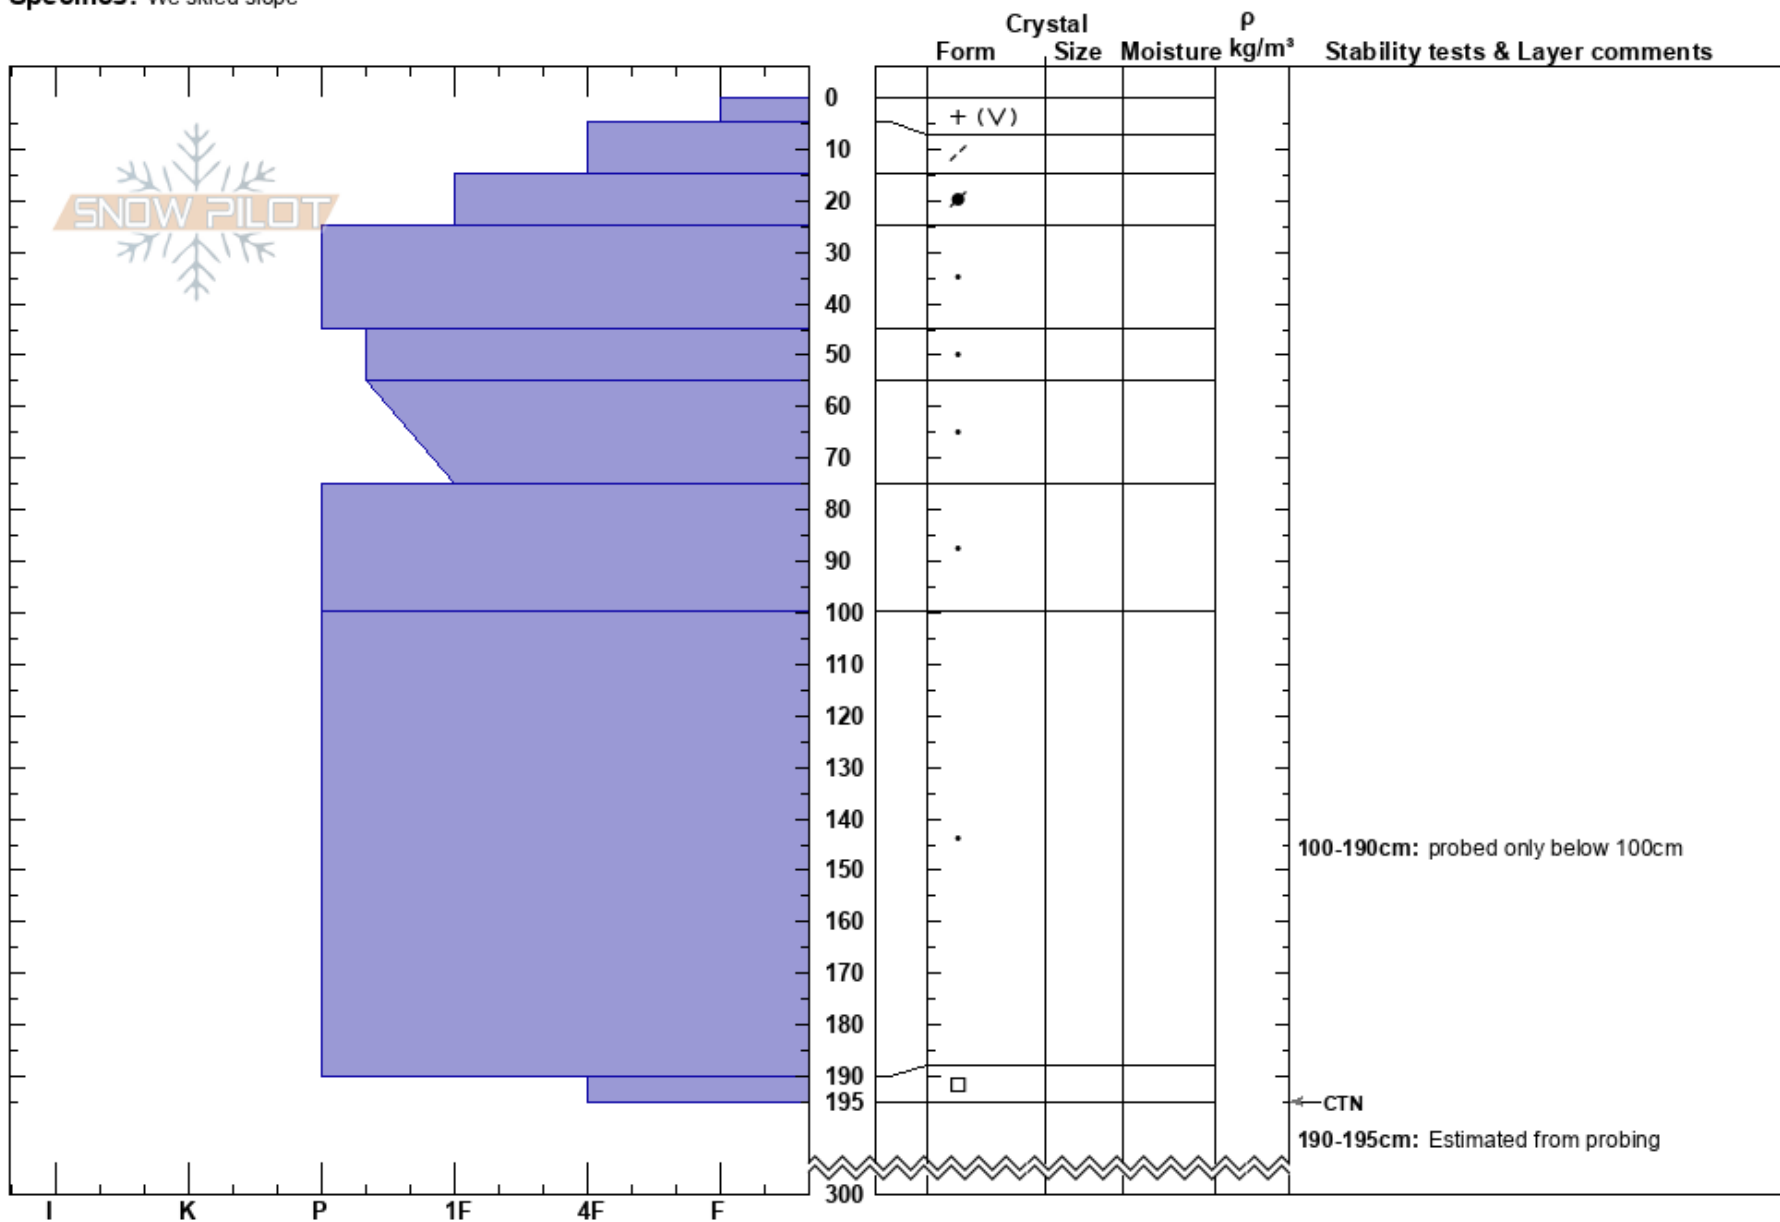

Vader  
 Chugach Range  
 AK  
 Elevation: 2838 ft  
 Aspect: W  
 Specifics: We skied slope

Eliza Allen  
 03/02/2022 - 11:00am  
 Co-ord: 60.66812N, -149.19653W  
 Slope Angle: 25°  
 Wind Loading:

Stability: HS:300  
 Air Temperature: 28°F PF: 15  
 Sky Cover: BKN PS: 5  
 Precipitation: NO  
 Wind: Calm  
 Layer Notes:  
 100-190cm: probed only below 100cm  
 190-195cm: Estimated from probing  
 190-195cm: Problematic layer