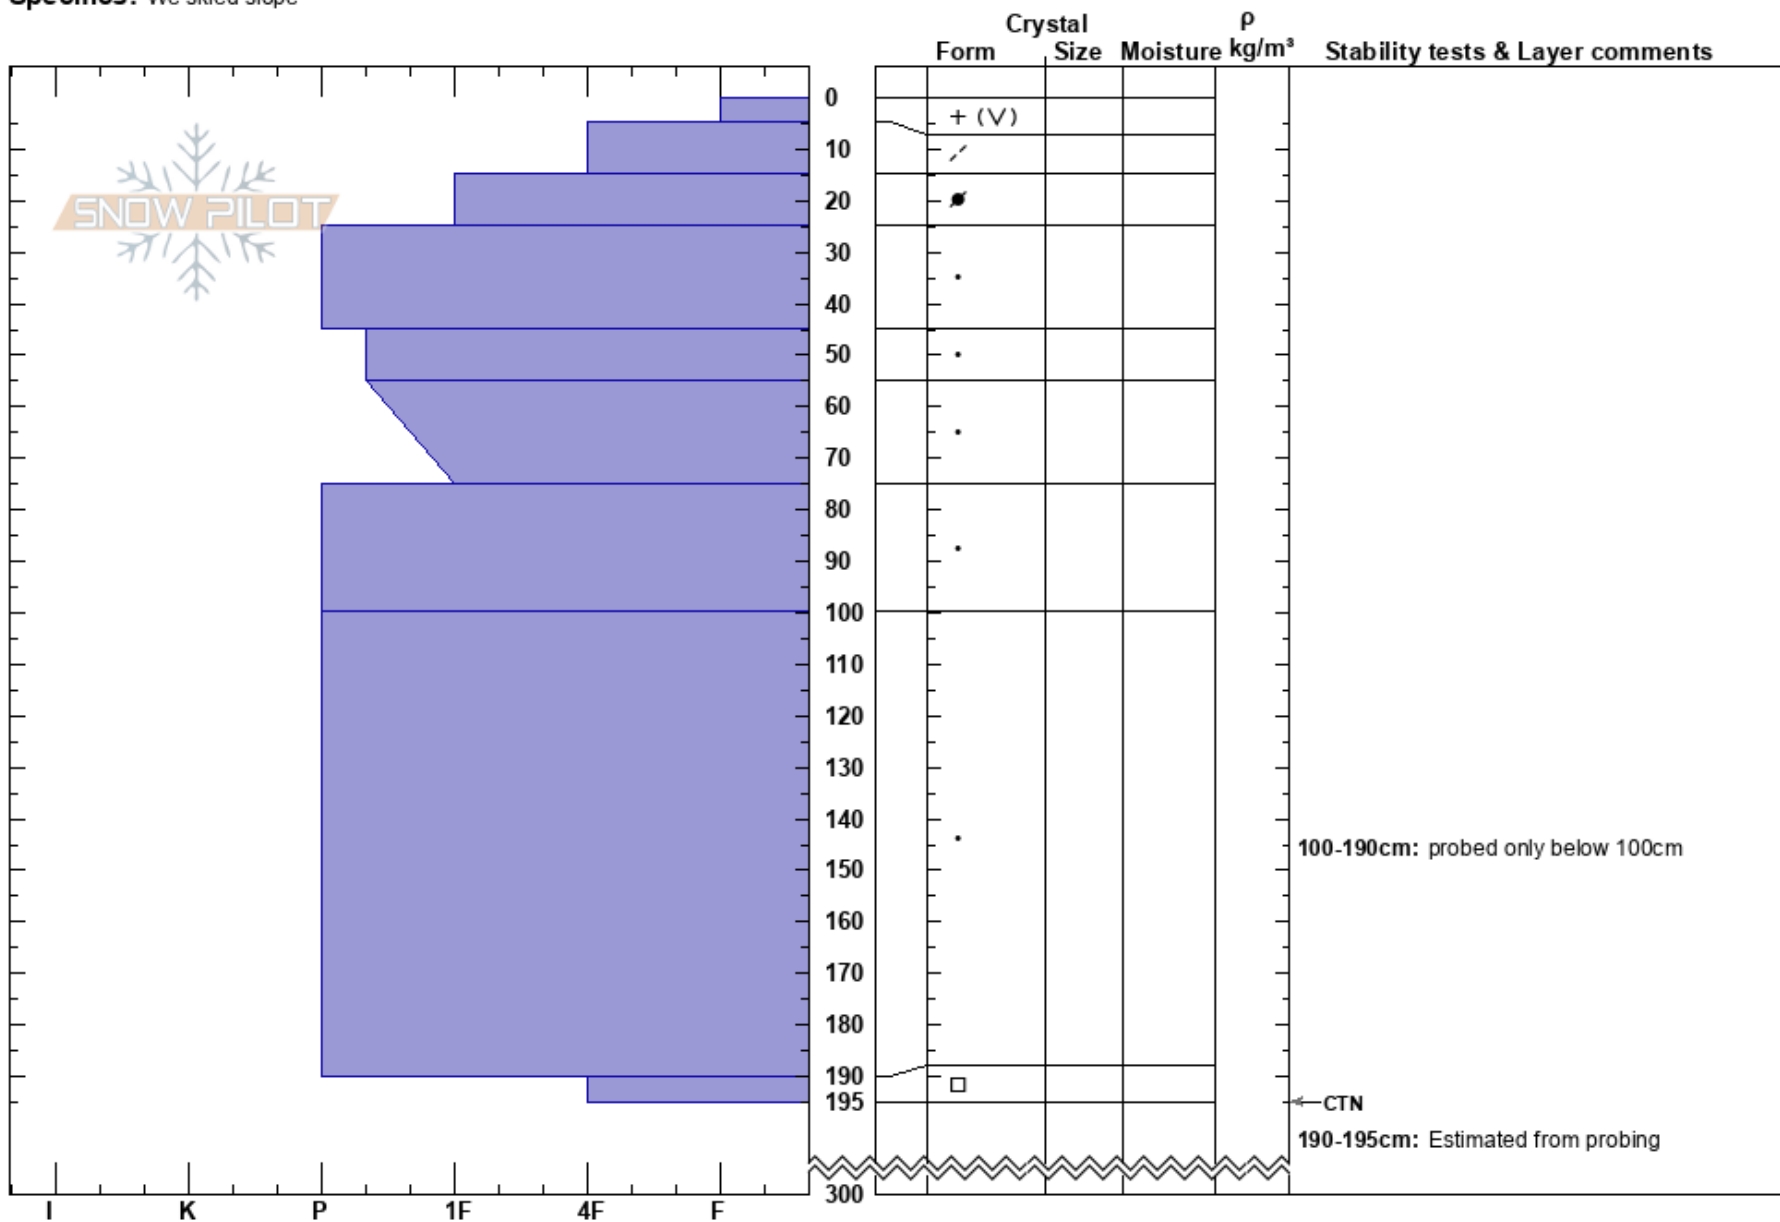

Vader
 Chugach Range
 AK
 Elevation: 2838 ft
 Aspect: W
 Specifics: We skied slope

Eliza Allen
 03/02/2022 - 11:00am
 Co-ord: 60.66812N, -149.19653W
 Slope Angle: 25°
 Wind Loading:

Stability: HS:300
 Air Temperature: 28°F PF: 15
 Sky Cover: BKN PS: 5
 Precipitation: NO
 Wind: Calm
 Layer Notes:
 100-190cm: probed only below 100cm
 190-195cm: Estimated from probing
 190-195cm: Problematic layer