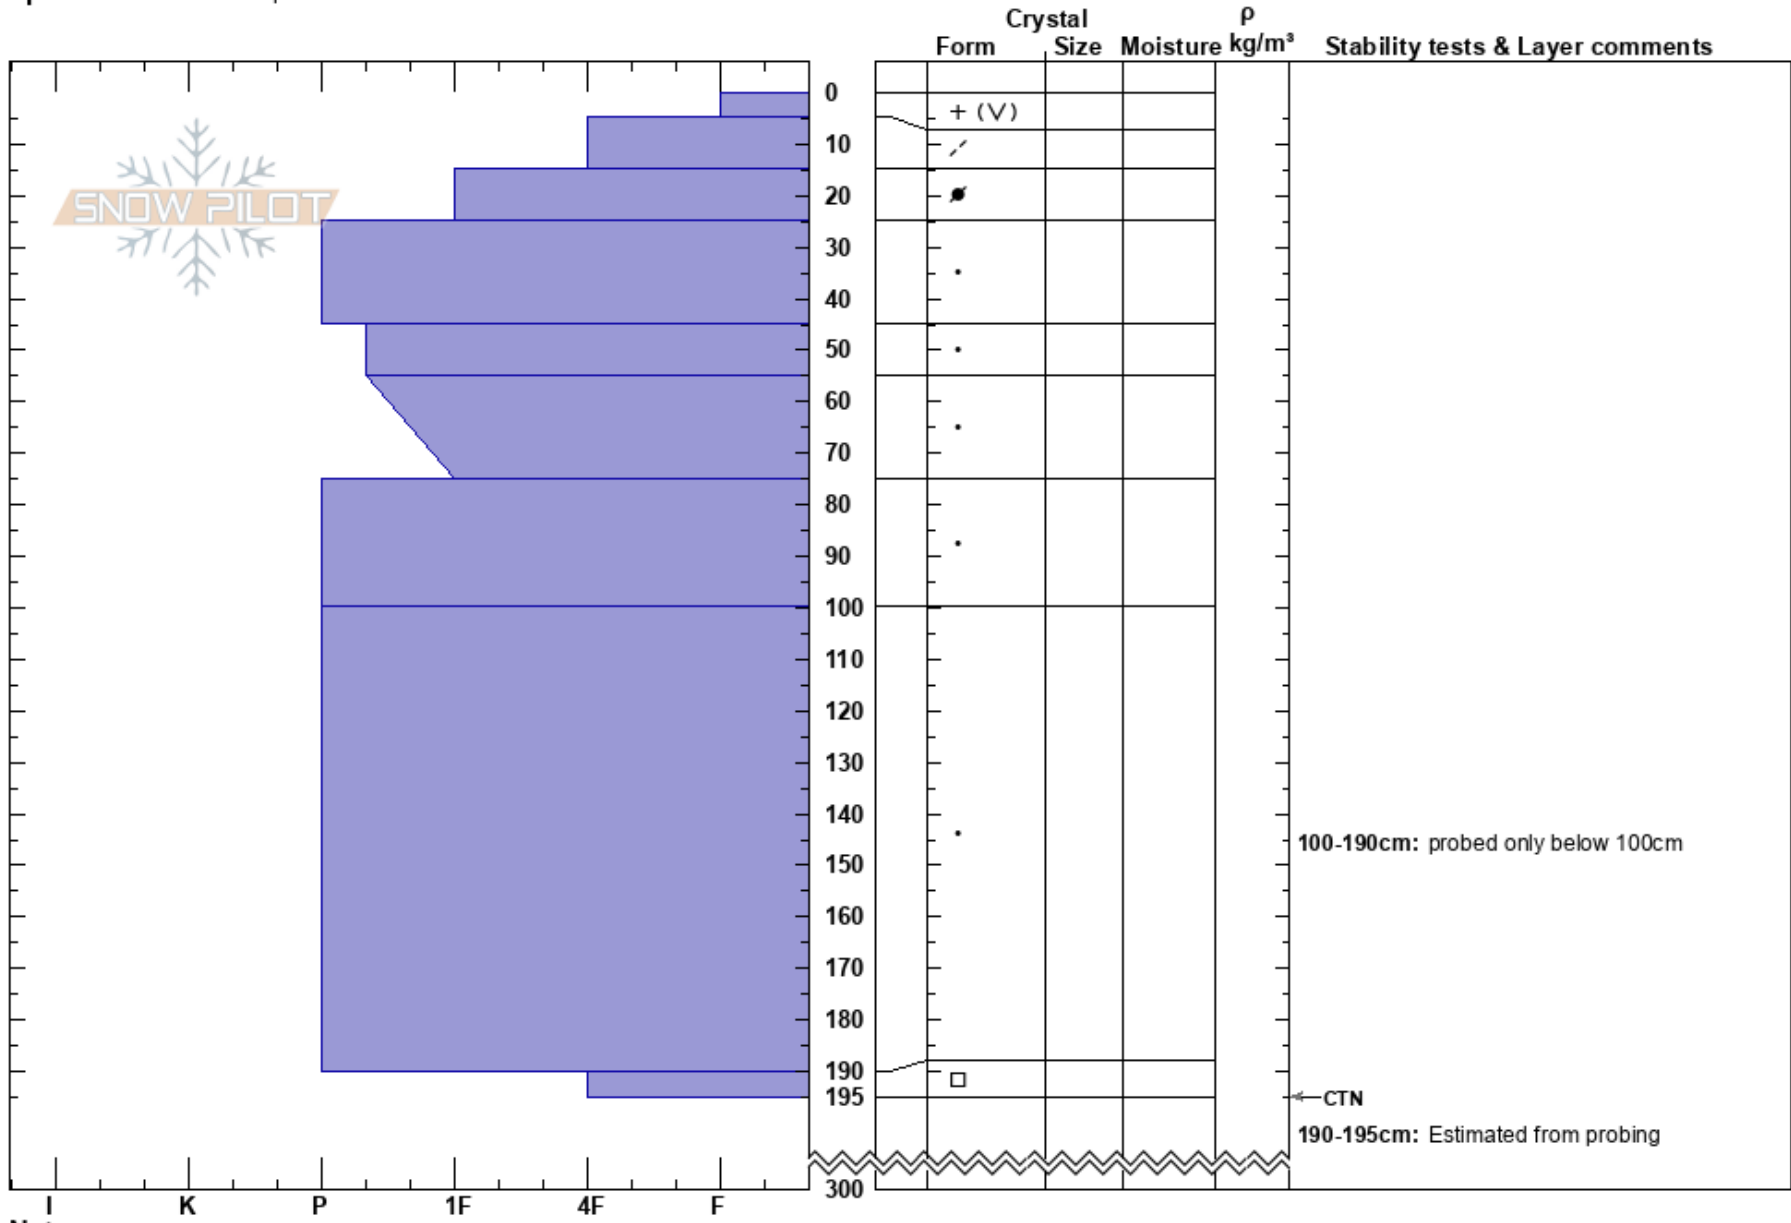

Vader  
 Chugach Range  
 AK  
 Elevation: 2838 ft  
 Aspect: W  
 Specifics: We skied slope

Eliza Allen  
 03/02/2022 - 11:00am  
 Co-ord: 60.66812N, -149.19653W  
 Slope Angle: 25°  
 Wind Loading:

Stability: HS:300  
 Air Temperature: 28°F PF: 15  
 Sky Cover: BKN PS: 5  
 Precipitation: NO  
 Wind: Calm  
 Layer Notes:  
 100-190cm: probed only below 100cm  
 190-195cm: Estimated from probing  
 190-195cm: Problematic layer