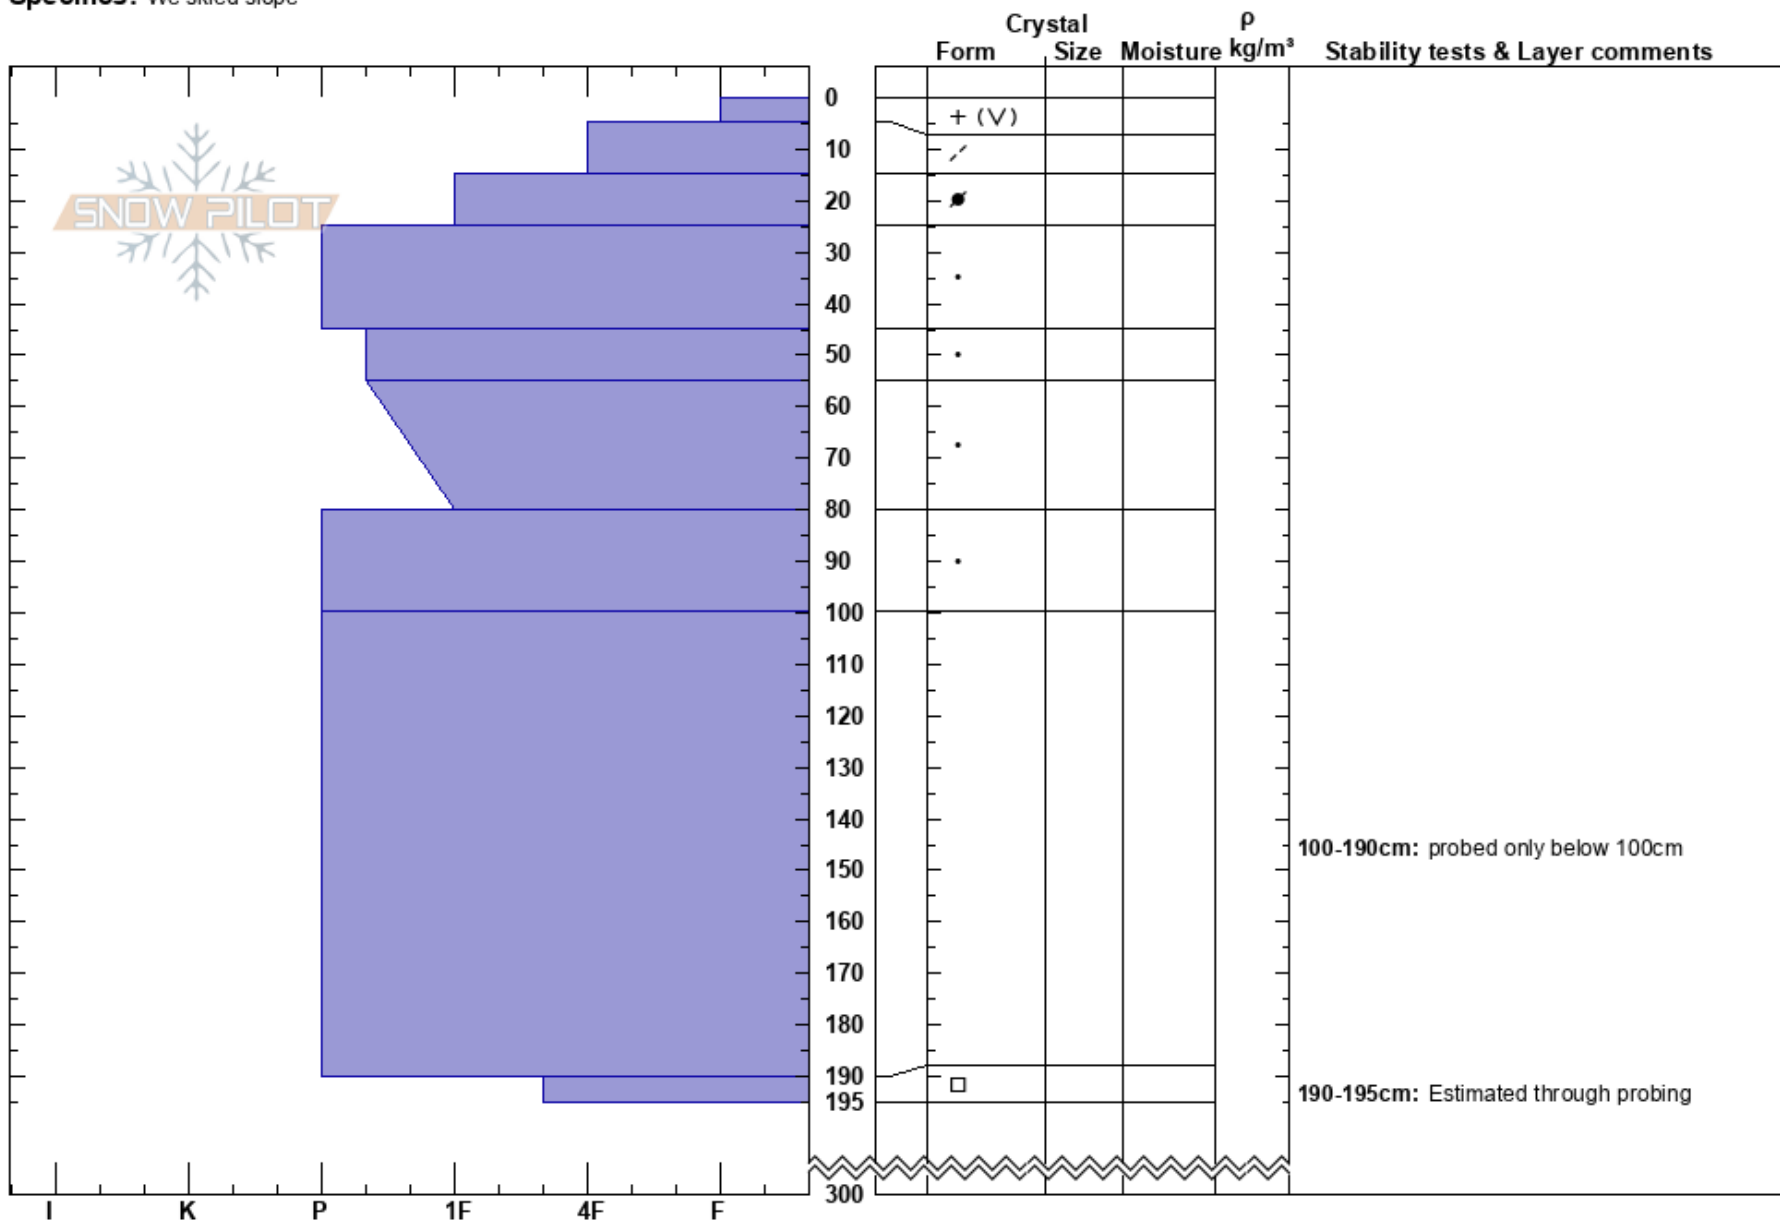

Vader  
 Chugach Range  
 AK  
 Elevation: 2838 ft  
 Aspect: W  
 Specifics: We skied slope

Eliza Allen  
 03/02/2022 - 11:00am  
 Co-ord: 60.66812N, -149.19653W  
 Slope Angle: 25°  
 Wind Loading:

Stability: HS:300  
 Air Temperature: 28°F PF: 15  
 Sky Cover: BKN PS: 5  
 Precipitation: NO  
 Wind: Calm  
 Layer Notes:  
 100-190cm: probed only below 100cm  
 190-195cm: Estimated through probing  
 190-195cm: Problematic layer