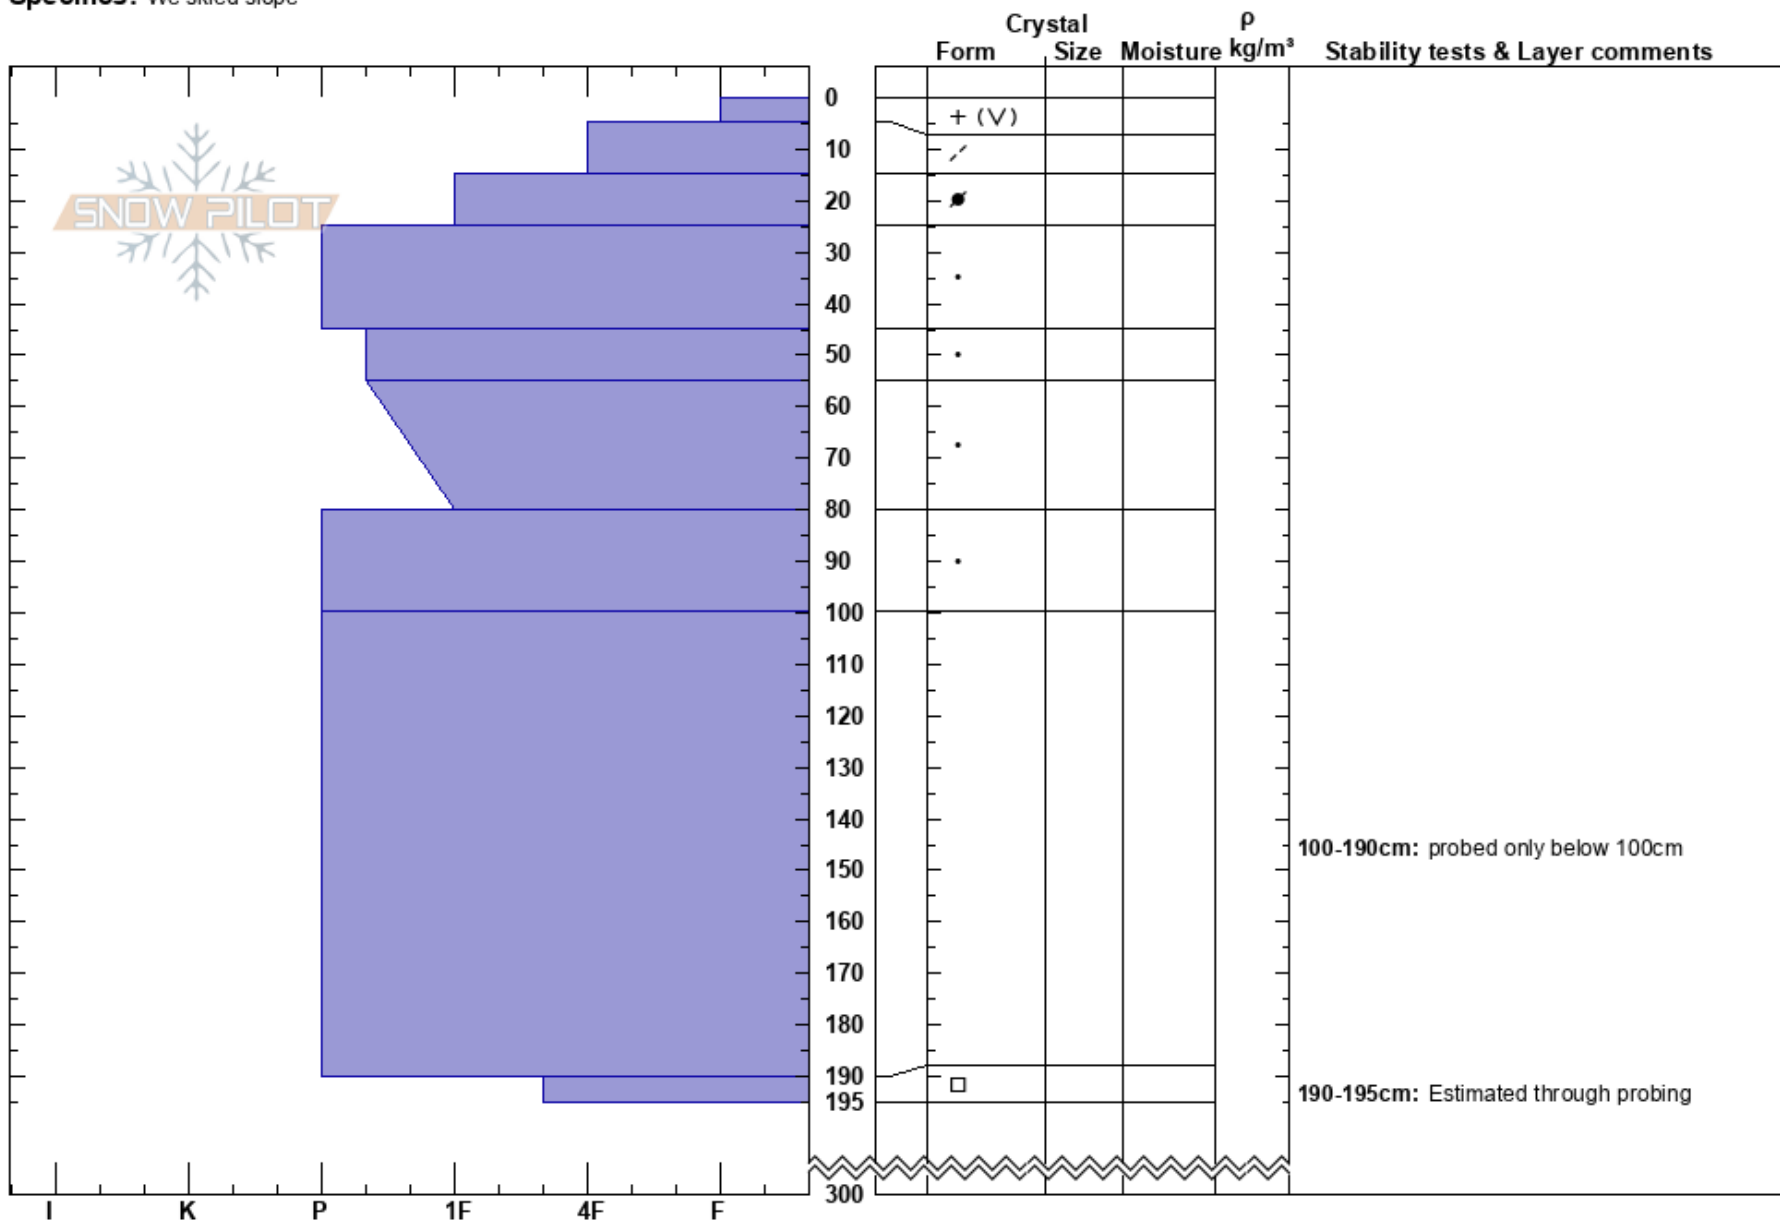

Vader  
 Chugach Range  
 AK  
 Elevation: 2838 ft  
 Aspect: W  
 Specifics: We skied slope

Eliza Allen  
 03/02/2022 - 11:00am  
 Co-ord: 60.66812N, -149.19653W  
 Slope Angle: 25°  
 Wind Loading:

Stability: HS:300  
 Air Temperature: 28°F  
 Sky Cover: BKN  
 Precipitation: NO  
 Wind: Calm  
 PF: 15  
 PS: 5  
 Layer Notes:  
 100-190cm: probed only below 100cm  
 190-195cm: Estimated through probing  
 190-195cm: Problematic layer