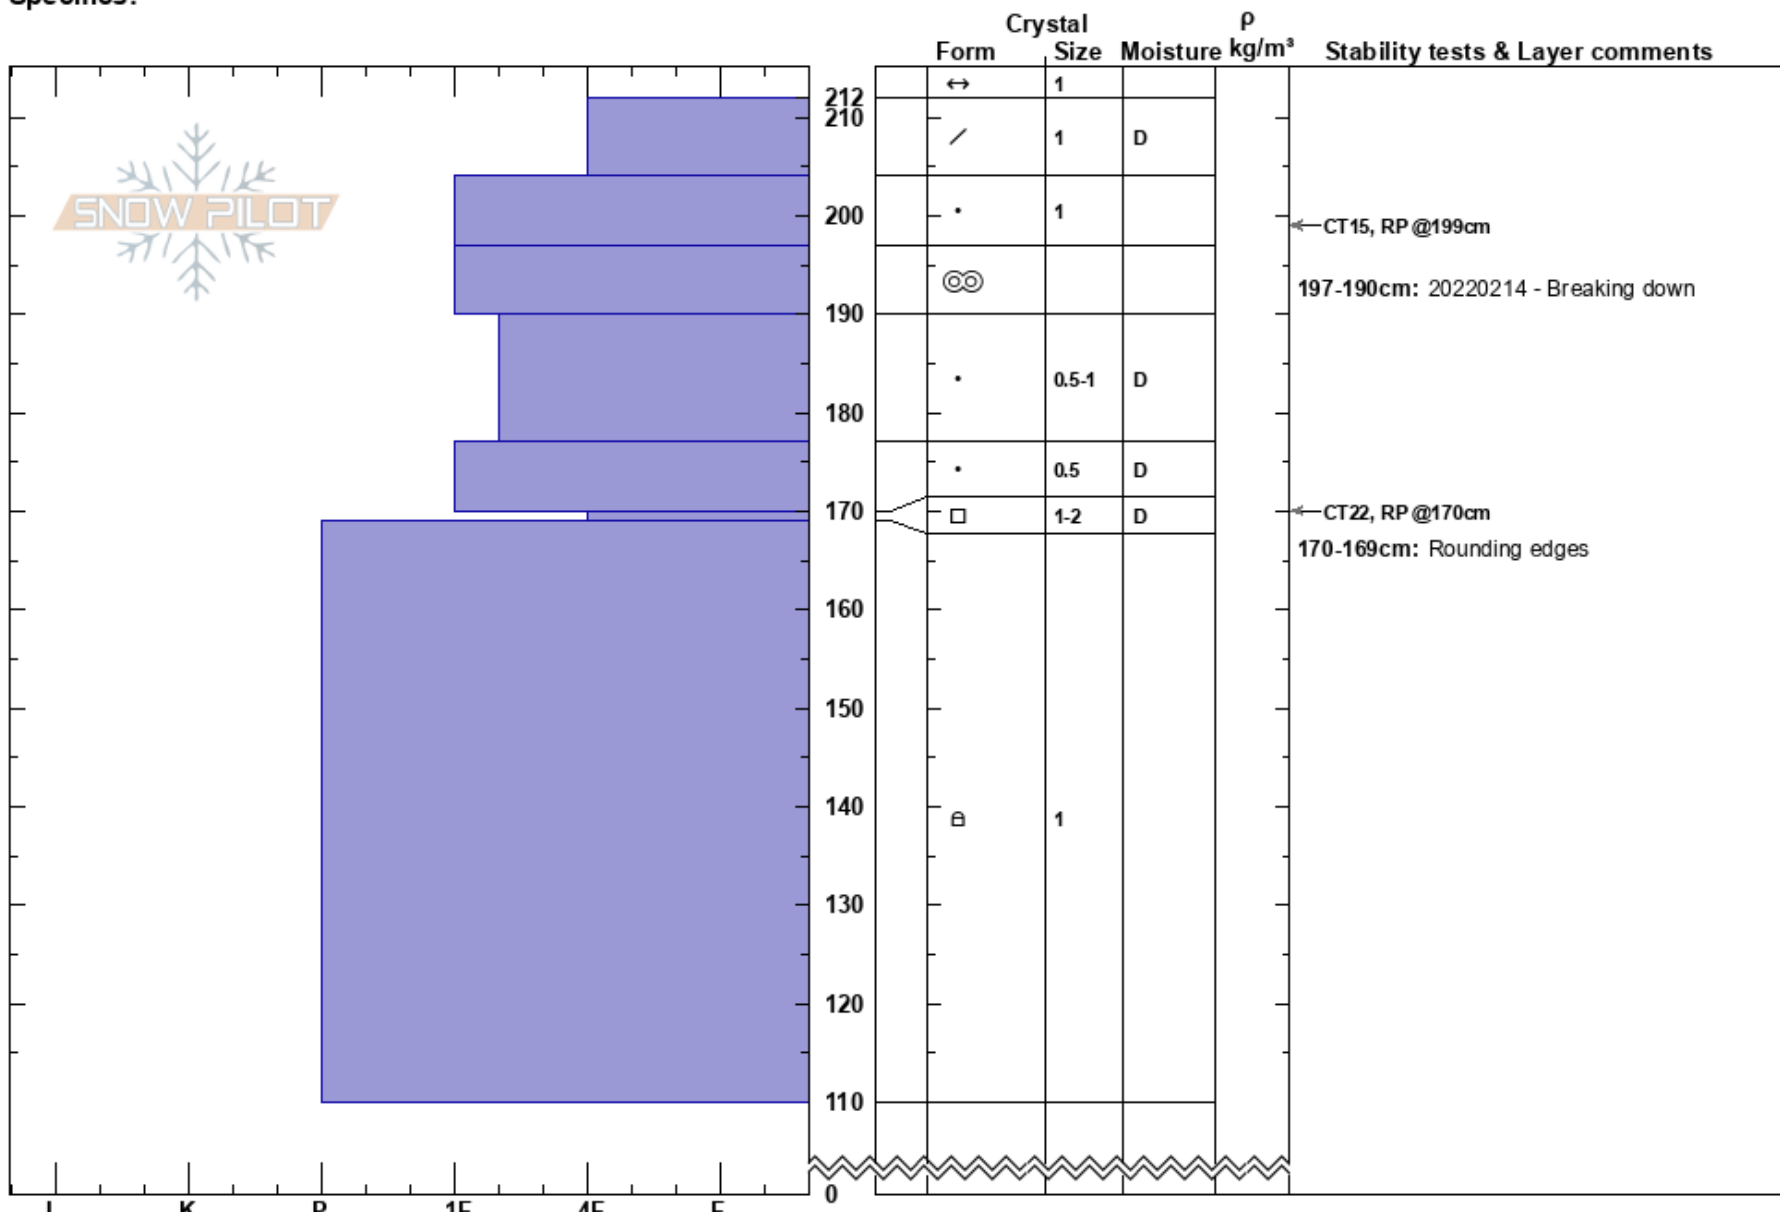

Azouzetta  
 Northern Rockies  
 BC  
**Elevation:** 1262 m  
**Aspect:** SW  
**Specifics:**

Ben Jackman  
 02/03/2022 - 12:04  
**Co-ord:** 55.40181N, -122.60313W  
**Slope Angle:**  
**Wind Loading:**

**Stability:**  
**Air Temperature:**  
**Sky Cover:** OVC  
**Precipitation:** S-1  
**Wind:** Calm

**HS:212**  
**Layer Notes:**  
 197-190cm: 20220214 - Breaking down  
 197-190cm: Problematic layer  
 170-169cm: Rounding edges

**Notes:** Low angle glades in mid slope bench of path adjacent to the East of CN Mile 592.1 path - No observations below 110 cm