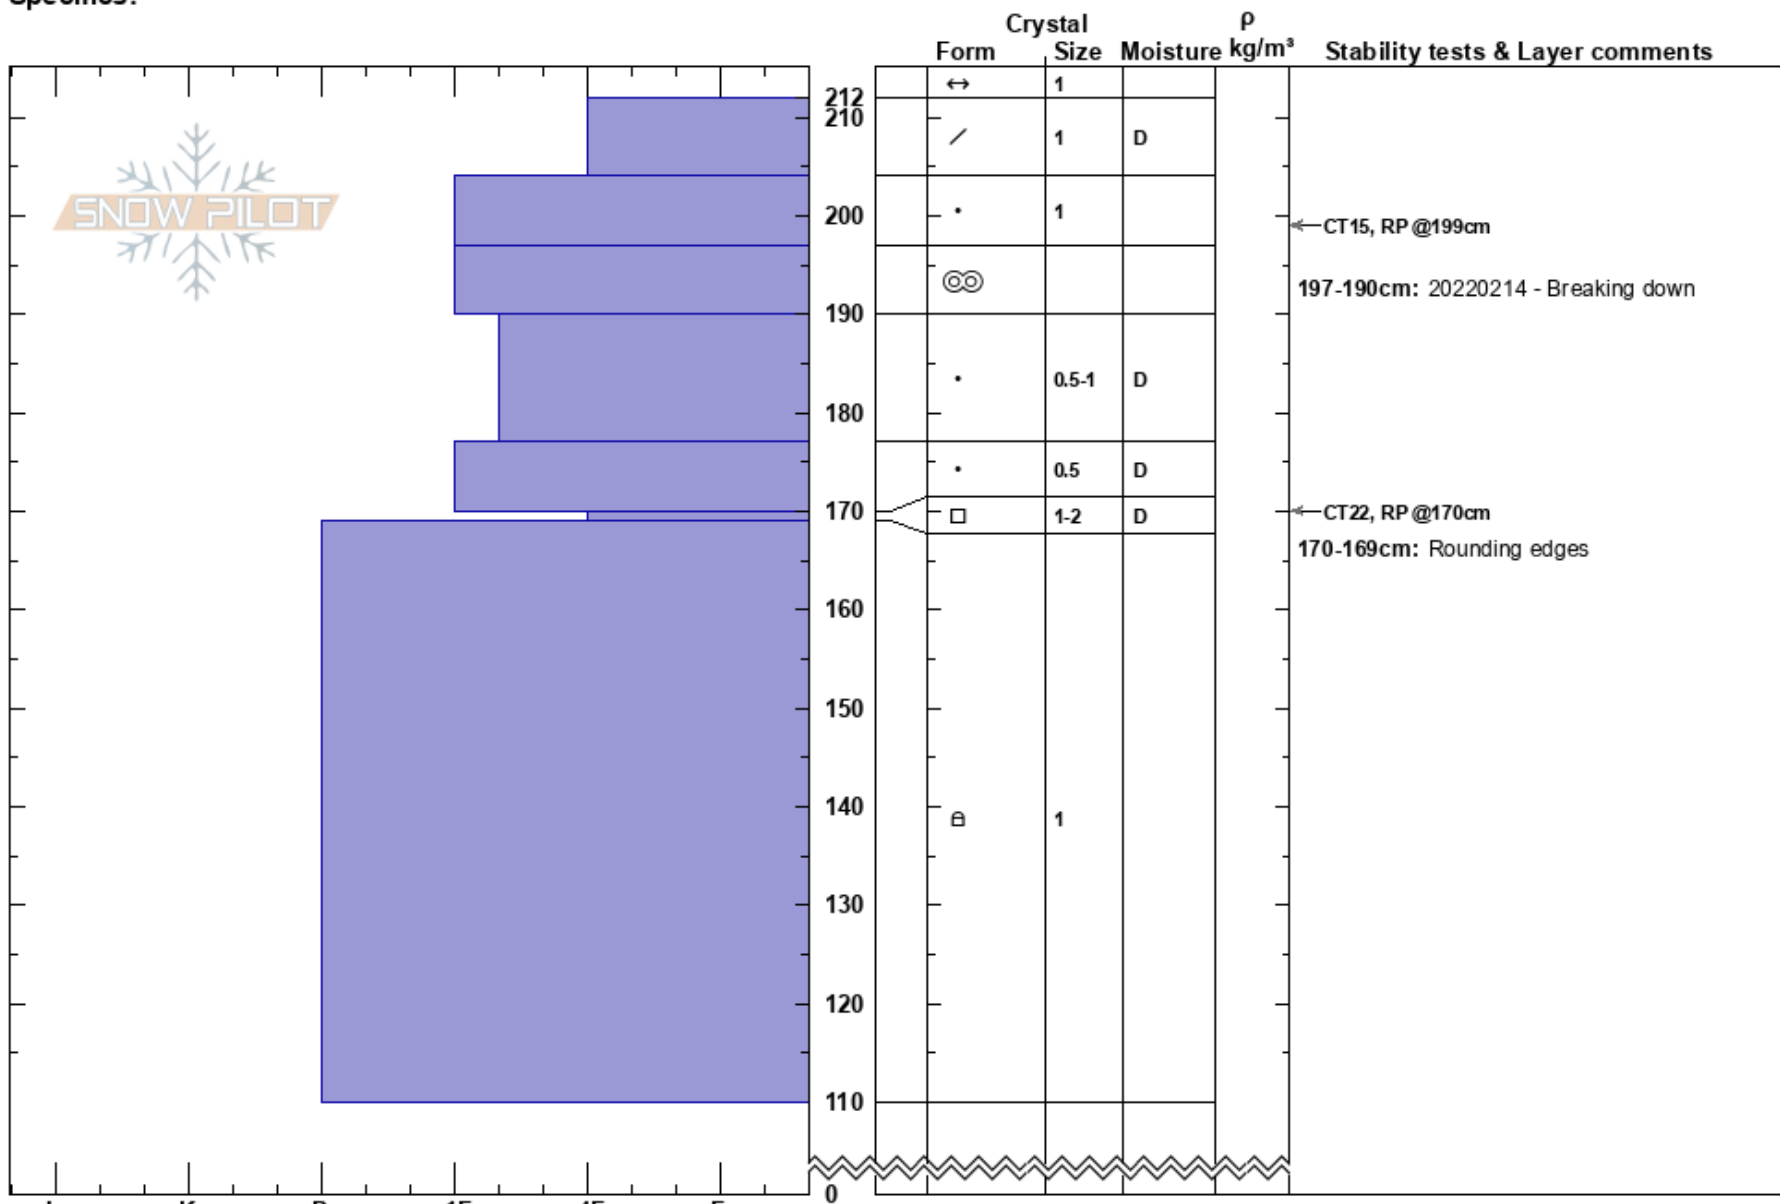

Azouzetta  
 Northern Rockies  
 BC  
**Elevation:** 1262 m  
**Aspect:** SW  
**Specifics:**

Ben Jackman  
 02/03/2022 - 12:04  
**Co-ord:** 55.40181N, -122.60313W  
**Slope Angle:**  
**Wind Loading:**

**Stability:**  
**Air Temperature:**  
**Sky Cover:** OVC  
**Precipitation:** S-1  
**Wind:** Calm

**HS:212**  
**Layer Notes:**  
 197-190cm: 20220214 - Breaking down  
 197-190cm: Problematic layer  
 170-169cm: Rounding edges

**Notes:** Low angle glades in mid slope bench of path adjacent to the East of CN Mile 592.1 path - No observations below 110 cm