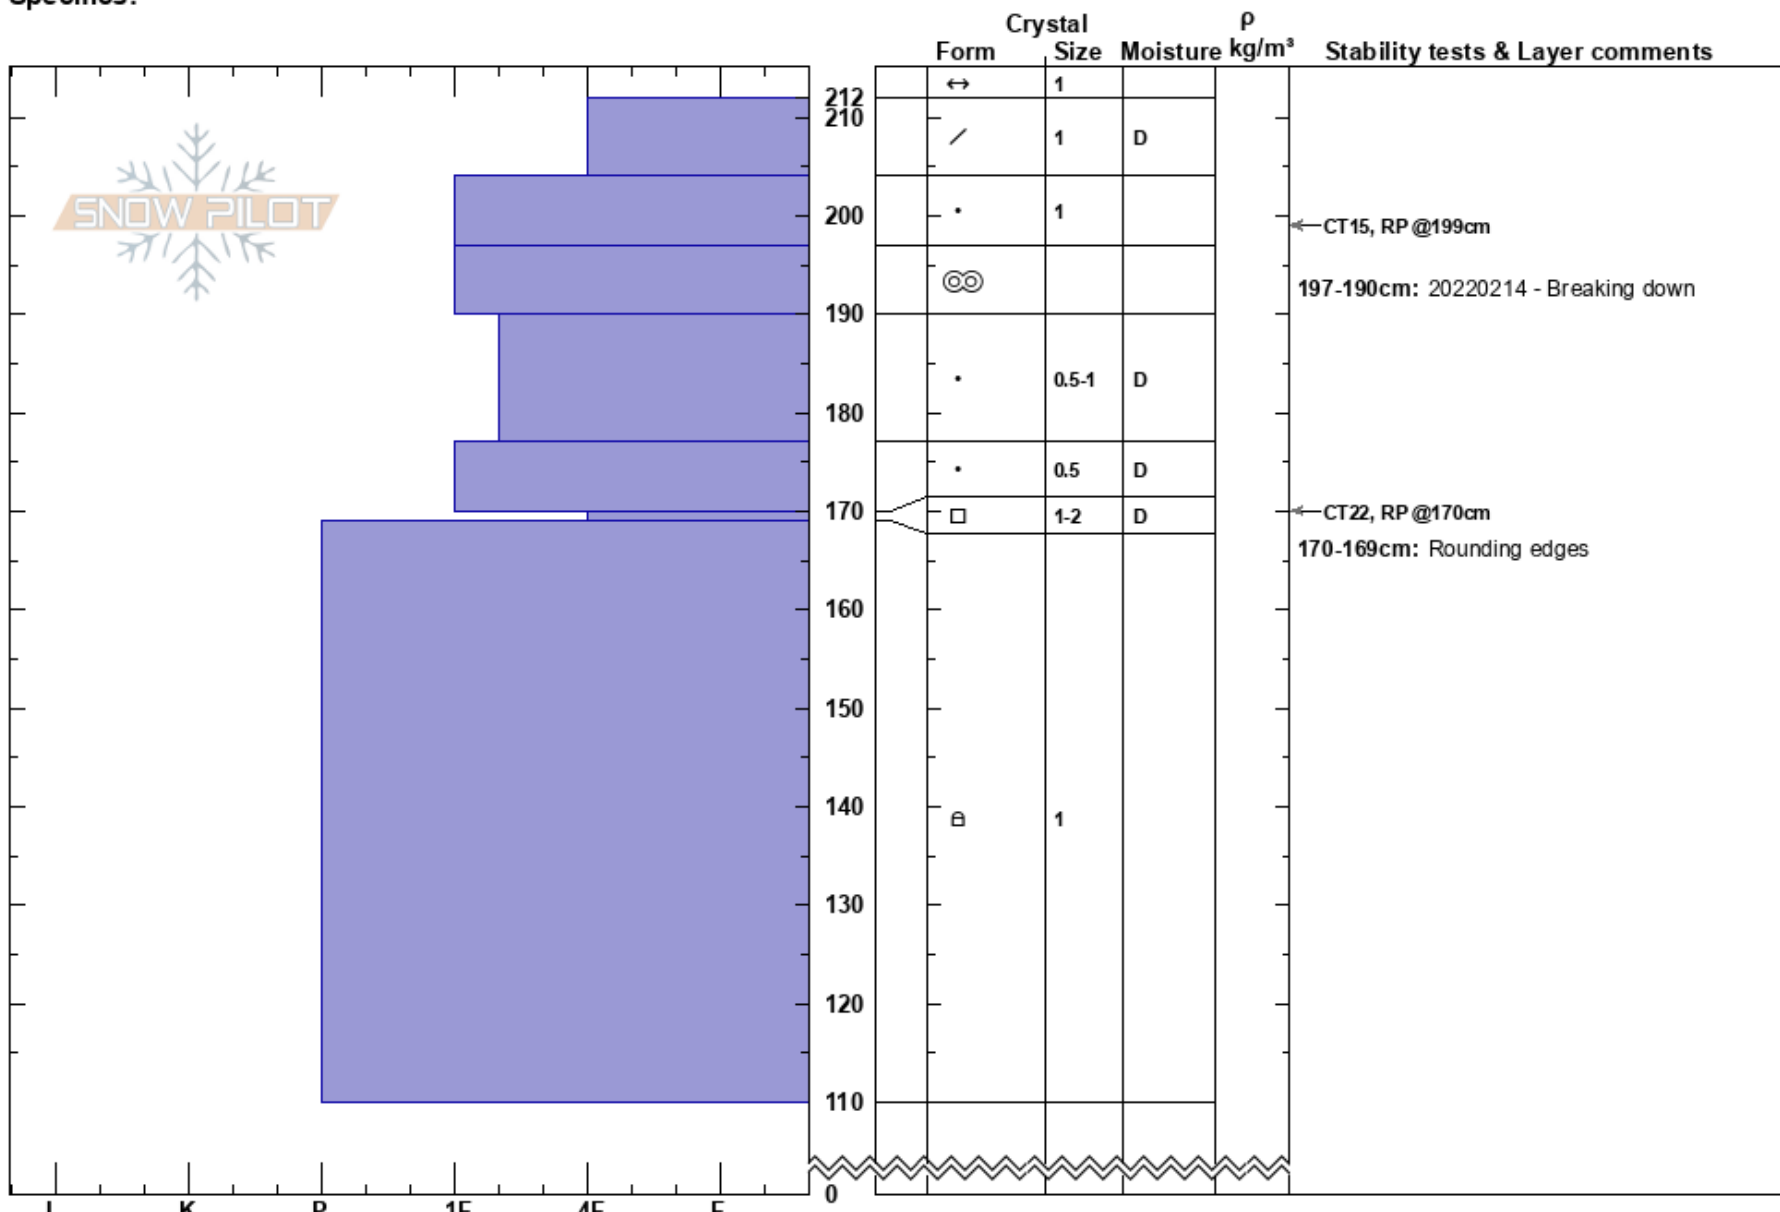

Azouzetta
 Northern Rockies
 BC
Elevation: 1262 m
Aspect: SW
Specifics:

Ben Jackman
 02/03/2022 - 12:04
Co-ord: 55.40181N, -122.60313W
Slope Angle:
Wind Loading:

Stability:
Air Temperature:
Sky Cover: OVC
Precipitation: S-1
Wind: Calm

HS:212
Layer Notes:
 197-190cm: 20220214 - Breaking down
 197-190cm: Problematic layer
 170-169cm: Rounding edges

Notes: Low angle glades in mid slope bench of path adjacent to the East of CN Mile 592.1 path - No observations below 110 cm