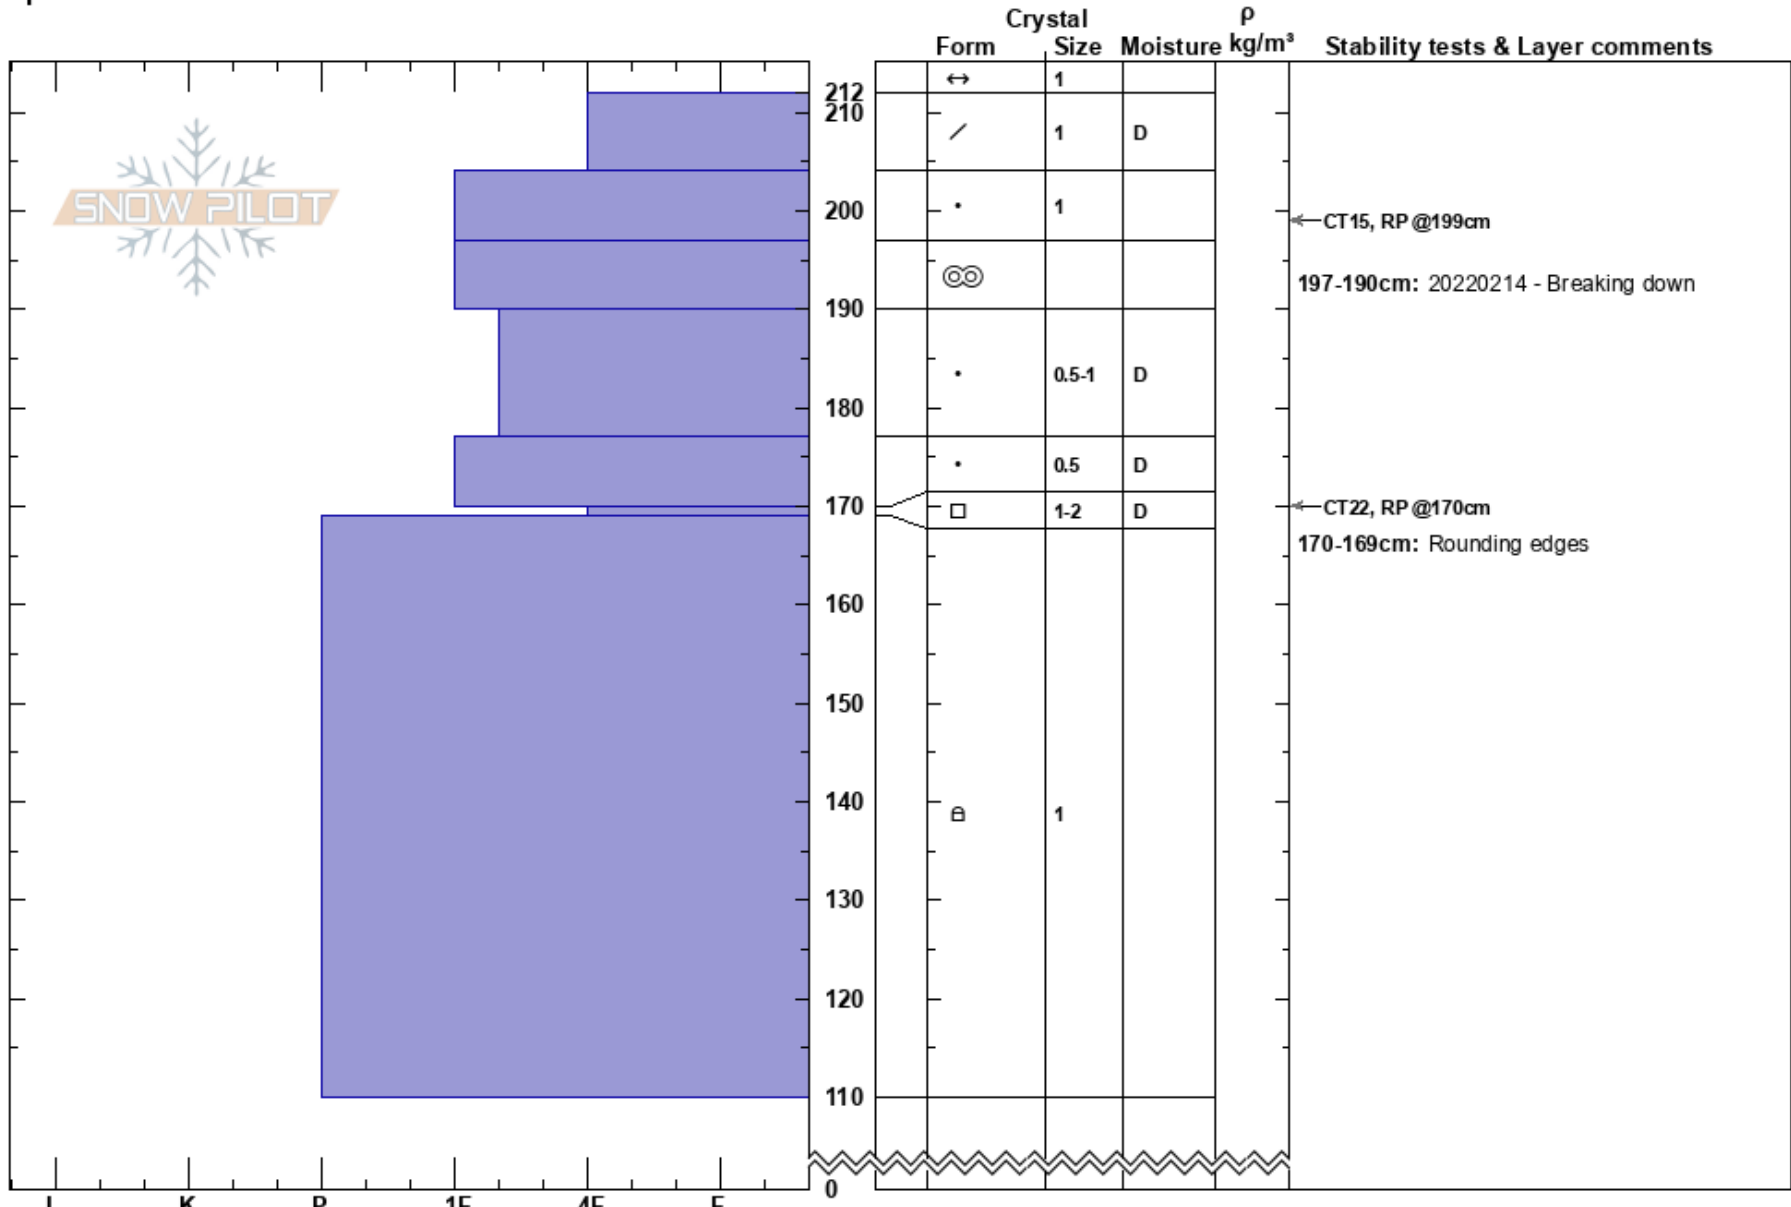

Azouzetta
 Northern Rockies
 BC
Elevation: 1262 m
Aspect: SW
Specifics:

Ben Jackman
 02/03/2022 - 12:04
Co-ord: 55.40181N, -122.60313W
Slope Angle:
Wind Loading:

Stability:
Air Temperature:
Sky Cover: OVC
Precipitation: S-1
Wind: Calm

HS:212
Layer Notes:
 197-190cm: 20220214 - Breaking down
 197-190cm: Problematic layer
 170-169cm: Rounding edges

Notes: Low angle glades in mid slope bench of path adjacent to the East of CN Mile 592.1 path - No observations below 110 cm