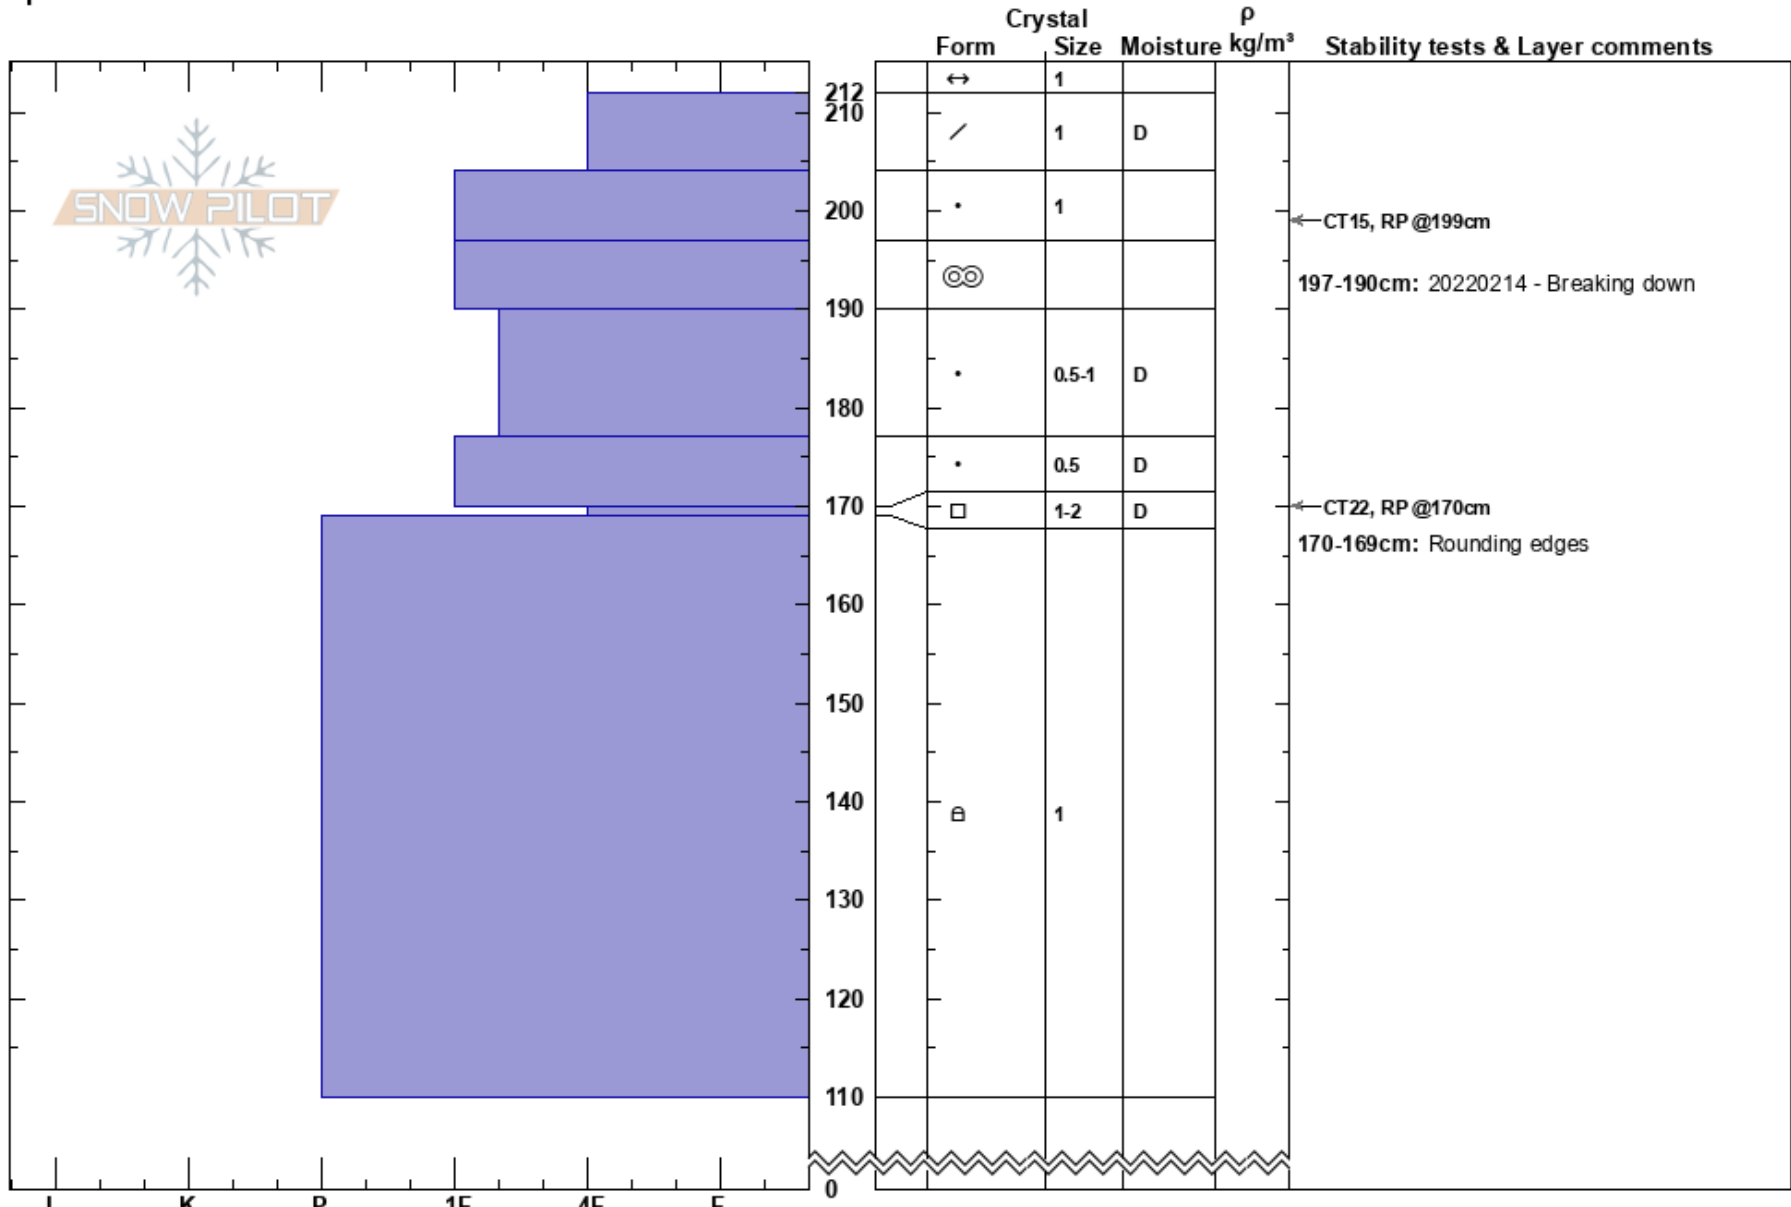

Azouzetta  
 Northern Rockies  
 BC  
**Elevation:** 1262 m  
**Aspect:** SW  
**Specifics:**

Ben Jackman  
 02/03/2022 - 12:04  
**Co-ord:** 55.40181N, -122.60313W  
**Slope Angle:**  
**Wind Loading:**

**Stability:**  
**Air Temperature:**  
**Sky Cover:** OVC  
**Precipitation:** S-1  
**Wind:** Calm

**HS:212**  
**Layer Notes:**  
 197-190cm: 20220214 - Breaking down  
 197-190cm: Problematic layer  
 170-169cm: Rounding edges

**Notes:** Low angle glades in mid slope bench of path adjacent to the East of CN Mile 592.1 path - No observations below 110 cm