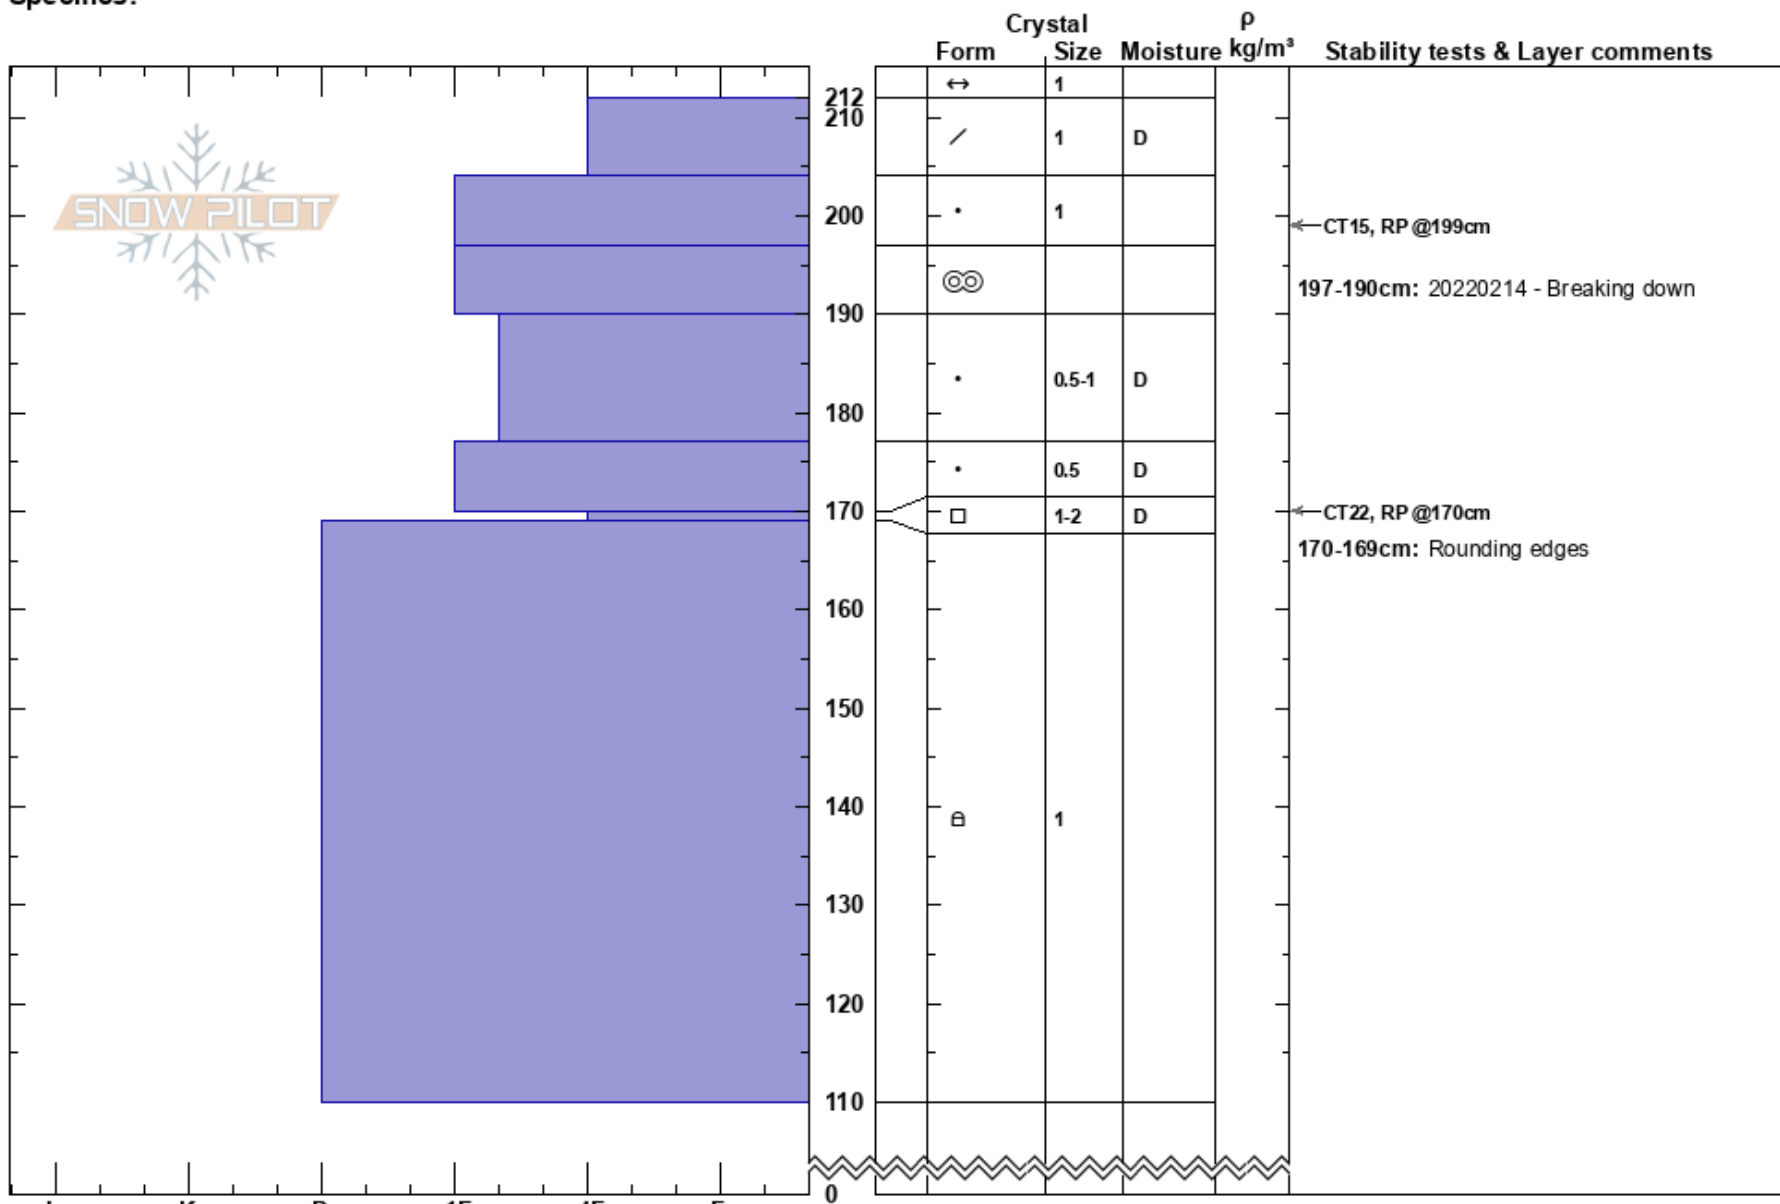

Azouzetta
 Northern Rockies
 BC
Elevation: 1262 m
Aspect: SW
Specifics:

Ben Jackman
 02/03/2022 - 12:04
Co-ord: 55.40181N, -122.60313W
Slope Angle:
Wind Loading:

Stability:
Air Temperature:
Sky Cover: OVC
Precipitation: S-1
Wind: Calm

HS:212
Layer Notes:
 197-190cm: 20220214 - Breaking down
 197-190cm: Problematic layer
 170-169cm: Rounding edges

Notes: Low angle glades in mid slope bench of path adjacent to the East of CN Mile 592.1 path - No observations below 110 cm