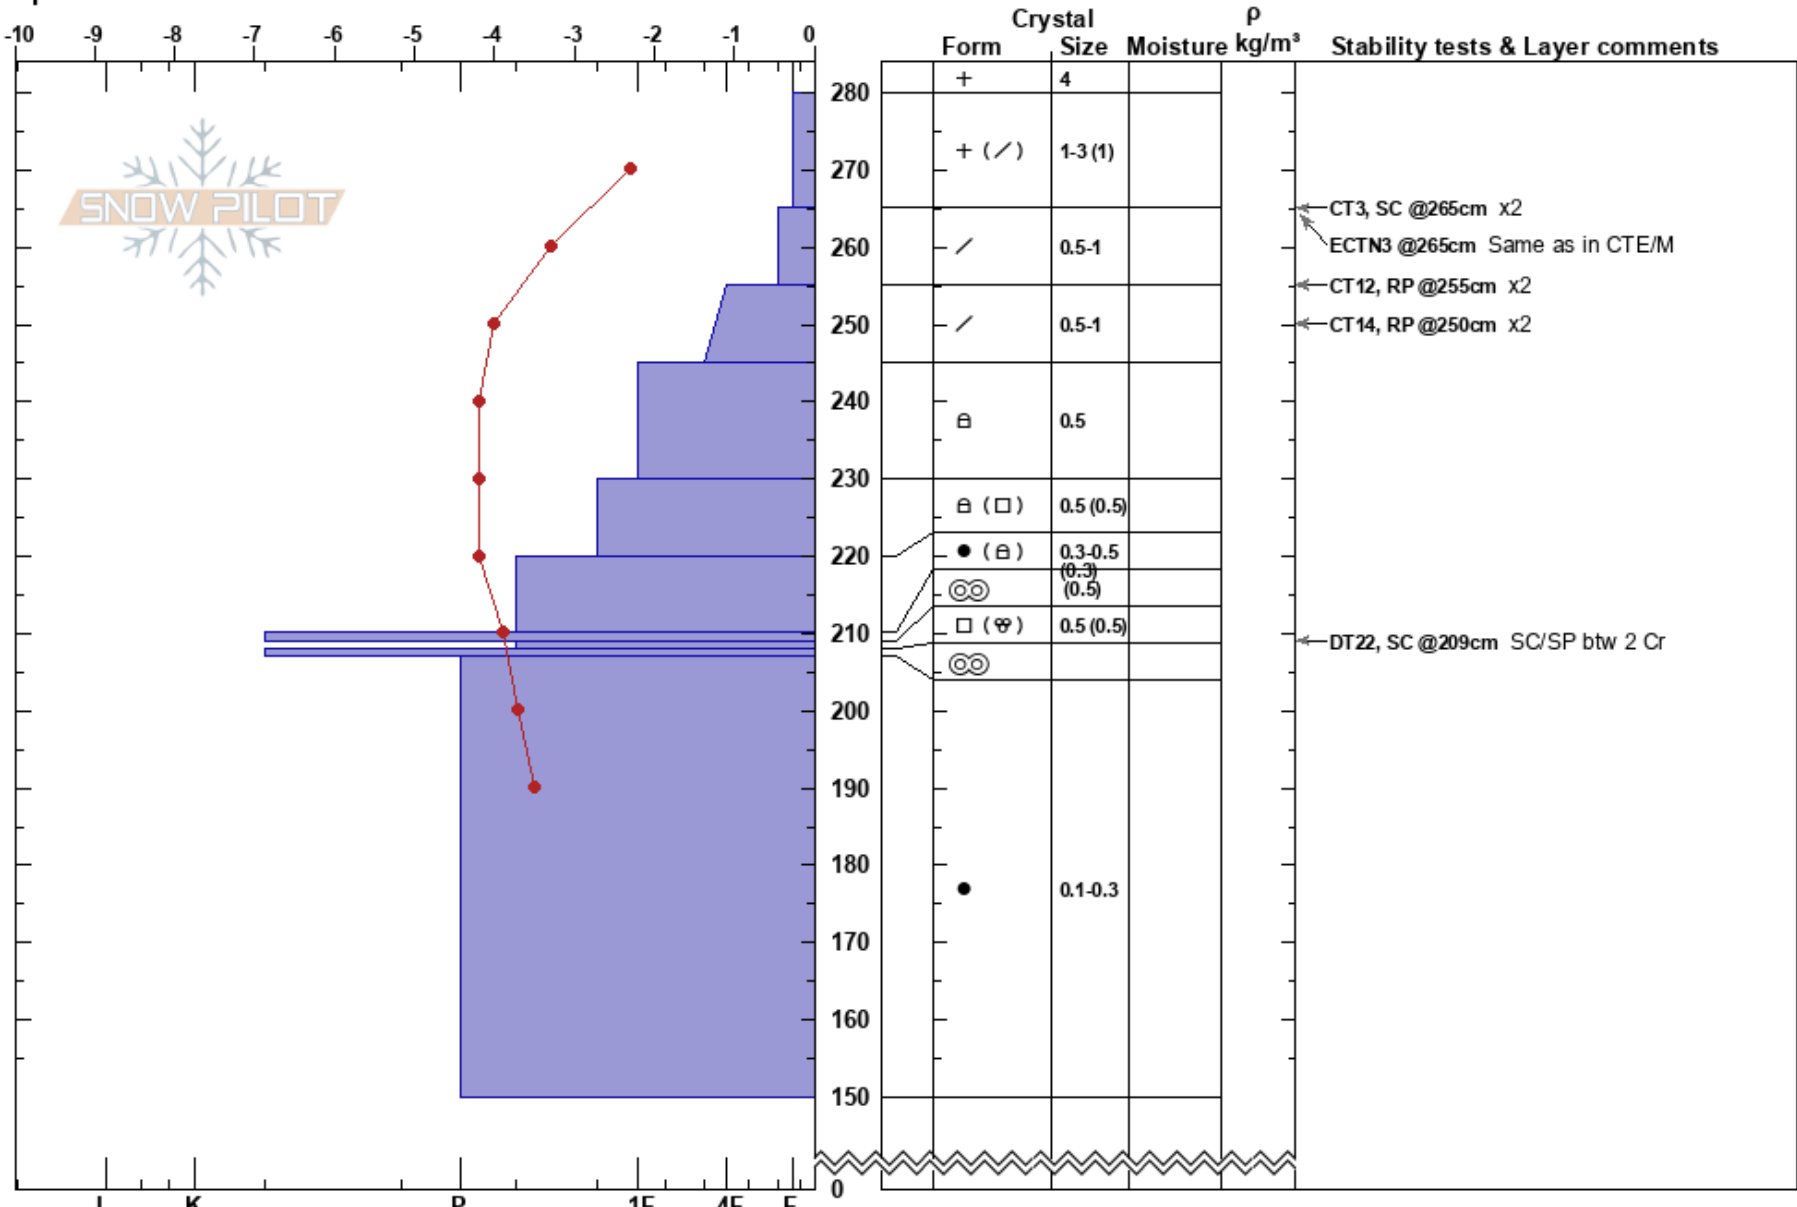

20220302 TP Flank Stea  
 McGregor  
 BC  
 Elevation: 1630 m  
 Aspect: W  
 Specifics:

Etienne Cardinal  
 02/03/2022 - 11:39  
 Co-ord:  
 Slope Angle: 32°  
 Wind Loading:

Stability:  
 Air Temperature: -0.5°C  
 Sky Cover: OVC  
 Precipitation: S-1  
 Wind: Calm

HS:280  
 Layer Notes:

Notes: BTL open glades. Some low density thin interfaces in top 30cm producing results in tests.