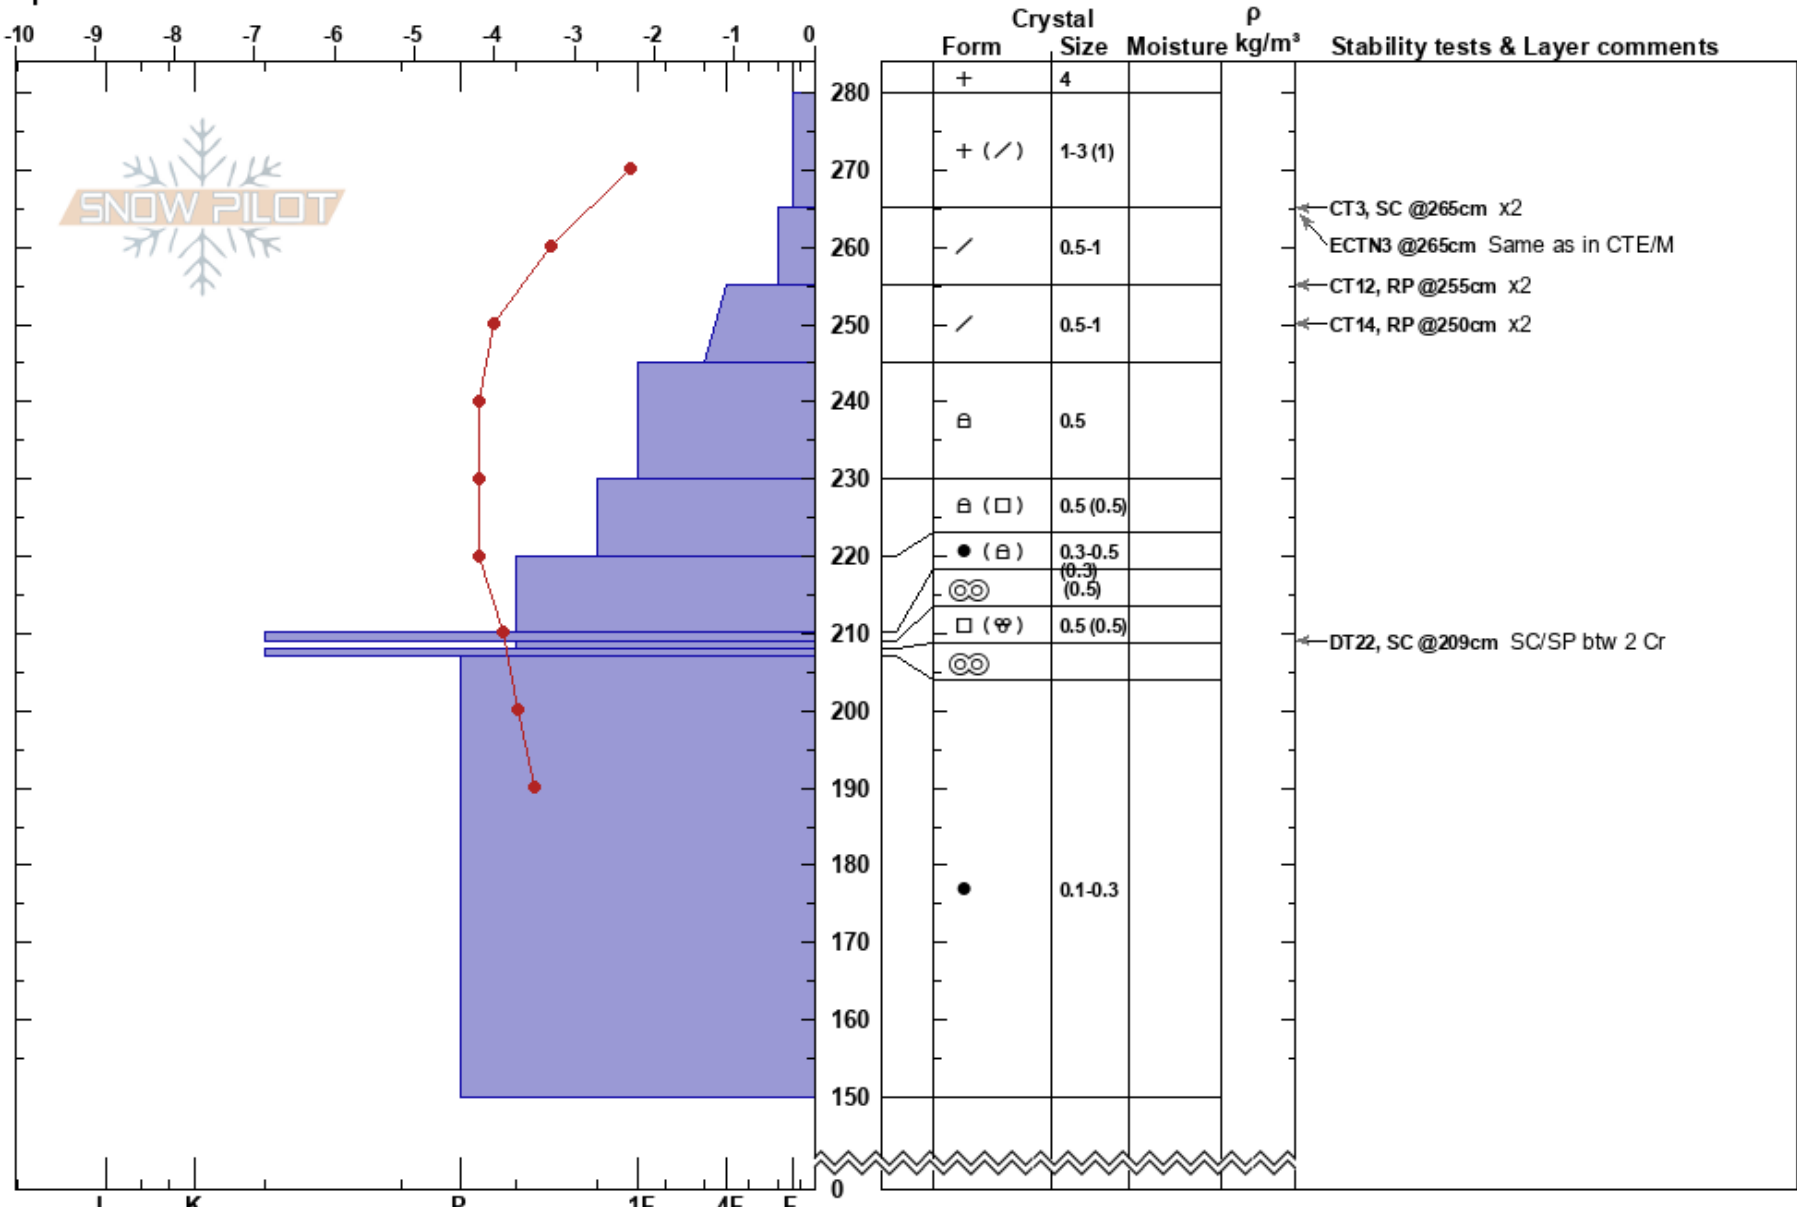

20220302 TP Flank Stea
 McGregor
 BC
 Elevation: 1630 m
 Aspect: W
 Specifics:

Etienne Cardinal
 02/03/2022 - 11:39
 Co-ord:
 Slope Angle: 32°
 Wind Loading:

Stability:
 Air Temperature: -0.5°C
 Sky Cover: OVC
 Precipitation: S-1
 Wind: Calm

HS:280
 Layer Notes:

Notes: BTL open glades. Some low density thin interfaces in top 30cm producing results in tests.