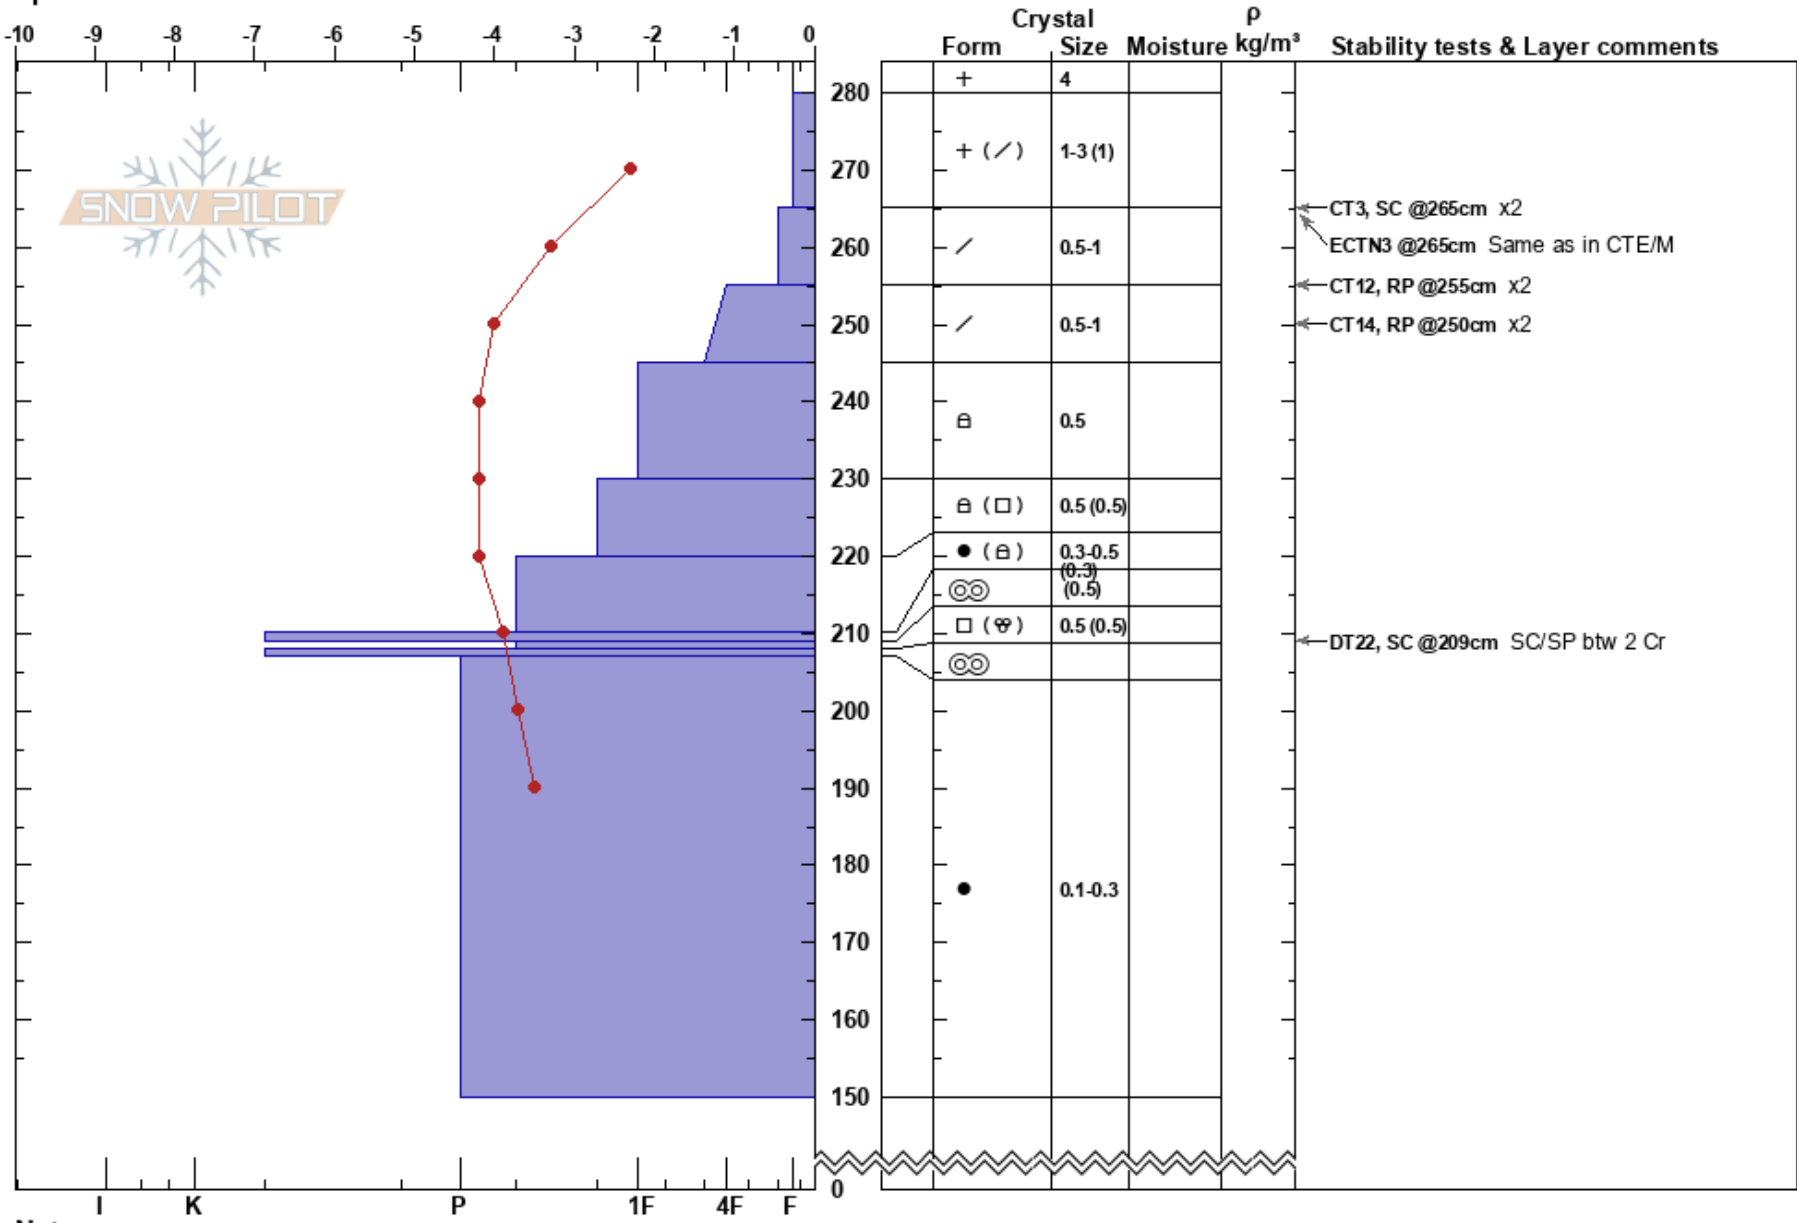

20220302 TP Flank Stea
 McGregor
 BC
 Elevation: 1630 m
 Aspect: W
 Specifics:

Etienne Cardinal
 02/03/2022 - 11:39
 Co-ord:
 Slope Angle: 32°
 Wind Loading:

Stability:
 Air Temperature: -0.5°C
 Sky Cover: OVC
 Precipitation: S-1
 Wind: Calm

HS:280
 Layer Notes:

Notes: BTL open glades. Some low density thin interfaces in top 30cm producing results in tests.