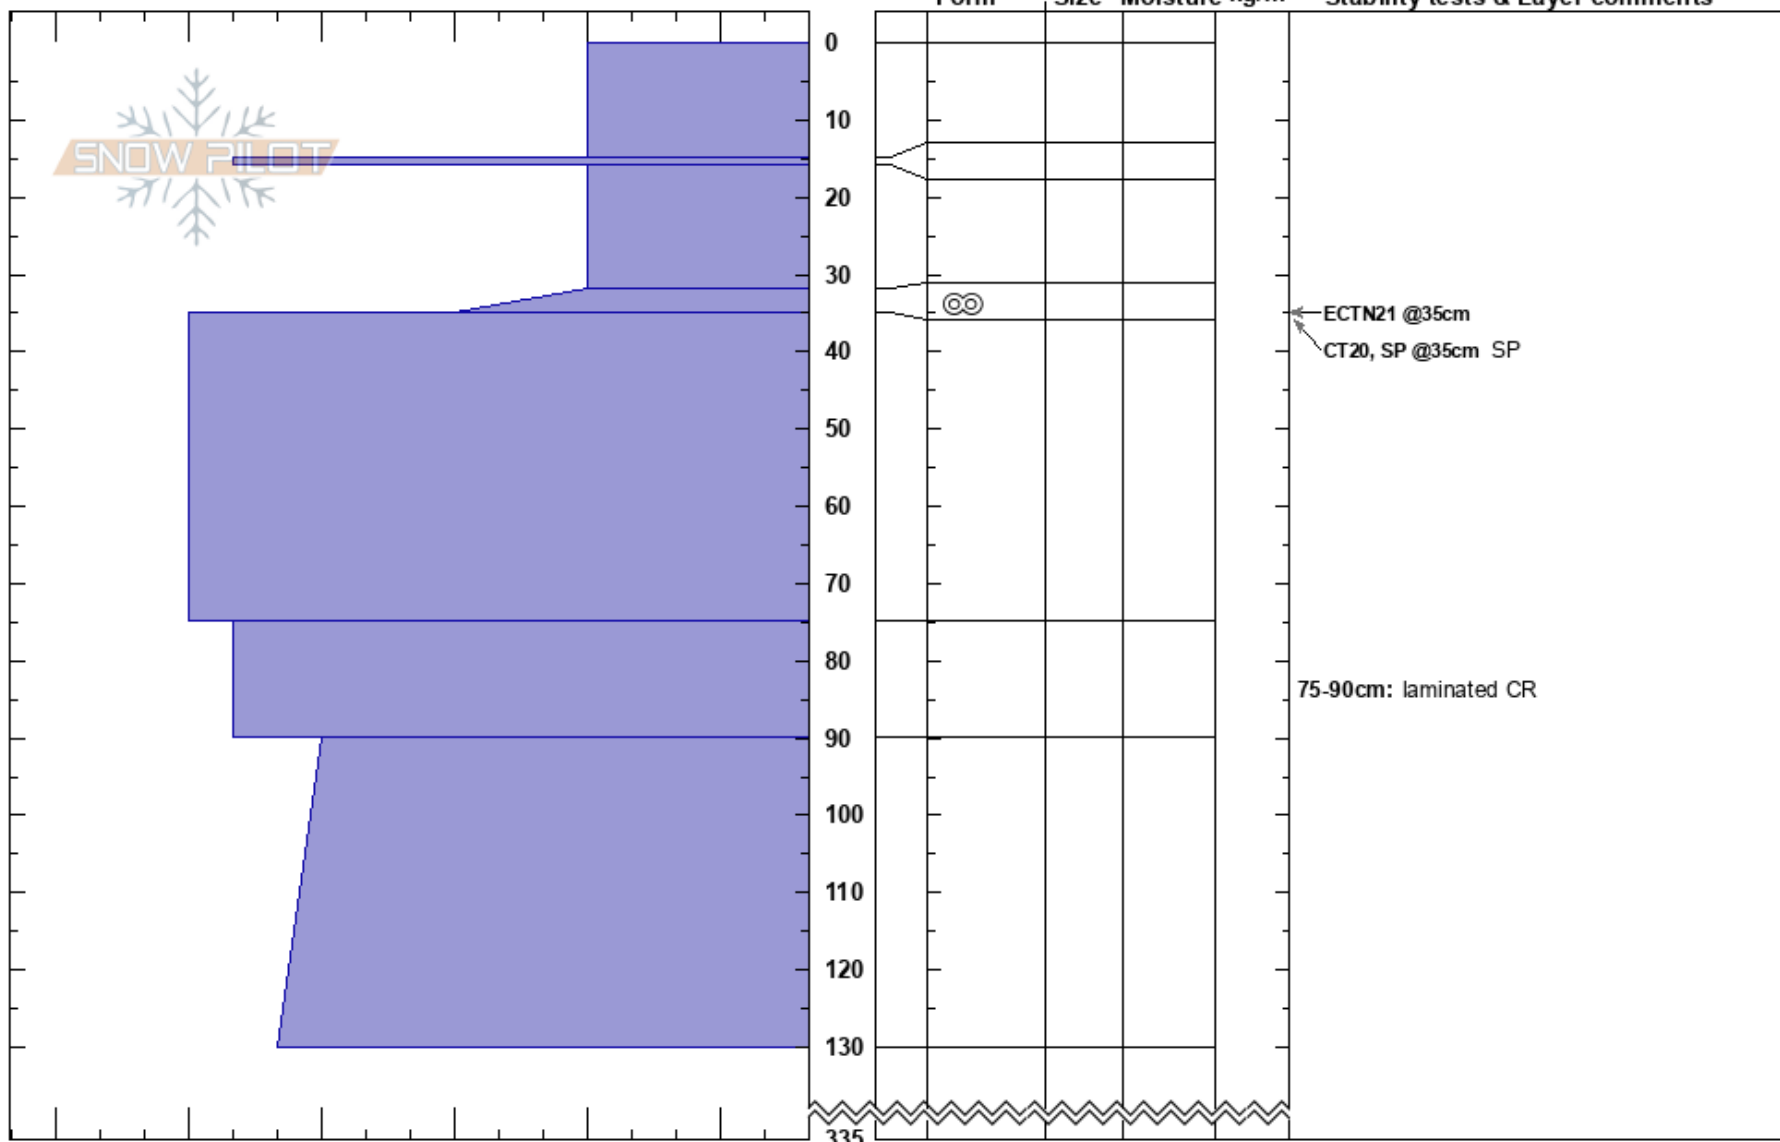

Carnivale Right  
 Monashee  
 BC  
 Elevation: 1900 m  
 Aspect:  
 Specifics:

Mustang Powder  
 02/03/2022 - 11:00  
 Co-ord:  
 Slope Angle: 35°  
 Wind Loading:

Stability:  
 Air Temperature:  
 Sky Cover:  
 Precipitation: S2  
 Wind:

HS:335  
 Layer Notes:  
 75-90cm: laminated CR

Notes: