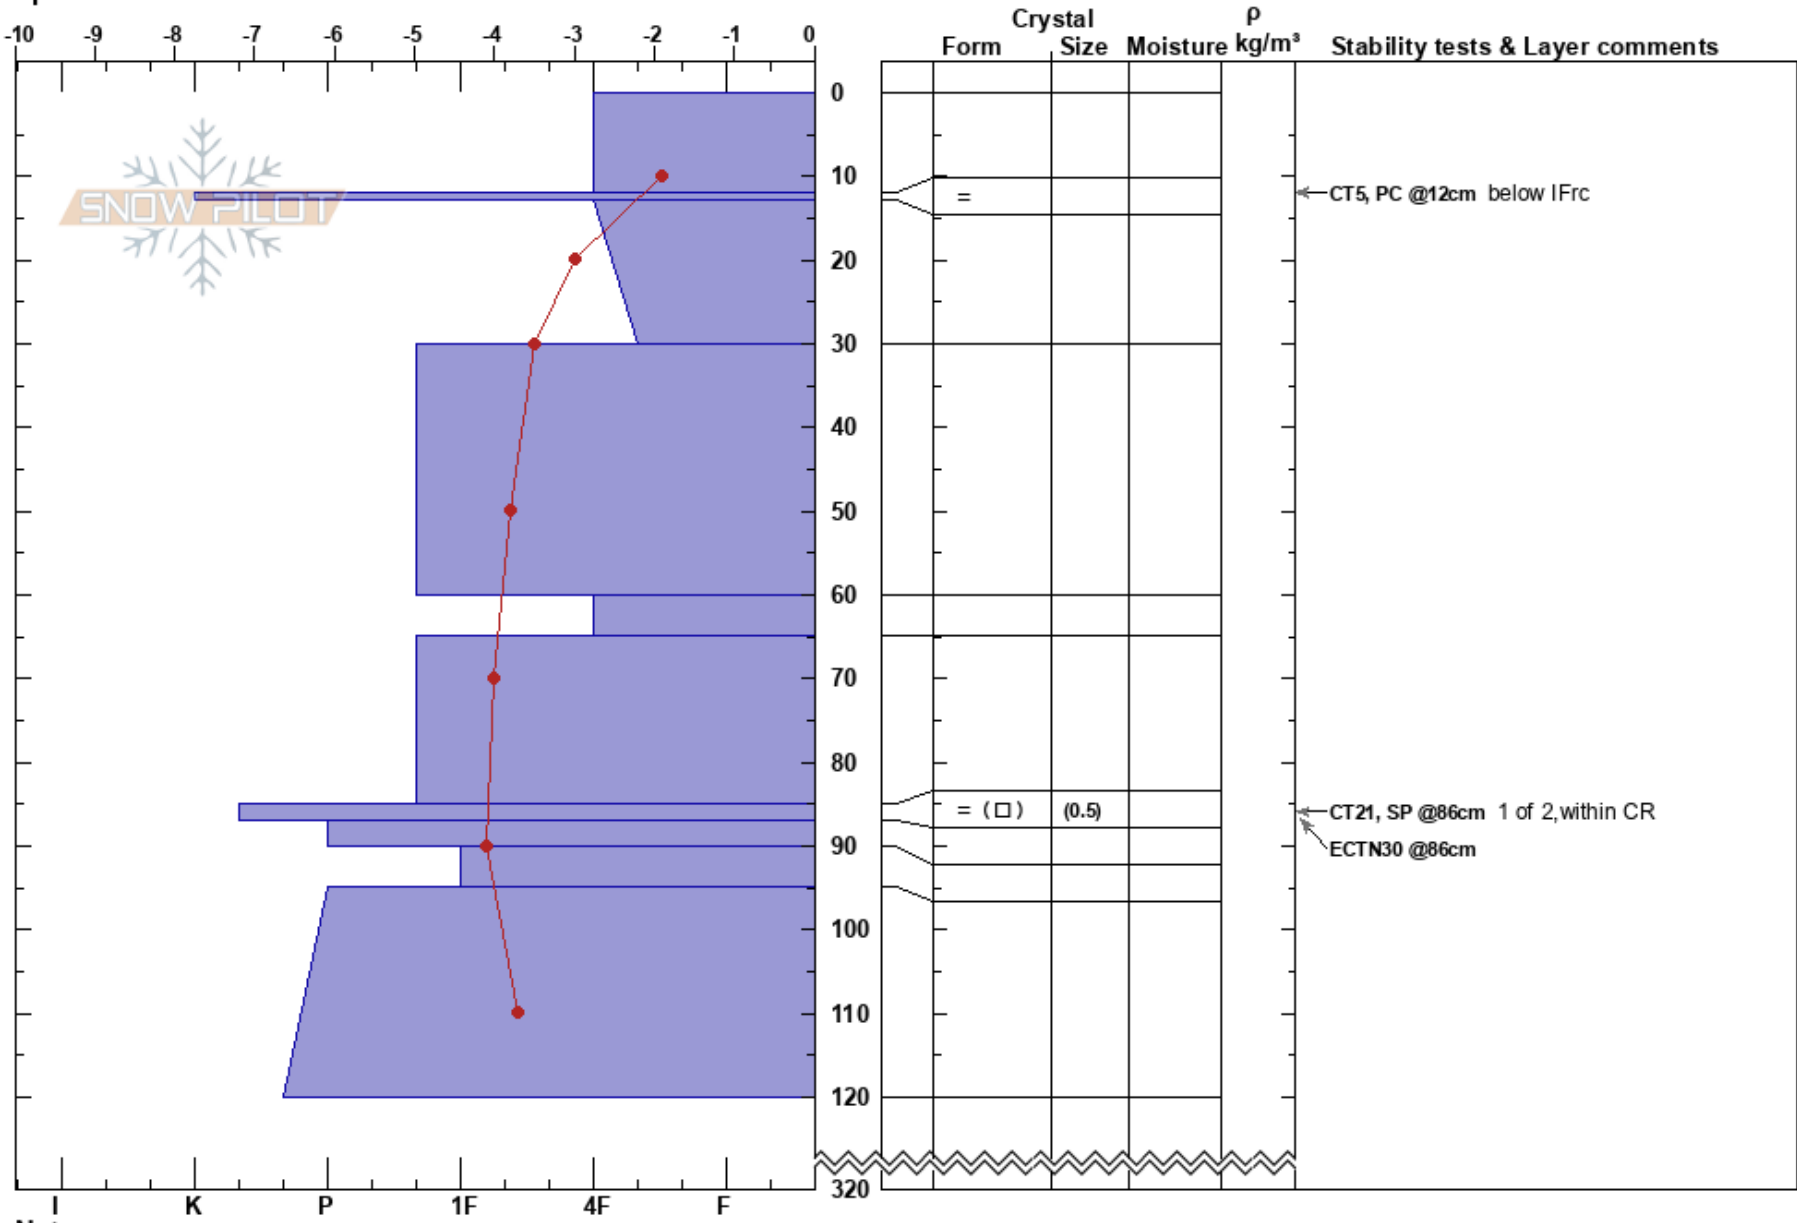

220302CarnivaleCenter
 Monashee
 BC
 Elevation: 1820 m
 Aspect: E
 Specifics:

Mustang Powder
 02/03/2022 - 09:00
 Co-ord:
 Slope Angle: 30°
 Wind Loading:

Stability:
 Air Temperature: -3.1°C
 Sky Cover: X
 Precipitation: S1
 Wind: SE Light Breeze

HS:320
 Layer Notes:

Notes: