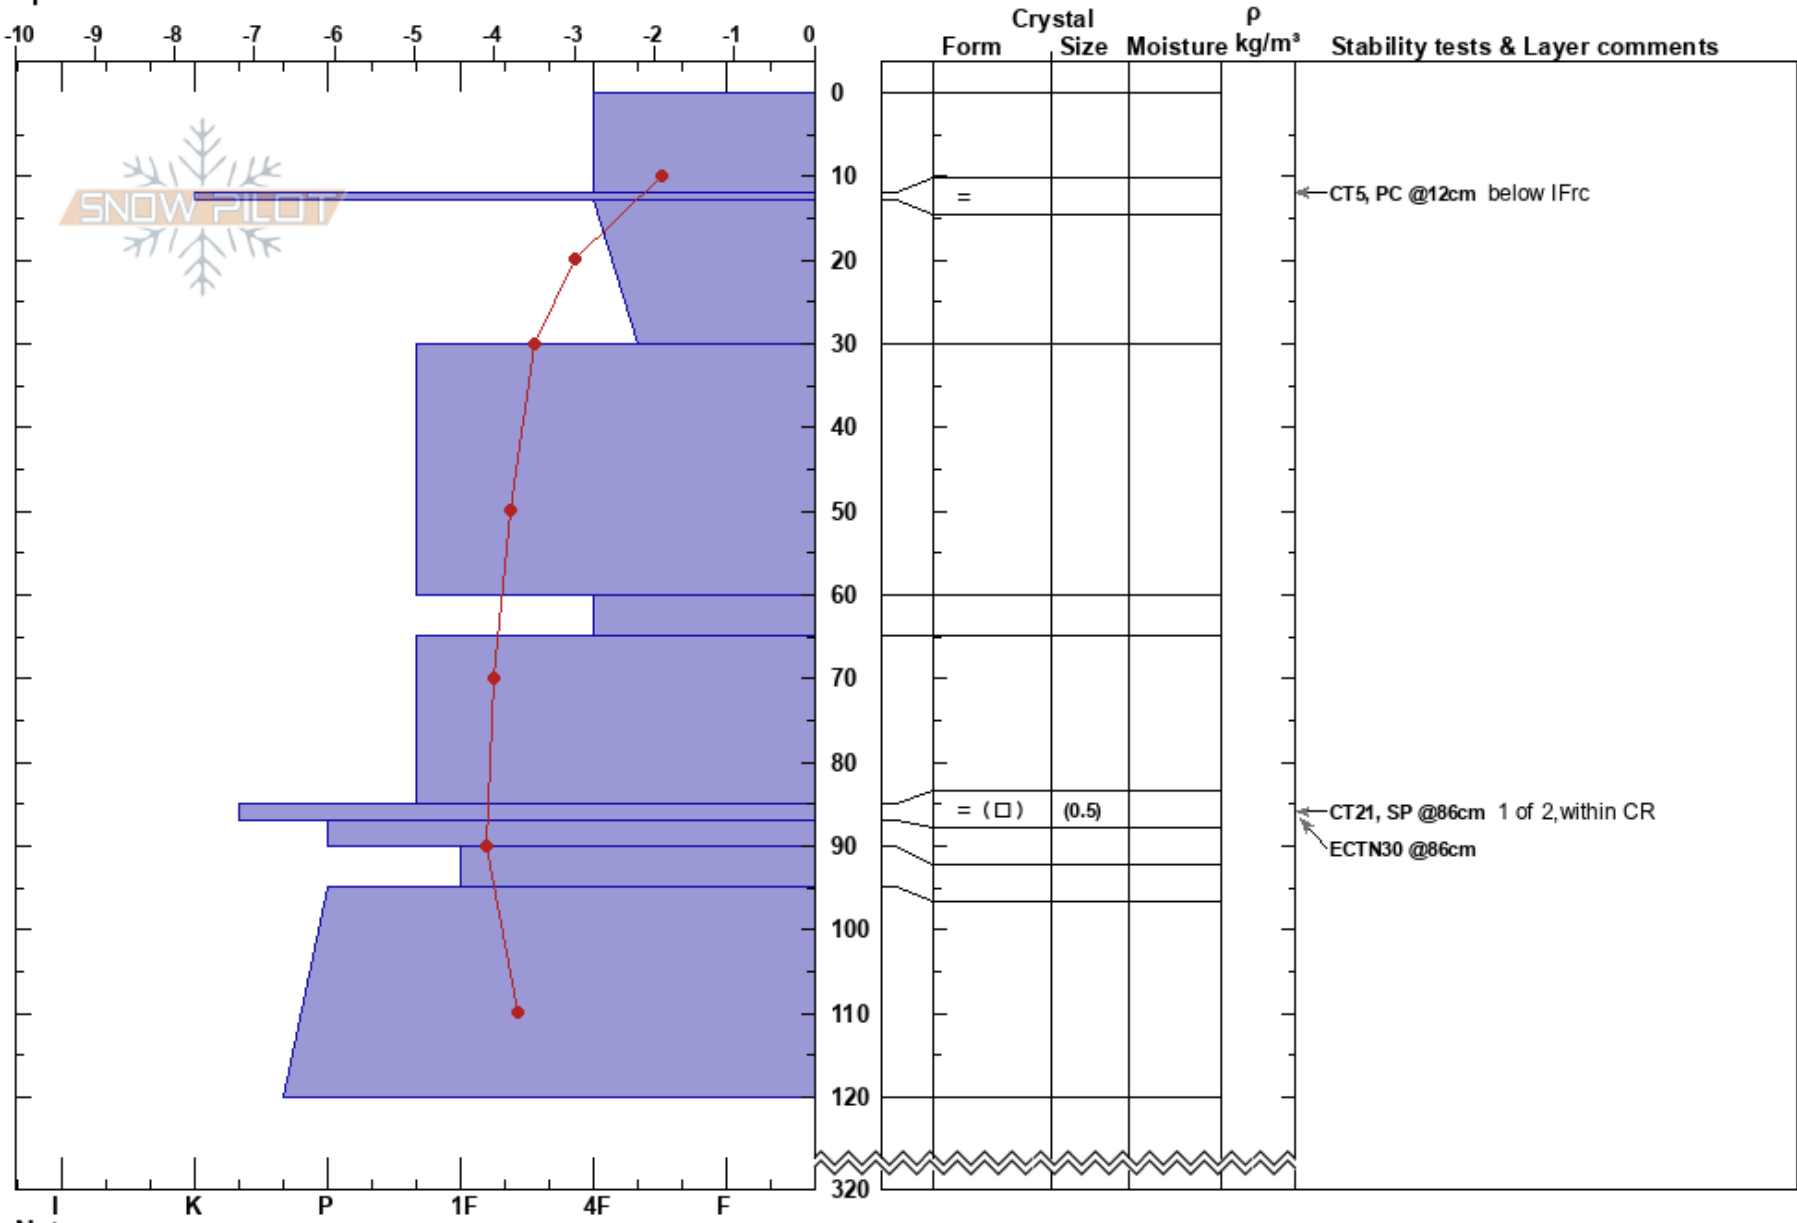

220302CarnivaleCenter  
 Monashee  
 BC  
 Elevation: 1820 m  
 Aspect: E  
 Specifics:

Mustang Powder  
 02/03/2022 - 09:00  
 Co-ord:  
 Slope Angle: 30°  
 Wind Loading:

Stability:  
 Air Temperature: -3.1°C  
 Sky Cover: X  
 Precipitation: S1  
 Wind: SE Light Breeze

HS:320  
 Layer Notes:

Notes: