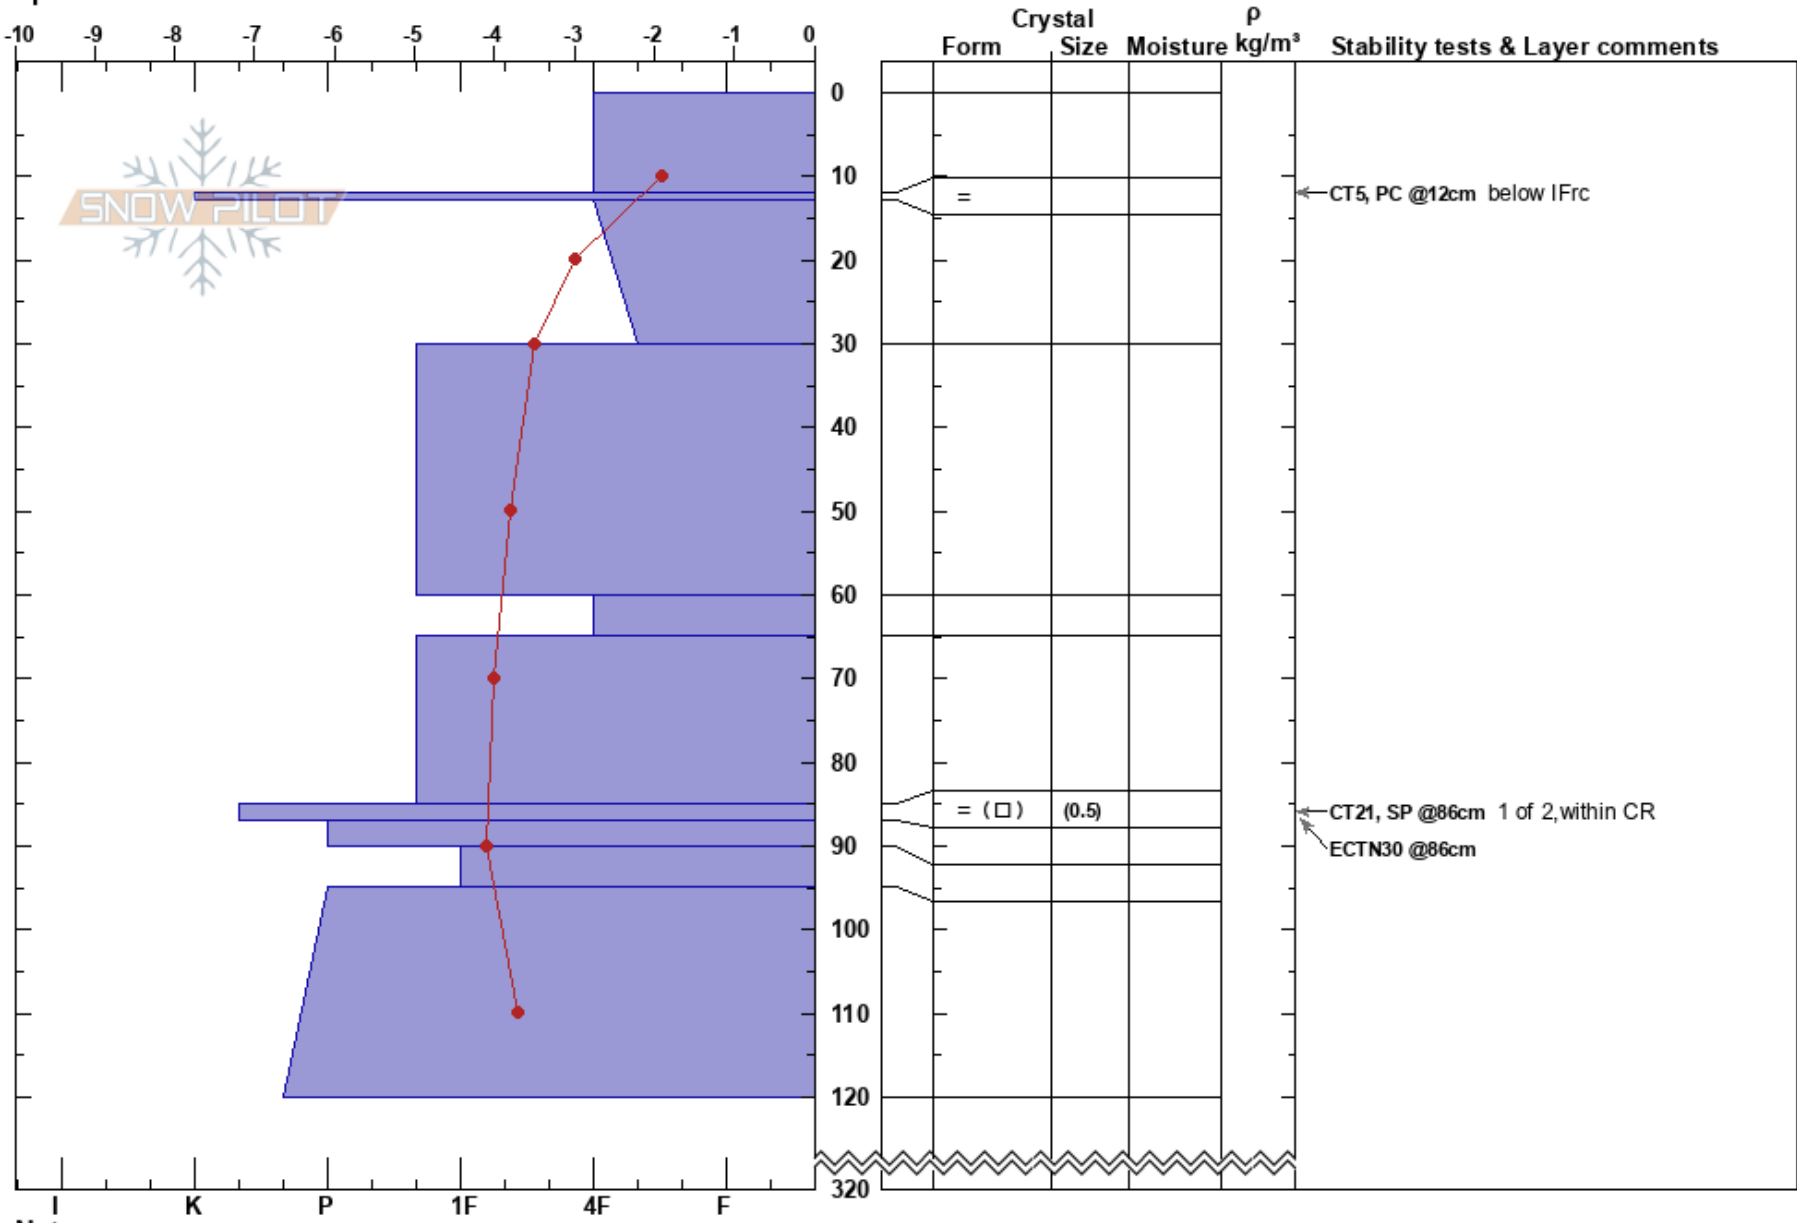

220302CarnivaleCenter
 Monashee
 BC
 Elevation: 1820 m
 Aspect: E
 Specifics:

Mustang Powder
 02/03/2022 - 09:00
 Co-ord:
 Slope Angle: 30°
 Wind Loading:

Stability: HS:320
 Air Temperature: -3.1°C PF: 75
 Sky Cover: X
 Precipitation: S1
 Wind: SE Light Breeze

Layer Notes:

Notes: