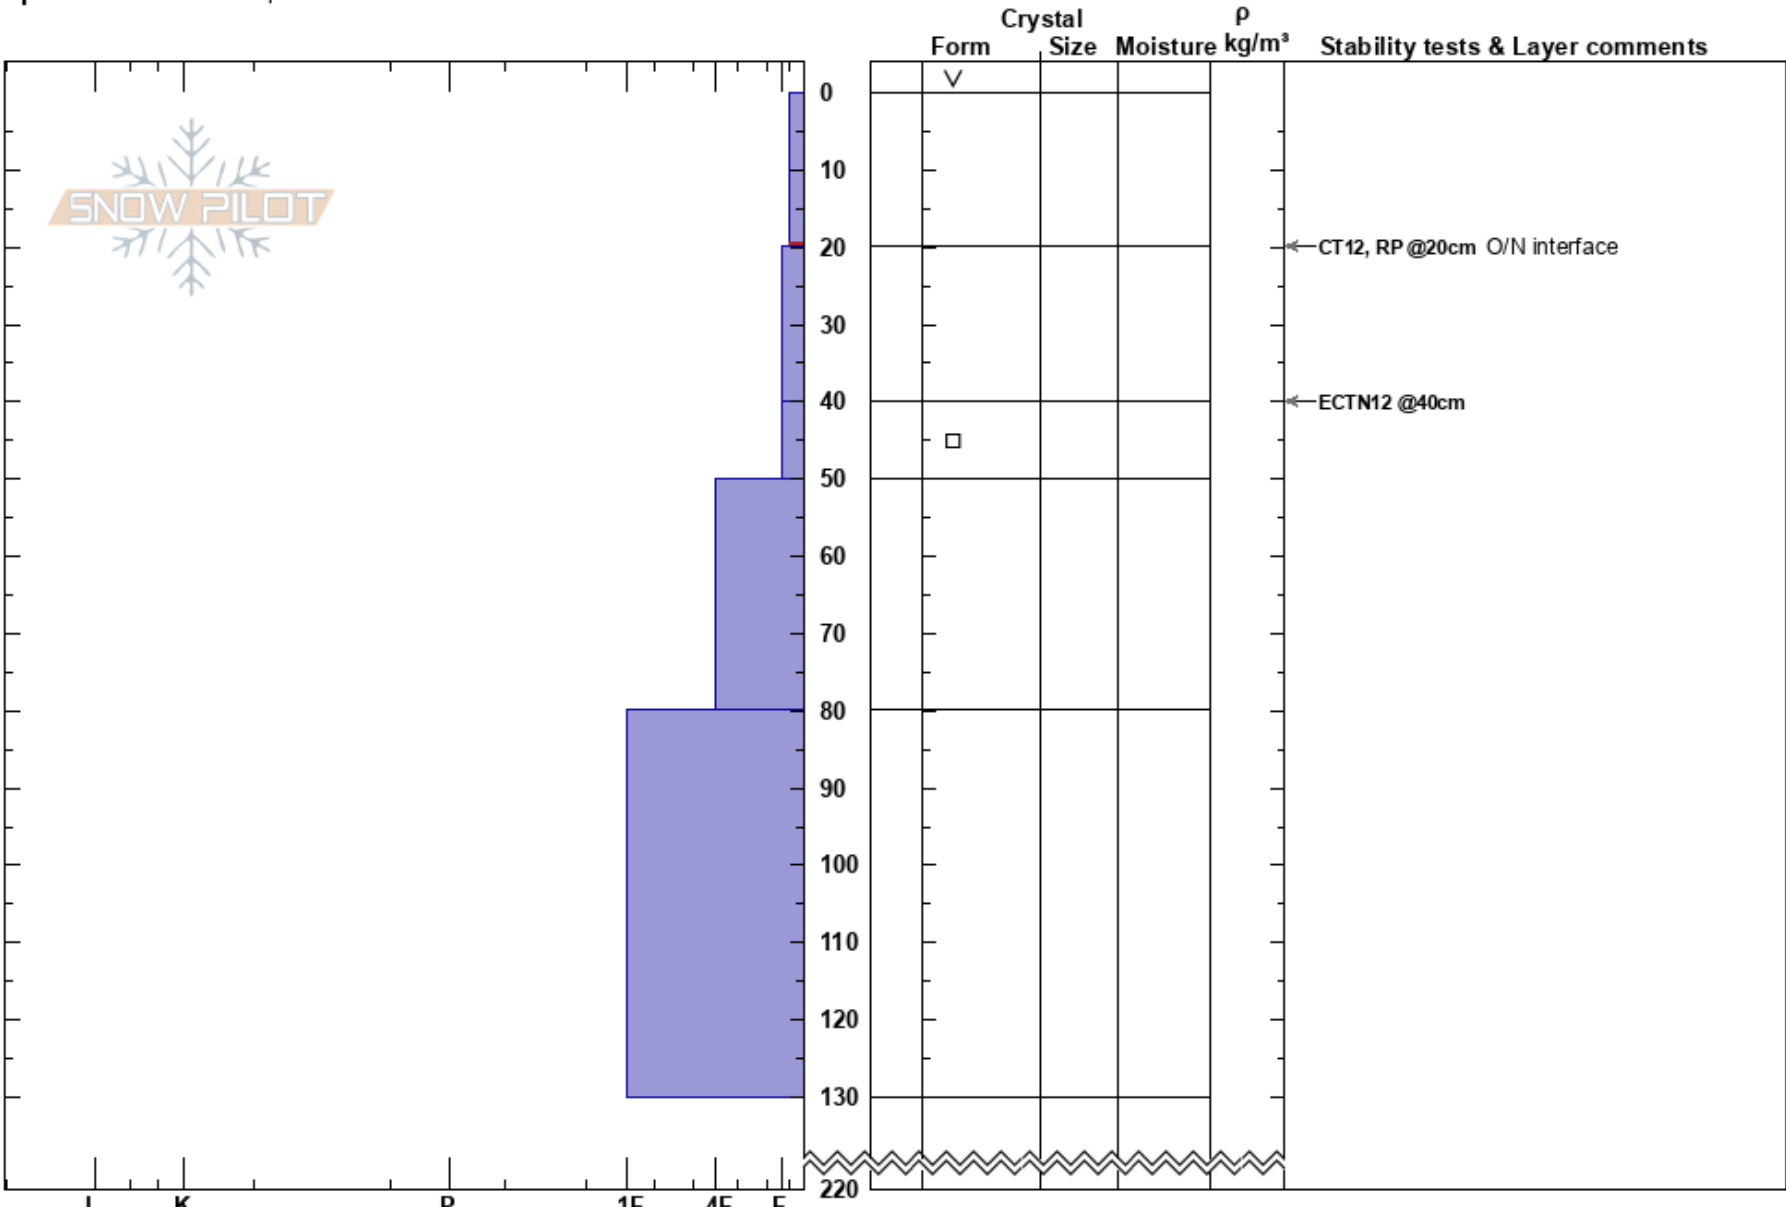

20220302 Blood Stain L
 Chugach Range
 AK
 Elevation: 2940 ft
 Aspect: N
 Specifics: We skied slope

Dan Corn
 03/02/2022 - 10:00am
 Co-ord: 61.25348N, -145.84763W
 Slope Angle: 27°
 Wind Loading:

Stability: **HS:220**
 Air Temperature: **PF: 75** 0-20cm: Problematic layer
 Sky Cover: BKN
 Precipitation: NO
 Wind: Calm
 PS: 25

Notes: Dug at bottom of Blood Stain, Nov. facets were down 170-195cm capped w/ a P to K hard layer based on probing.