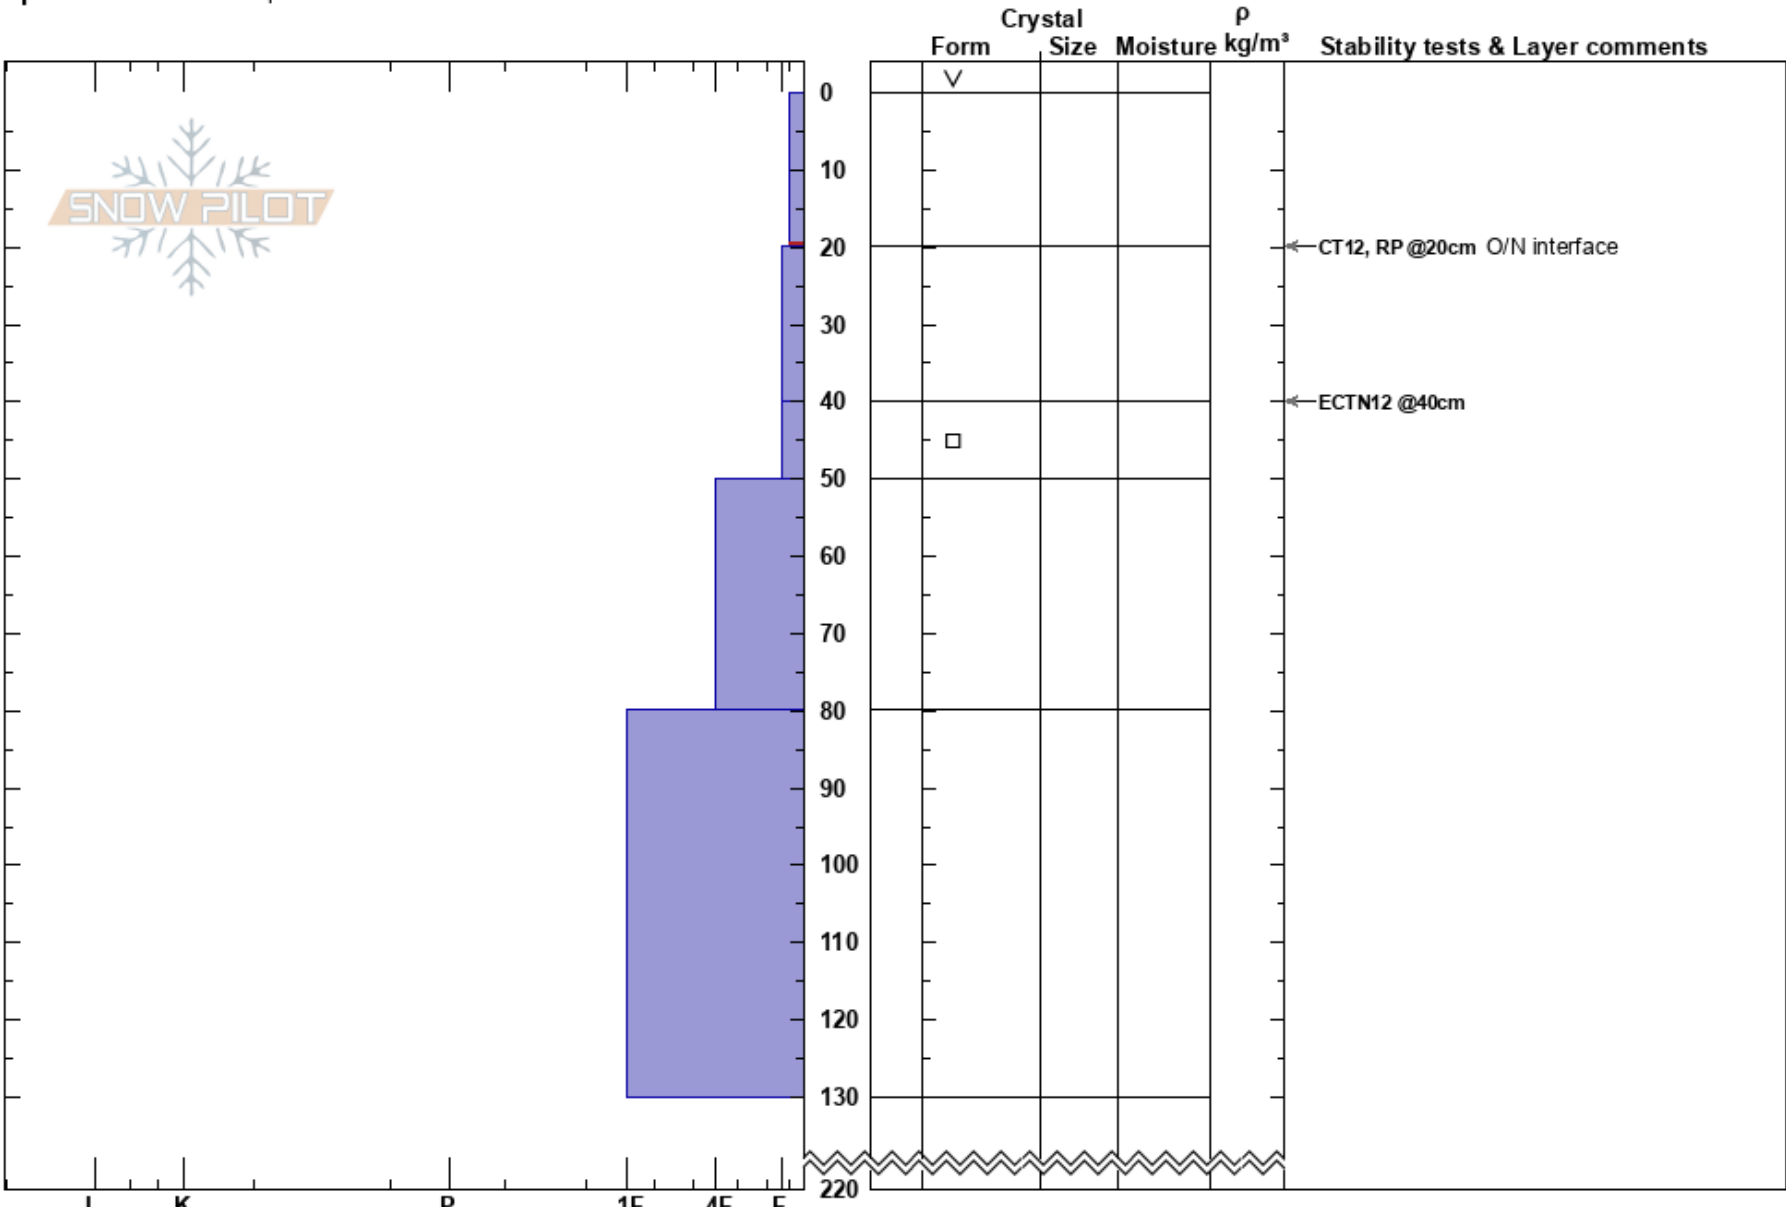

20220302 Blood Stain L  
 Chugach Range  
 AK  
 Elevation: 2940 ft  
 Aspect: N  
 Specifics: We skied slope

Dan Corn  
 03/02/2022 - 10:00am  
 Co-ord: 61.25348N, -145.84763W  
 Slope Angle: 27°  
 Wind Loading:

Stability: **HS:220**  
 Air Temperature: **PF: 75** 0-20cm: Problematic layer  
 Sky Cover: BKN  
 Precipitation: NO  
 Wind: Calm  
 PS: 25

**Notes:** Dug at bottom of Blood Stain, Nov. facets were down 170-195cm capped w/ a P to K hard layer based on probing.