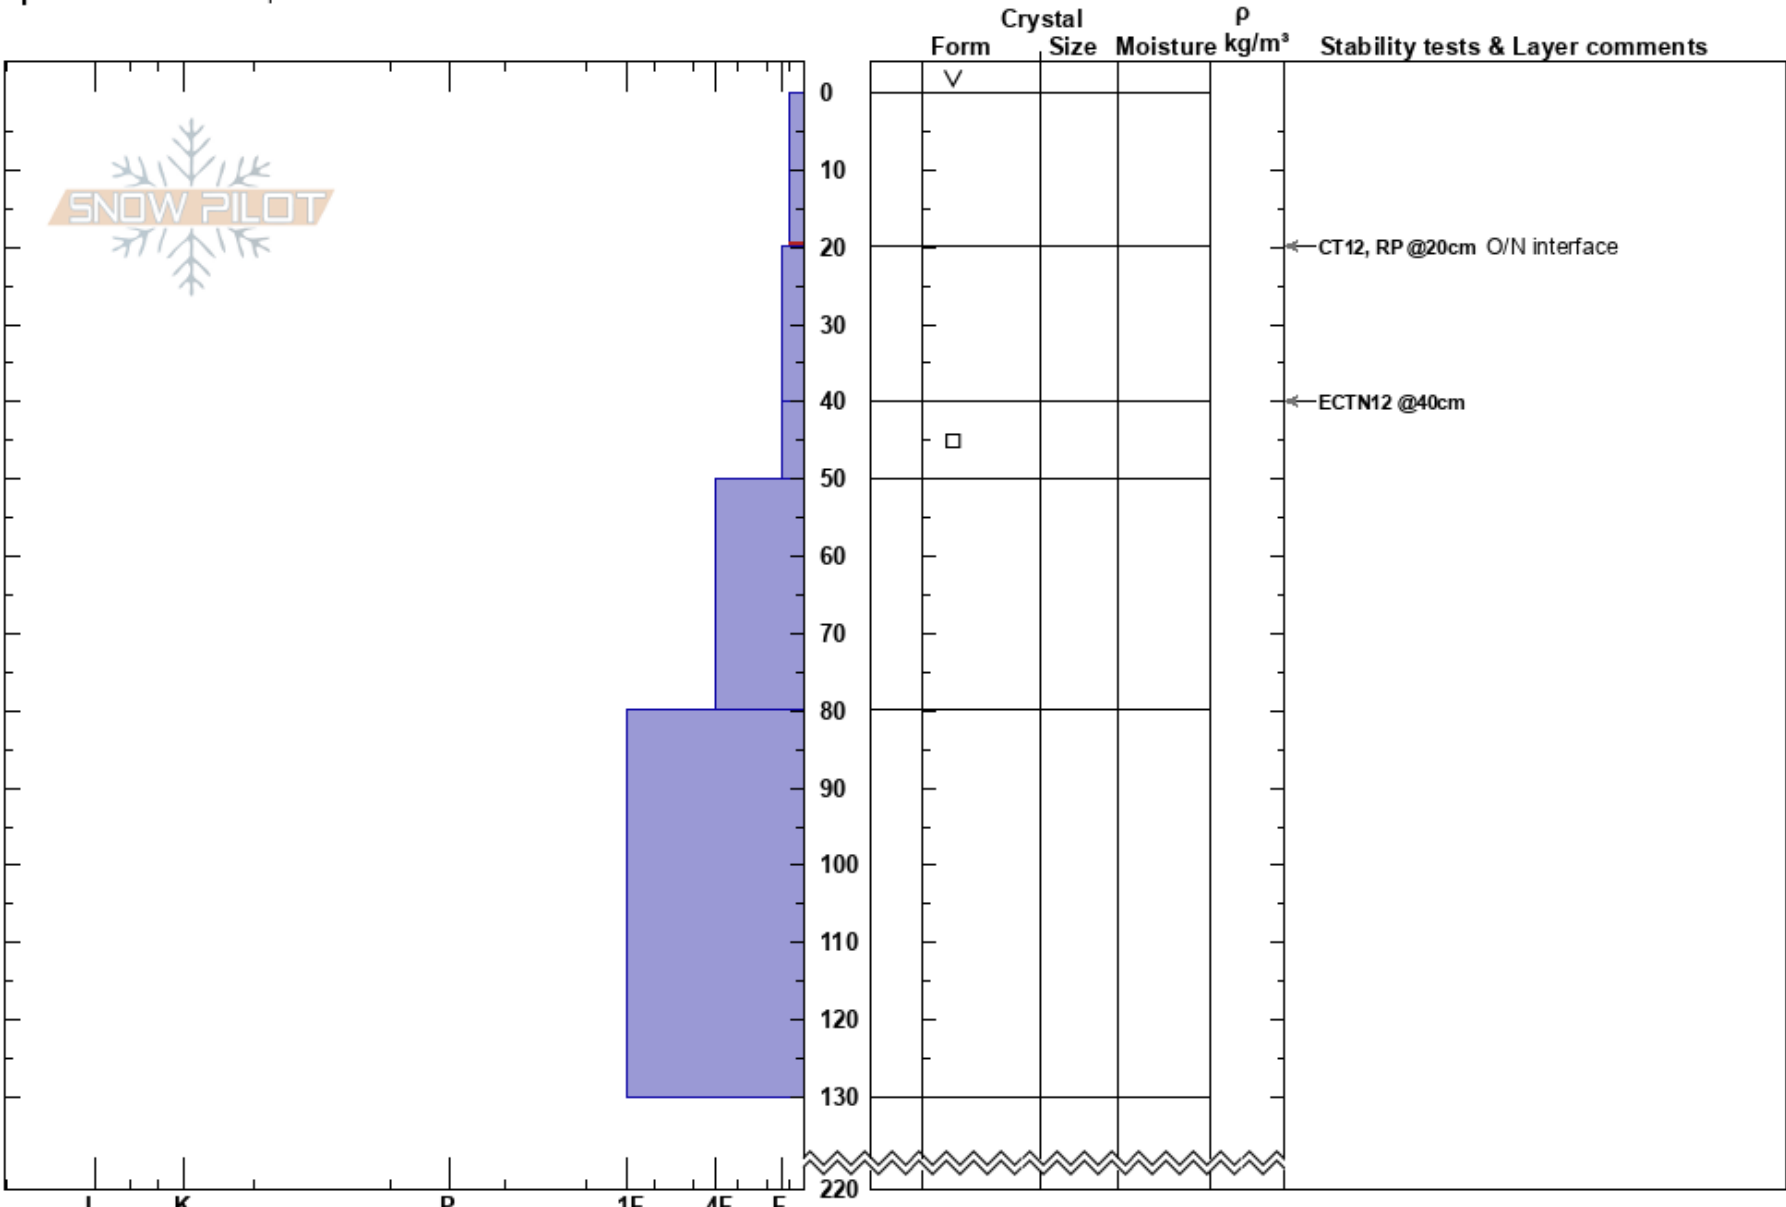

20220302 Blood Stain L
 Chugach Range
 AK
 Elevation: 2940 ft
 Aspect: N
 Specifics: We skied slope

Dan Corn
 03/02/2022 - 10:00am
 Co-ord: 61.25348N, -145.84763W
 Slope Angle: 27°
 Wind Loading:

Stability:
 Air Temperature:
 Sky Cover: BKN
 Precipitation: NO
 Wind: Calm

HS:220
 PF: 75 0-20cm: Problematic layer
 PS: 25

Layer Notes:

Notes: Dug at bottom of Blood Stain, Nov. facets were down 170-195cm capped w/ a P to K hard layer based on probing.