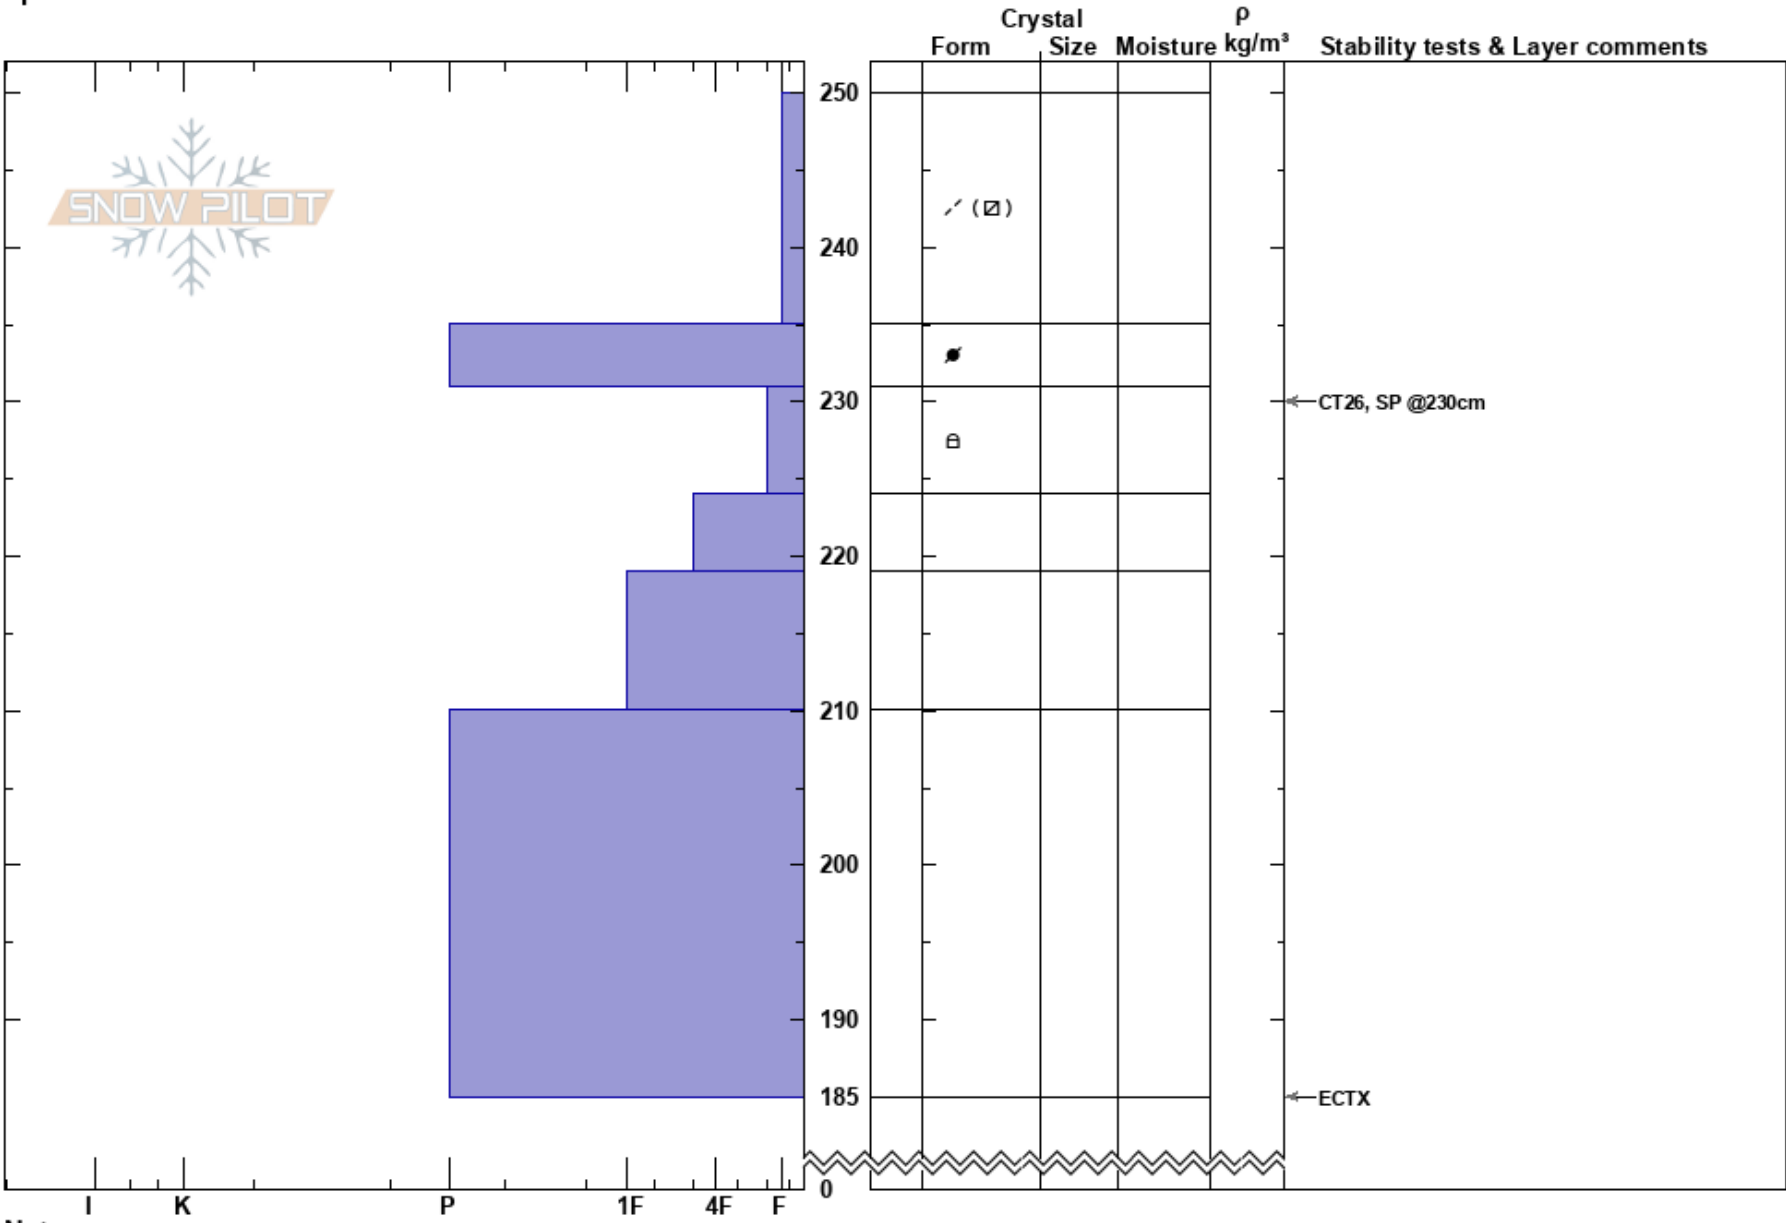

E Yankee  
 Indian Peaks, Front Rang  
 CO  
 Elevation: 11200 ft  
 Aspect: E  
 Specifics:

Ian Fowler  
 03/02/2022 - 1:00pm  
 Co-ord: 13S 444068W 4421444N  
 Slope Angle: 15°  
 Wind Loading:

Stability:  
 Air Temperature:  
 Sky Cover:  
 Precipitation:  
 Wind:

HS:250  
 231-224cm: Problematic layer

Notes: