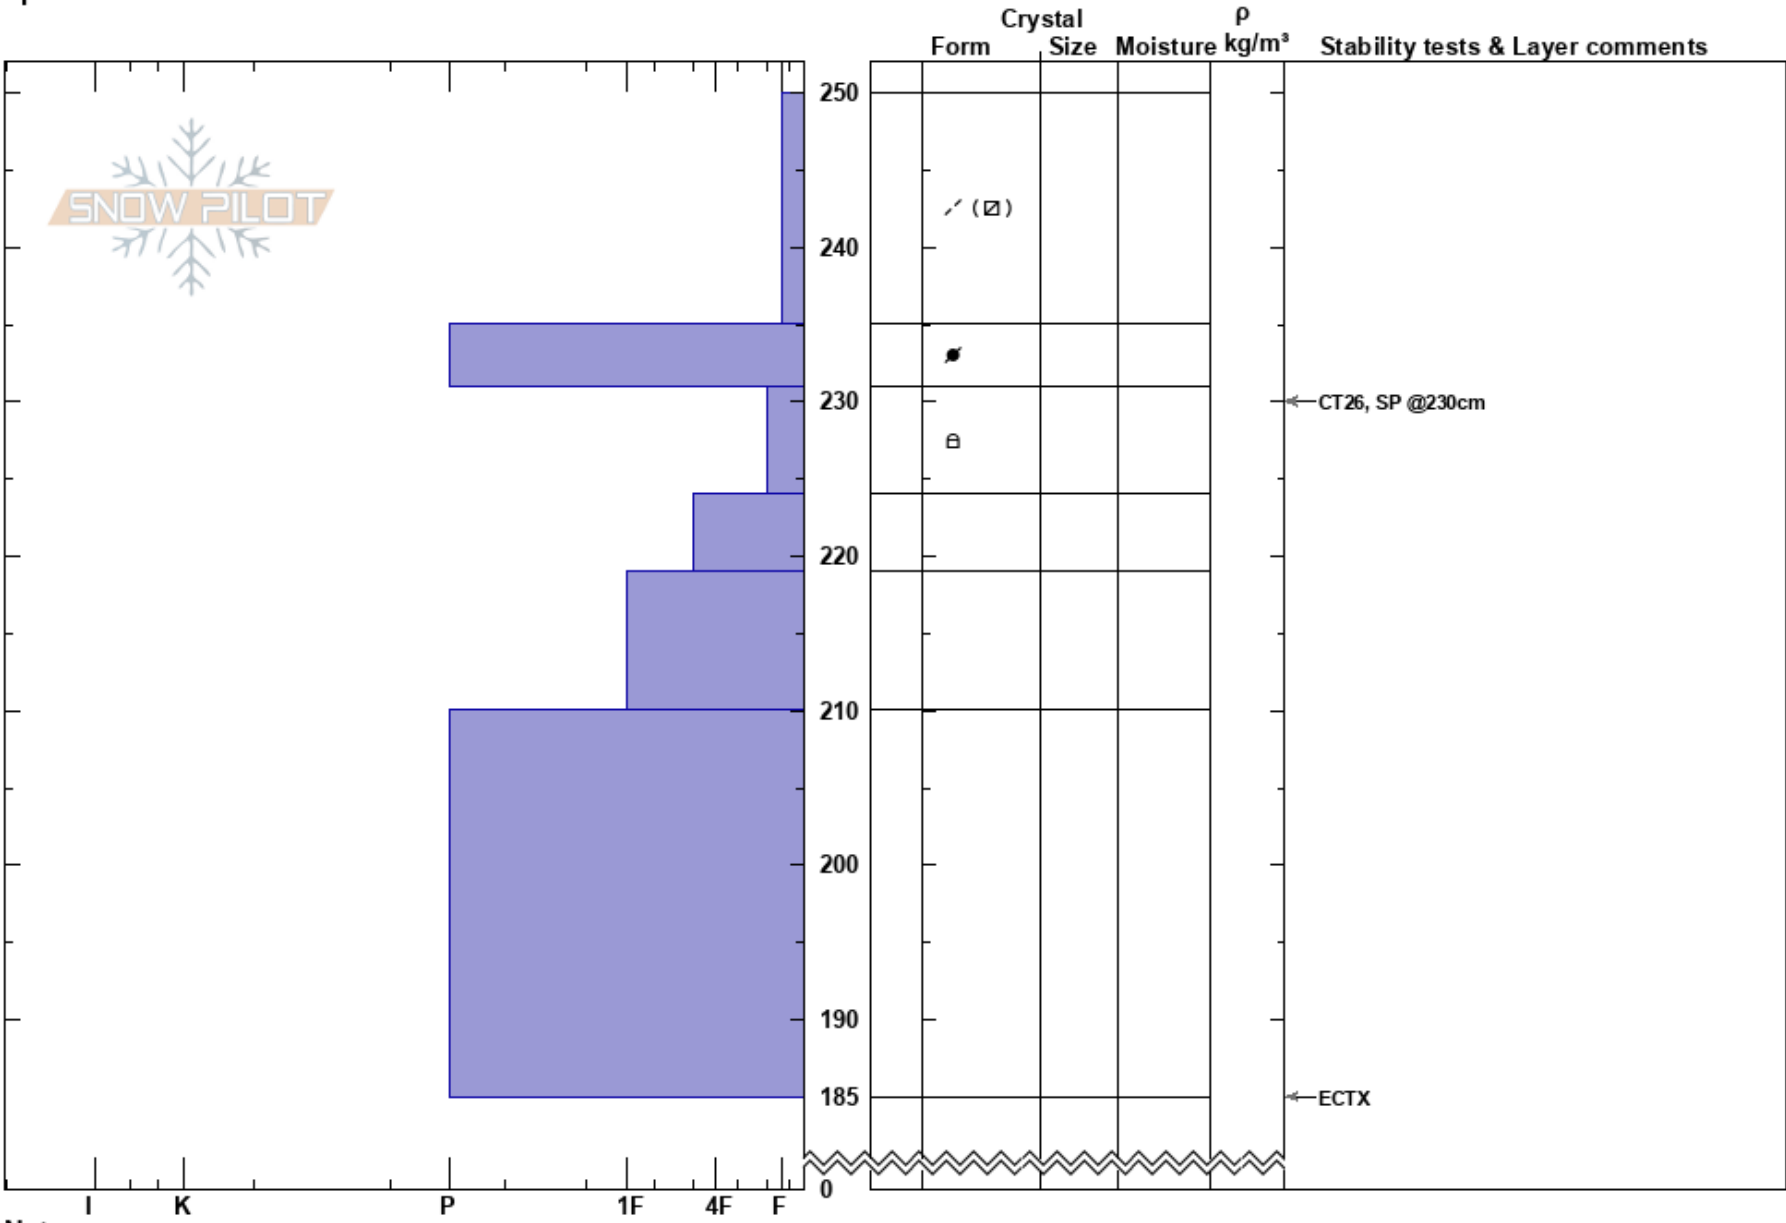

E Yankee
 Indian Peaks, Front Rang
 CO
 Elevation: 11200 ft
 Aspect: E
 Specifics:

Ian Fowler
 03/02/2022 - 1:00pm
 Co-ord: 13S 444068W 4421444N
 Slope Angle: 15°
 Wind Loading:

Stability:
 Air Temperature:
 Sky Cover:
 Precipitation:
 Wind:

HS:250
 231-224cm: Problematic layer

Notes:

I K P 1F 4F F