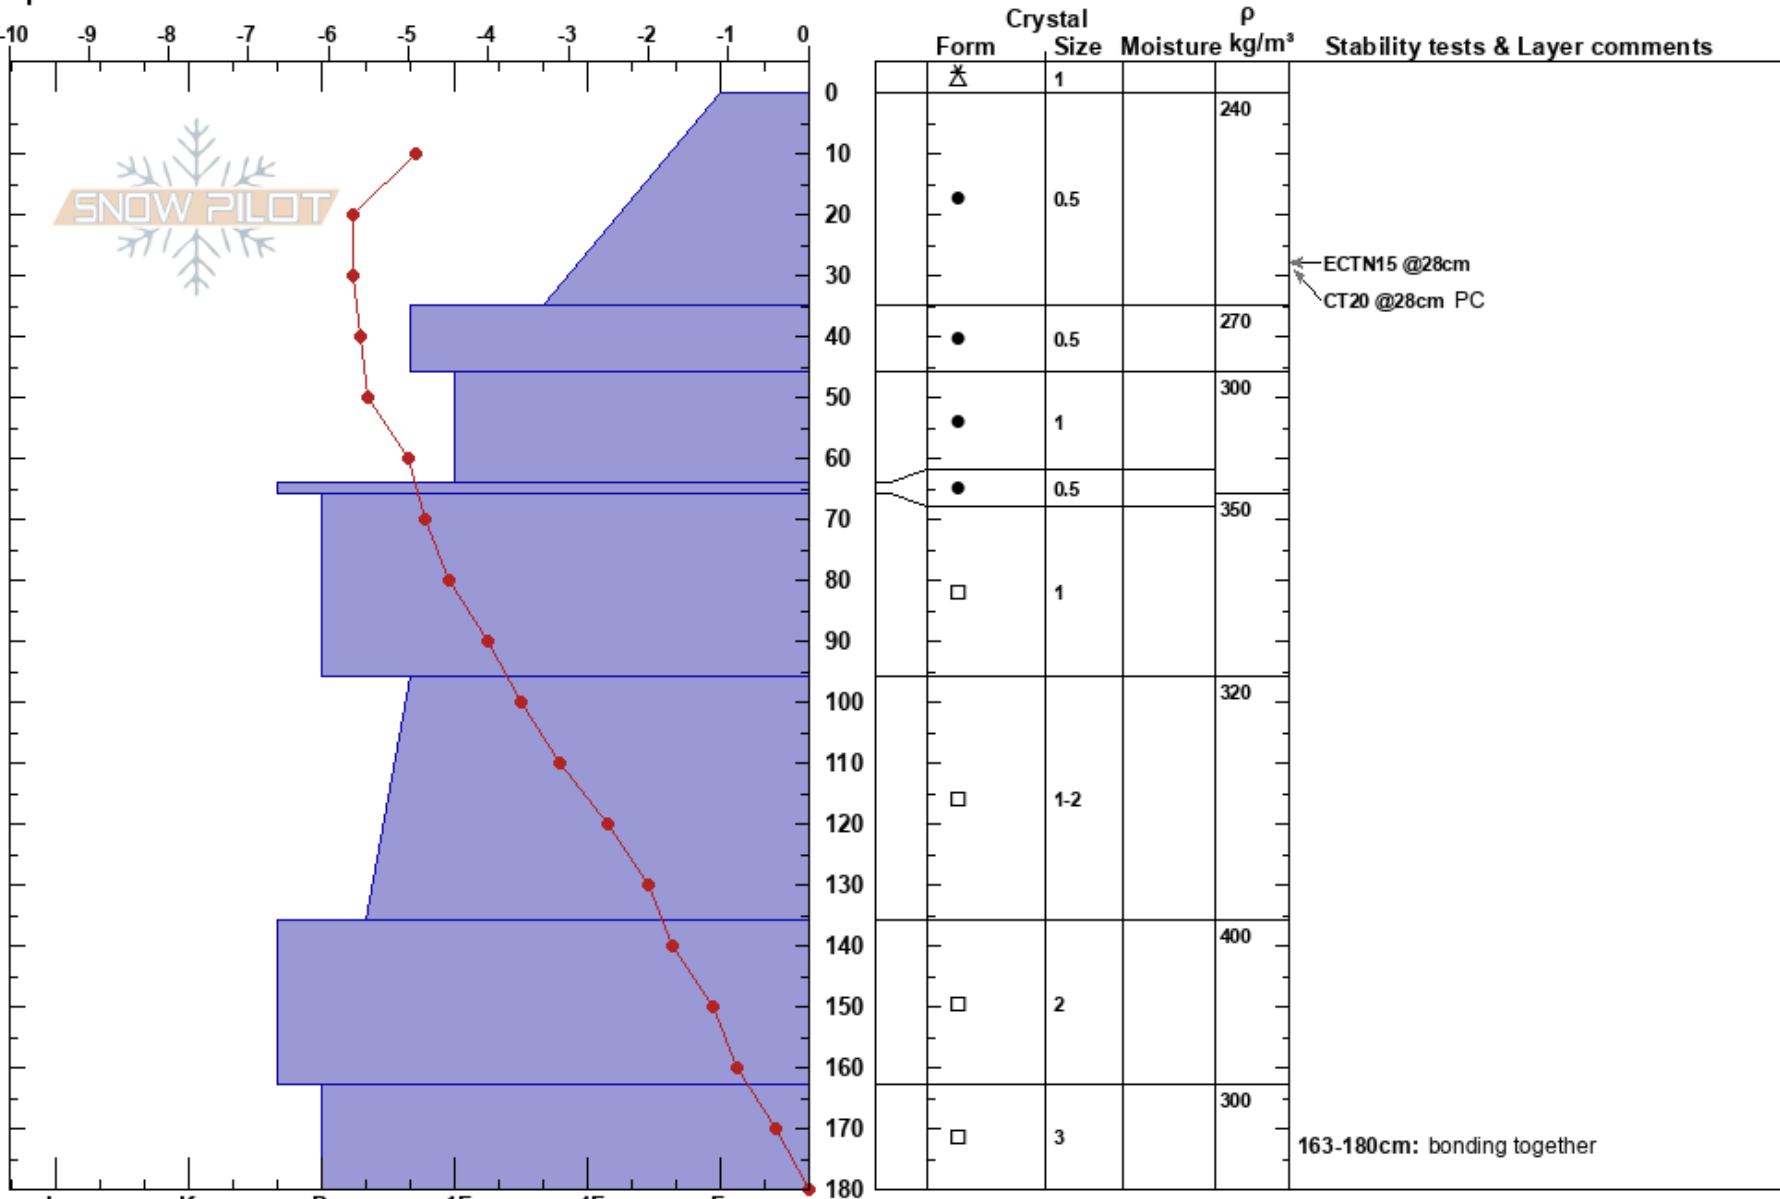

Pika
 Lake Louise Ski
 AB
 Elevation: 2250 m
 Aspect:
 Specifics:

Lake Louise
 02/03/2022 - 10:40
 Co-ord:
 Slope Angle: 5°
 Wind Loading:

Stability: **HS: 180** **Layer Notes:**
 Air Temperature: -3°C **PF: 40** 163-180cm: bonding together
 Sky Cover: OVC
 Precipitation: NO
 Wind: Calm

Notes: instability tests showed a PC down 28cm which took 3 taps to fail