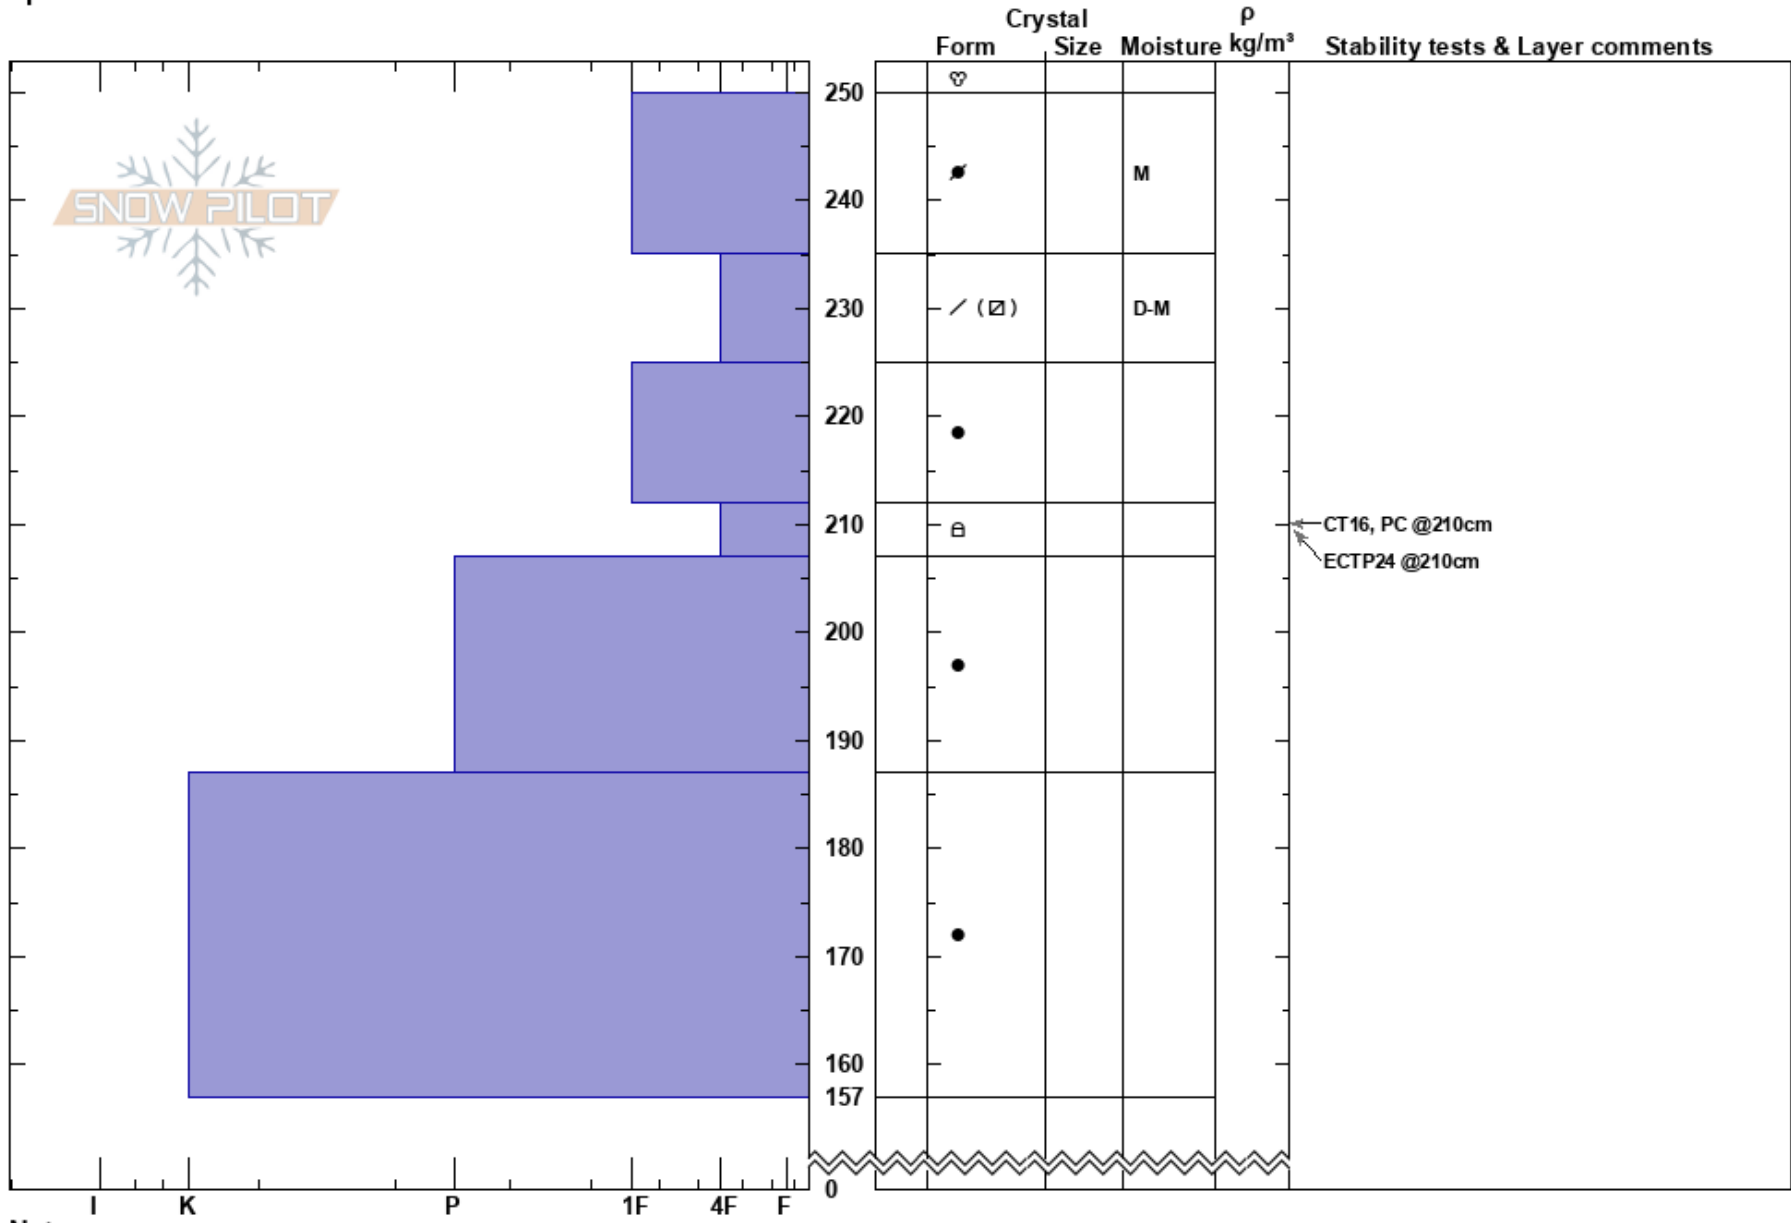

Yankee Doodle Bowl
 Indian Peaks, Front Rang
 CO
 Elevation: 10787 ft
 Aspect: SE
 Specifics:

Ian Fowler
 03/02/2022 - 12:00pm
 Co-ord: 13S 444176W 4421157N
 Slope Angle: 32°
 Wind Loading:

Stability:
 Air Temperature:
 Precipitation:
 Wind:
 HS:250
 PF: 0
 212-207cm: Problematic layer