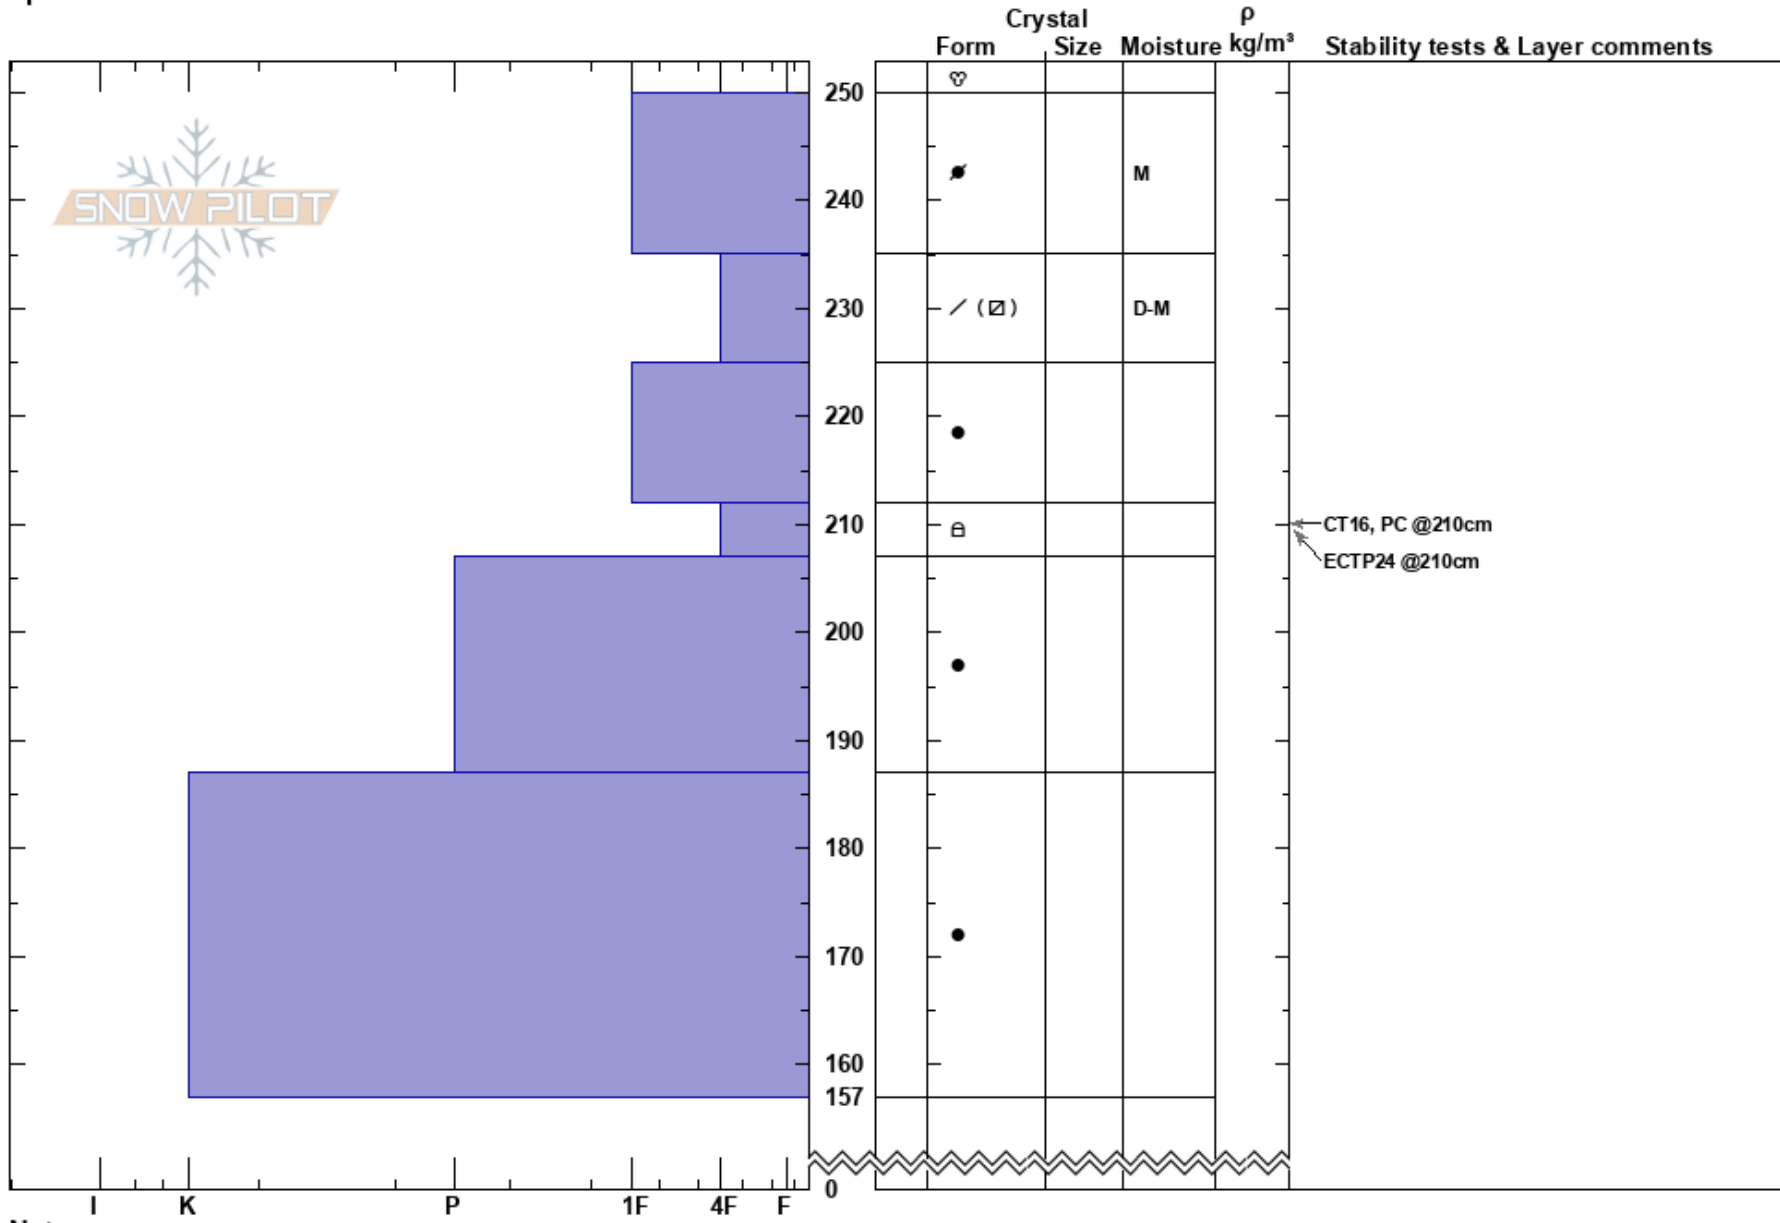

Yankee Doodle Bowl
 Indian Peaks, Front Rang
 CO
 Elevation: 10787 ft
 Aspect: SE
 Specifics:

Ian Fowler
 03/02/2022 - 12:00pm
 Co-ord: 13S 444176W 4421157N
 Slope Angle: 32°
 Wind Loading:

Stability: **HS:250**
 Air Temperature: **PF: 0** 212-207cm: Problematic layer
 Sky Cover:
 Precipitation:
 Wind: