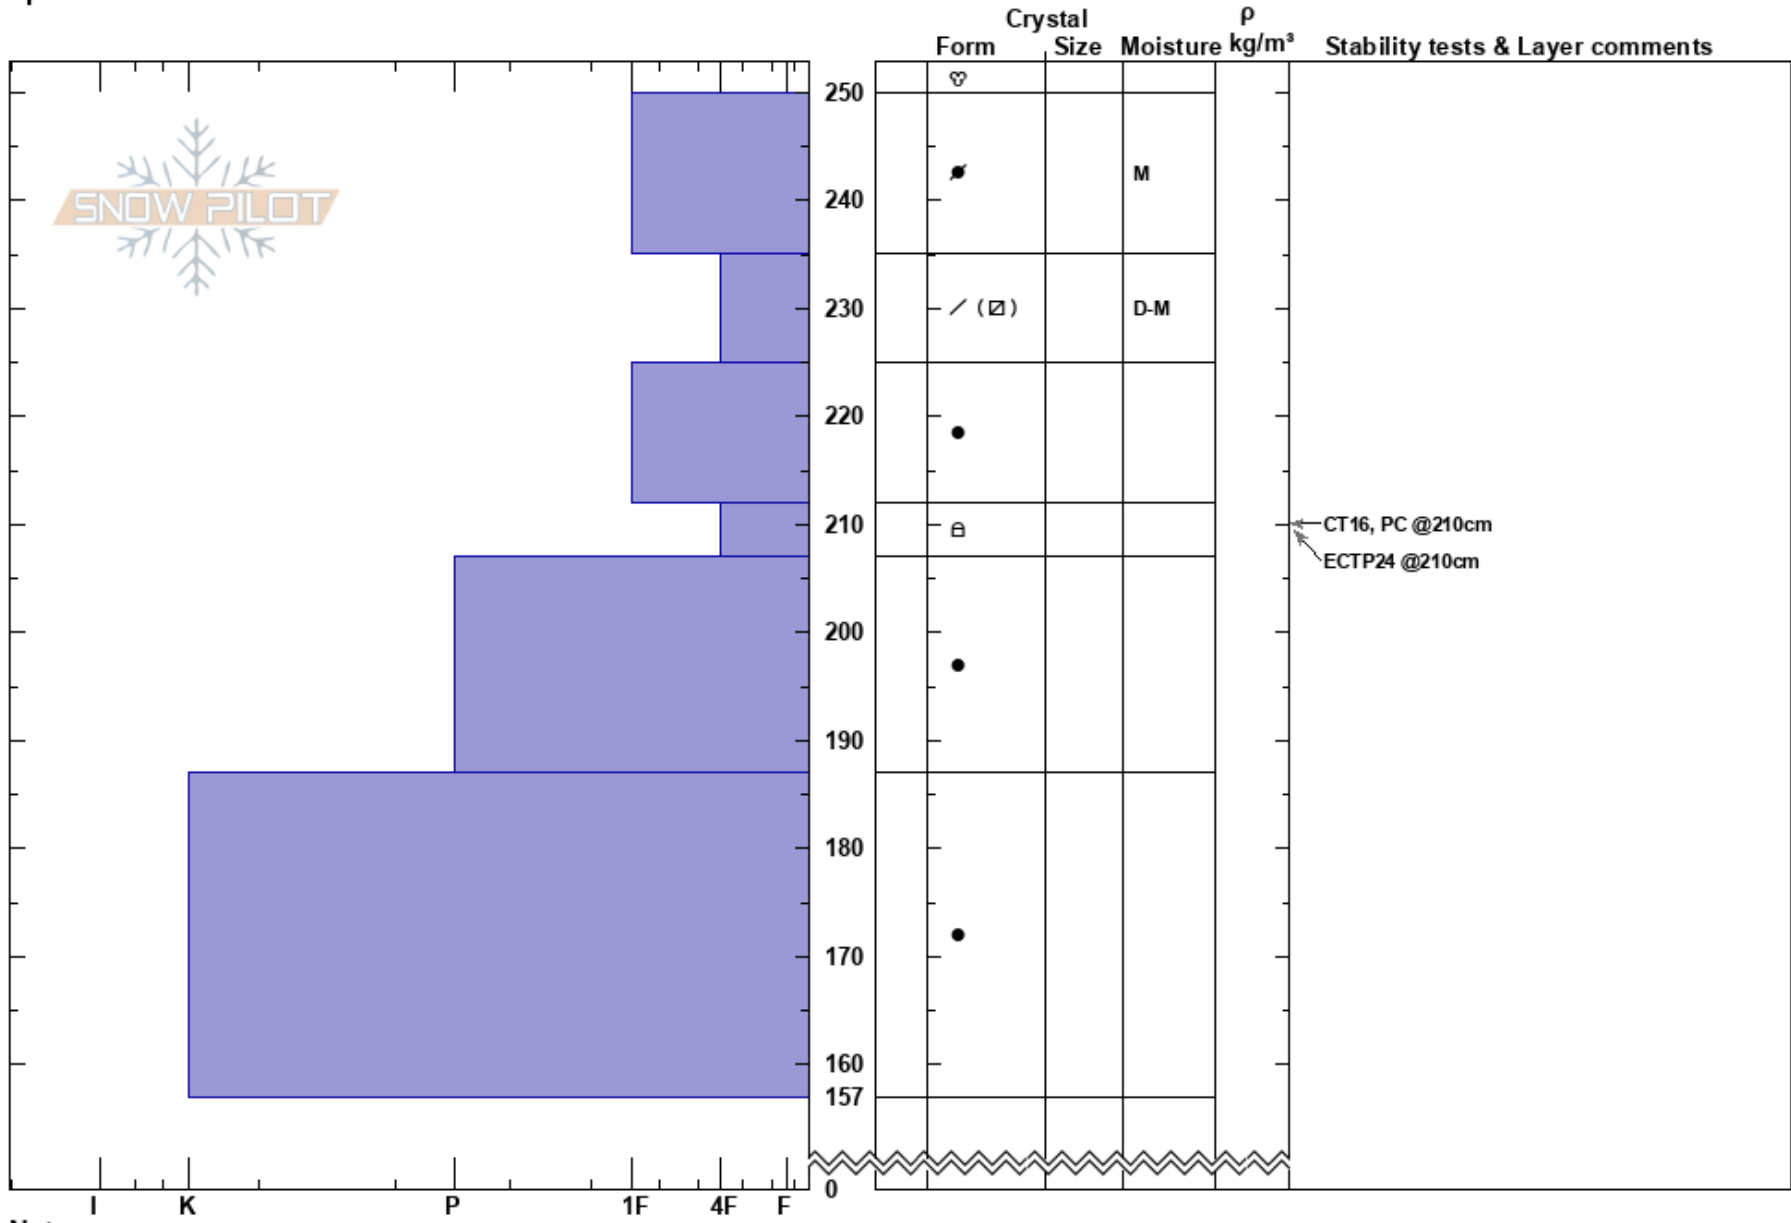

Yankee Doodle Bowl
 Indian Peaks, Front Rang
 CO
 Elevation: 10787 ft
 Aspect: SE
 Specifics:

Ian Fowler
 03/02/2022 - 12:00pm
 Co-ord: 13S 444176W 4421157N
 Slope Angle: 32°
 Wind Loading:

Stability: HS:250
 Air Temperature: PF: 0 212-207cm: Problematic layer
 Sky Cover:
 Precipitation:
 Wind: