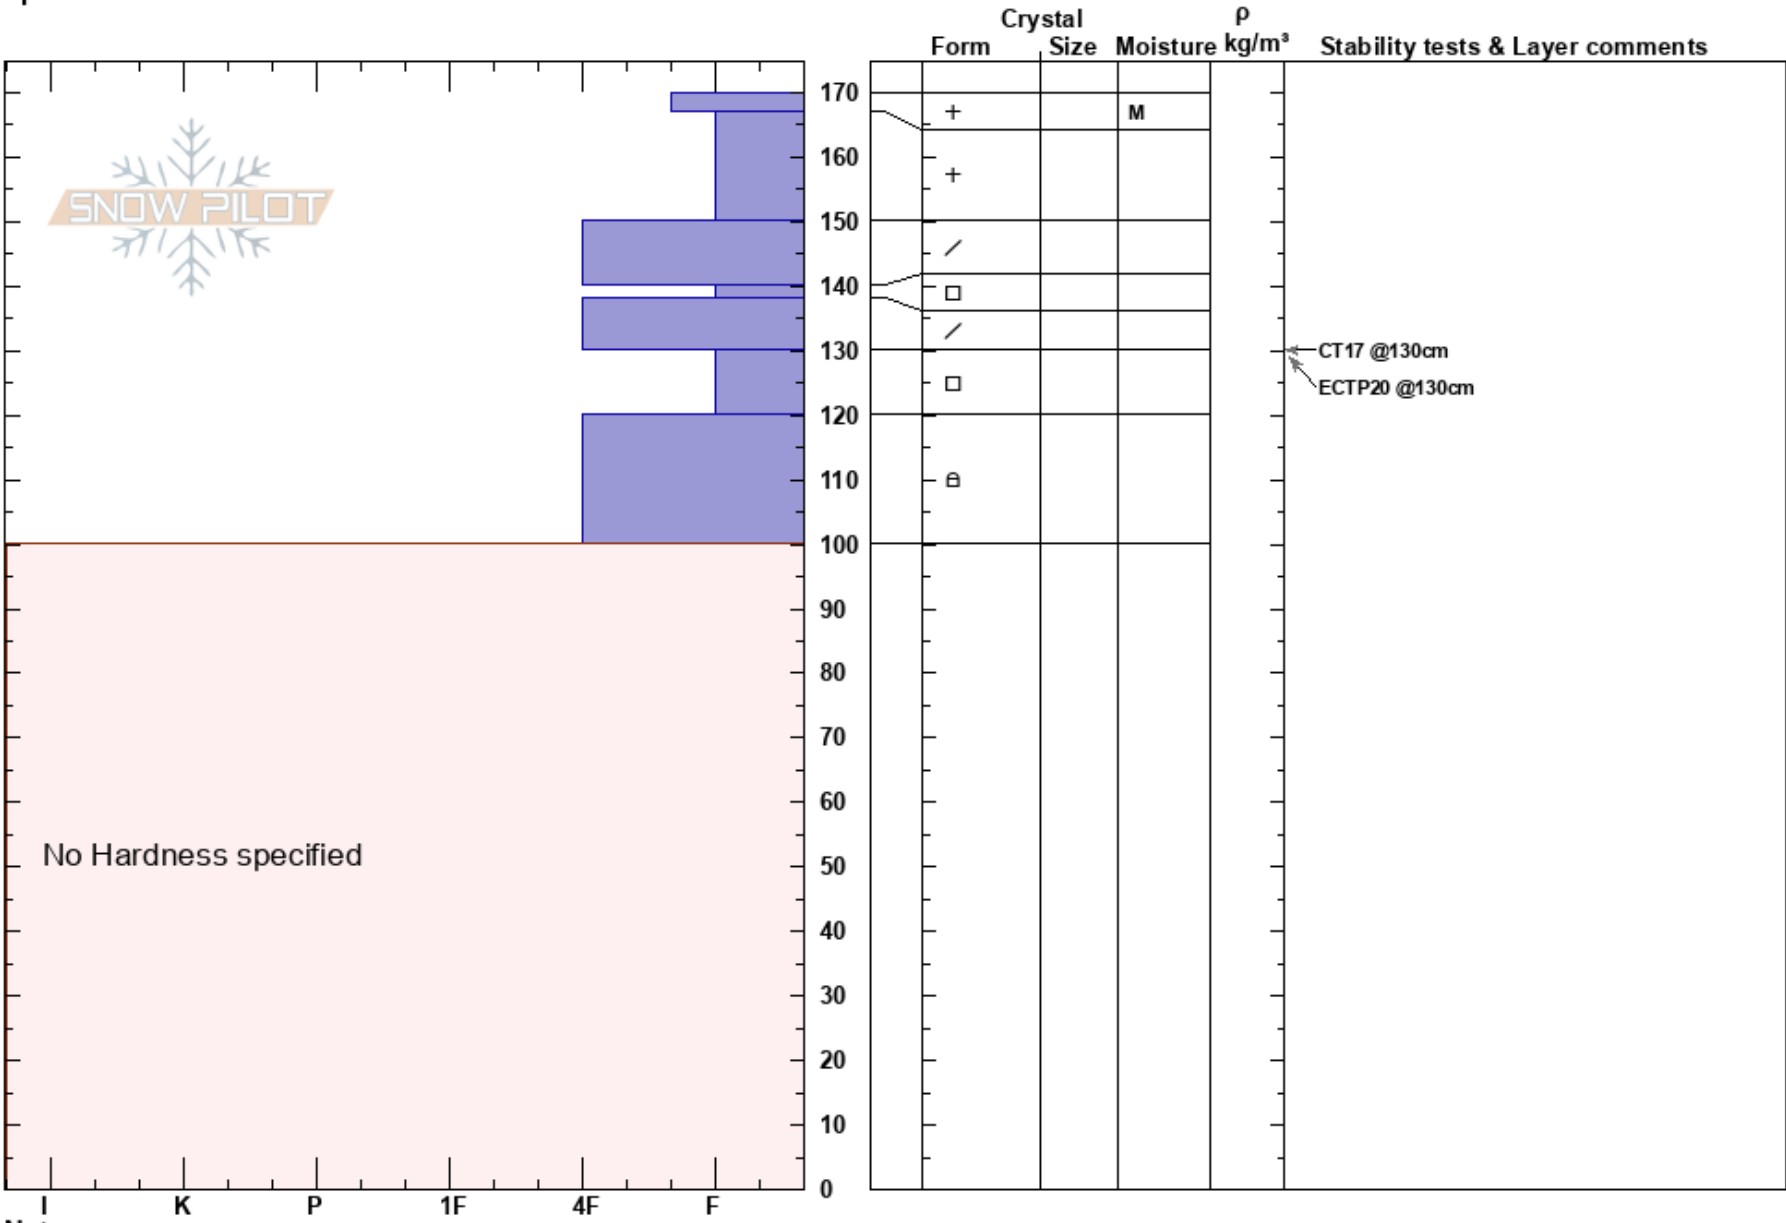

Sylvan, Cold Turkey
 Absaroka
 WY
 Elevation: 8700 ft
 Aspect: NE
 Specifics:

Shane Rathbun
 03/02/2022 - 12:30pm
 Co-ord: 44.46227N, -110.12562W
 Slope Angle: 26°
 Wind Loading: previous

Stability:
 Air Temperature:
 Sky Cover: BKN
 Precipitation: NO
 Wind: W Light Breeze

HS: 170
 PS: 10 130-120cm: Problematic layer

Layer Notes:

Notes: