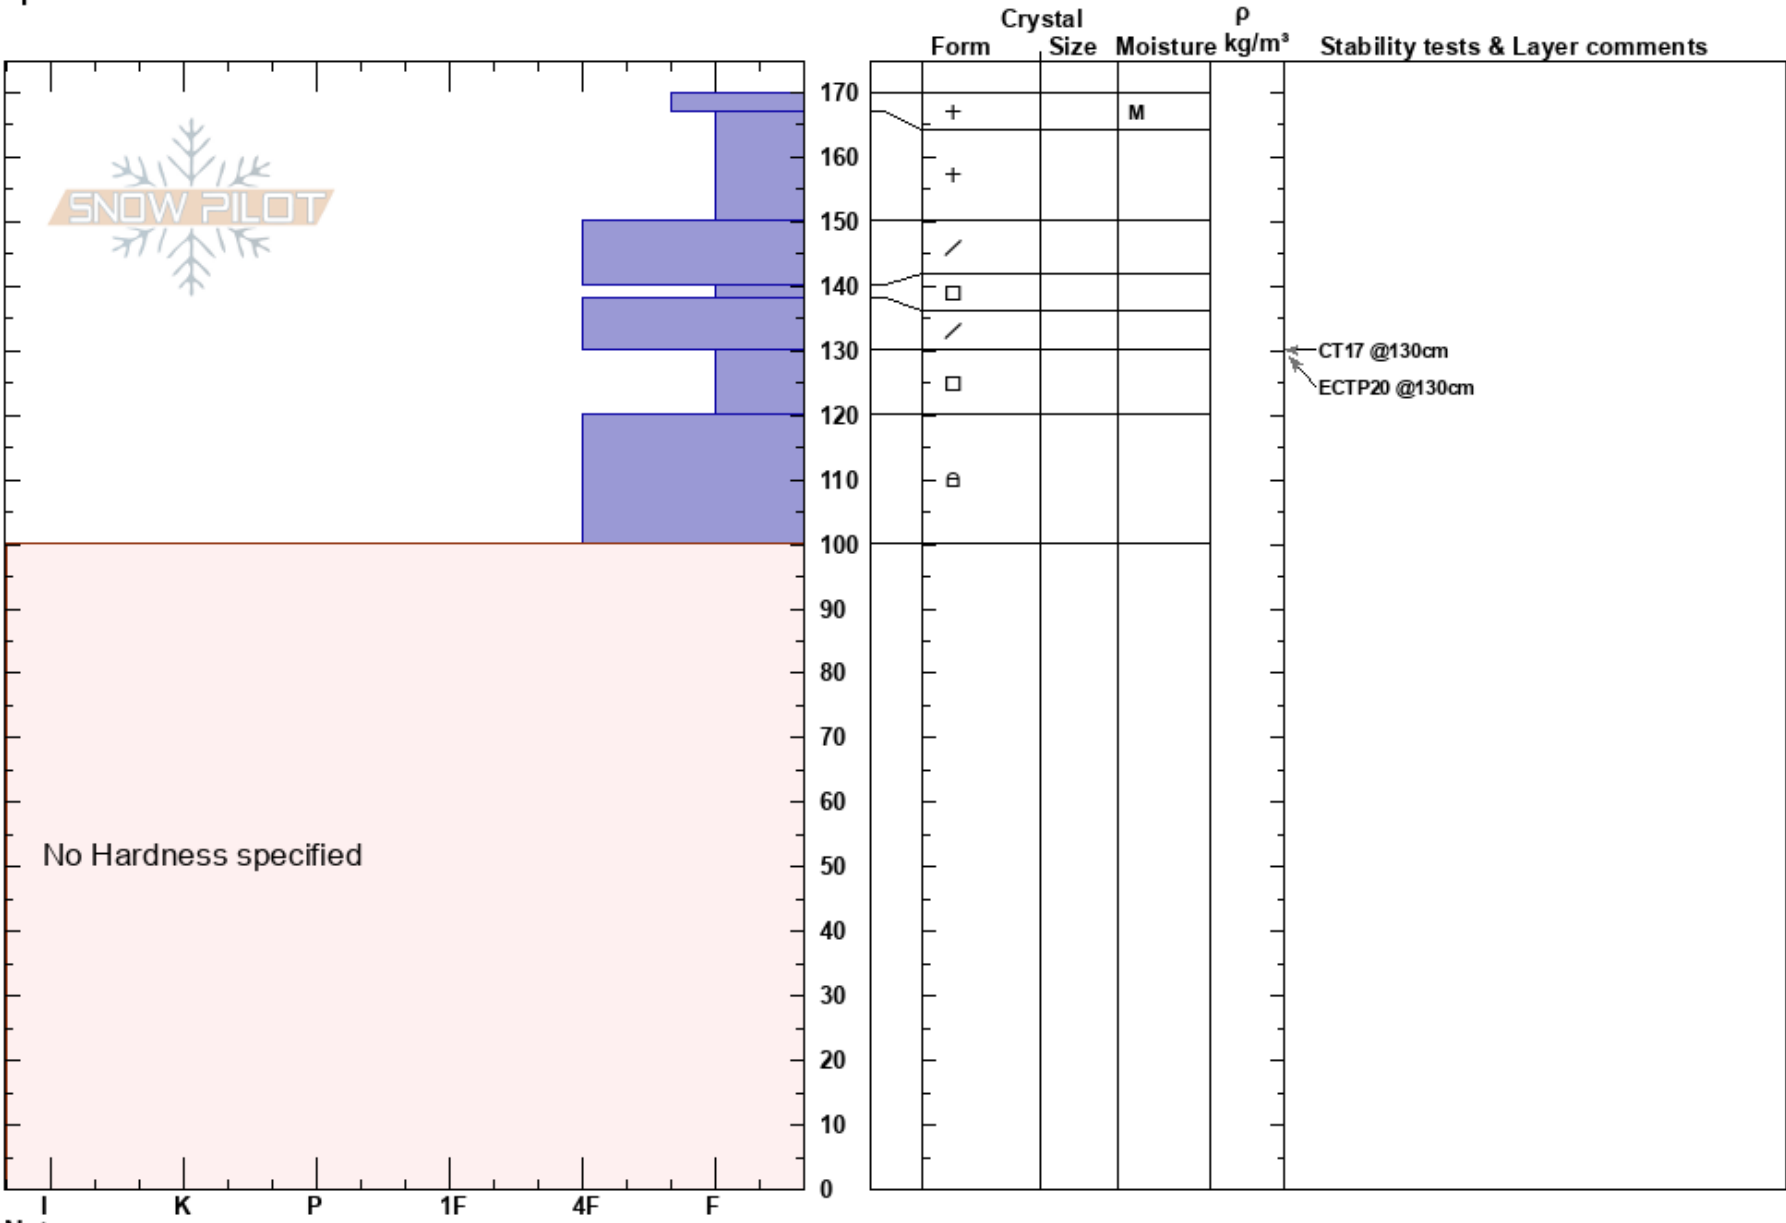

Sylvan, Cold Turkey
 Absaroka
 WY
 Elevation: 8700 ft
 Aspect: NE
 Specifics:

Shane Rathbun
 03/02/2022 - 12:30pm
 Co-ord: 44.46227N, -110.12562W
 Slope Angle: 26°
 Wind Loading: previous

Stability:
 Air Temperature:
 Sky Cover: BKN
 Precipitation: NO
 Wind: W Light Breeze

HS: 170
 PS: 10 130-120cm: Problematic layer

Notes: