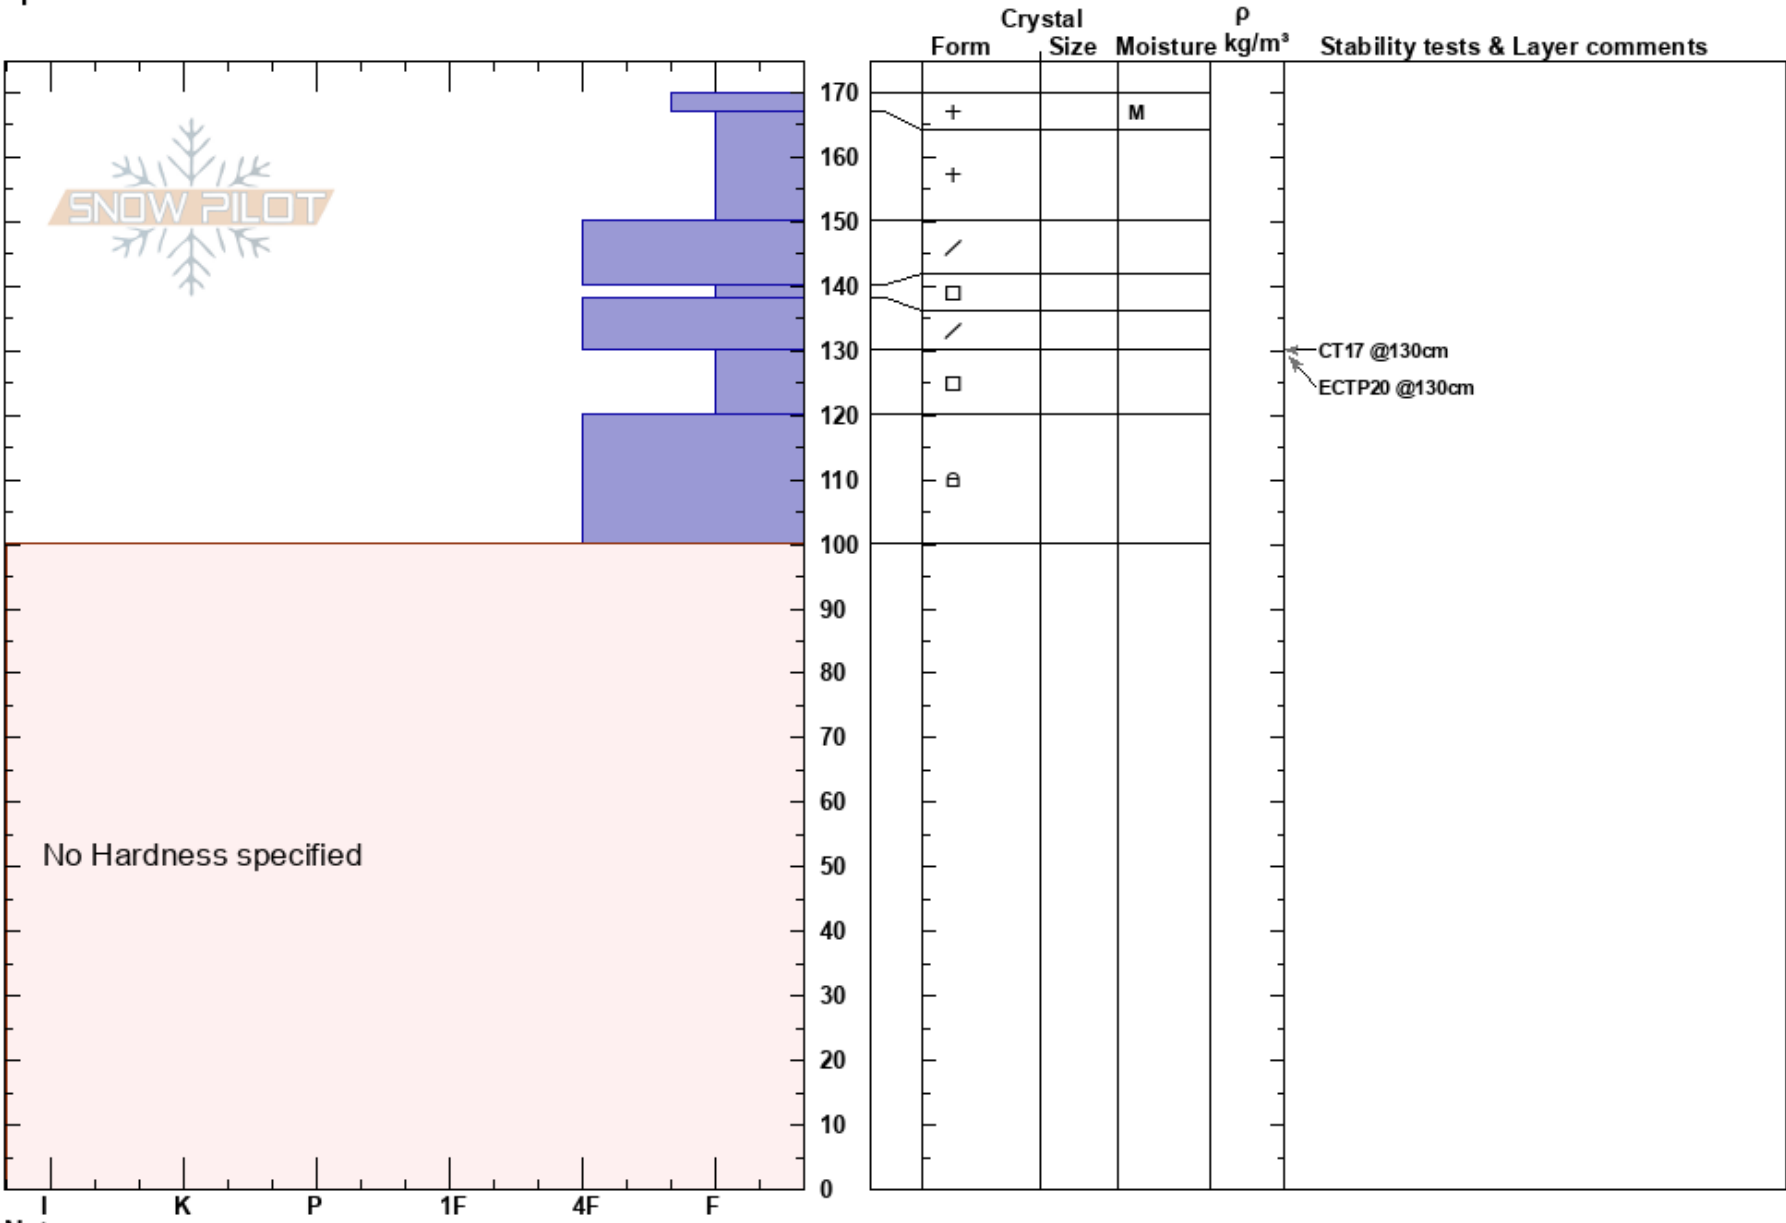

Sylvan, Cold Turkey  
 Absaroka  
 WY  
 Elevation: 8700 ft  
 Aspect: NE  
 Specifics:

Shane Rathbun  
 03/02/2022 - 12:30pm  
 Co-ord: 44.46227N, -110.12562W  
 Slope Angle: 26°  
 Wind Loading: previous

Stability:  
 Air Temperature:  
 Sky Cover: BKN  
 Precipitation: NO  
 Wind: W Light Breeze

HS: 170  
 PS: 10 130-120cm: Problematic layer

Notes: