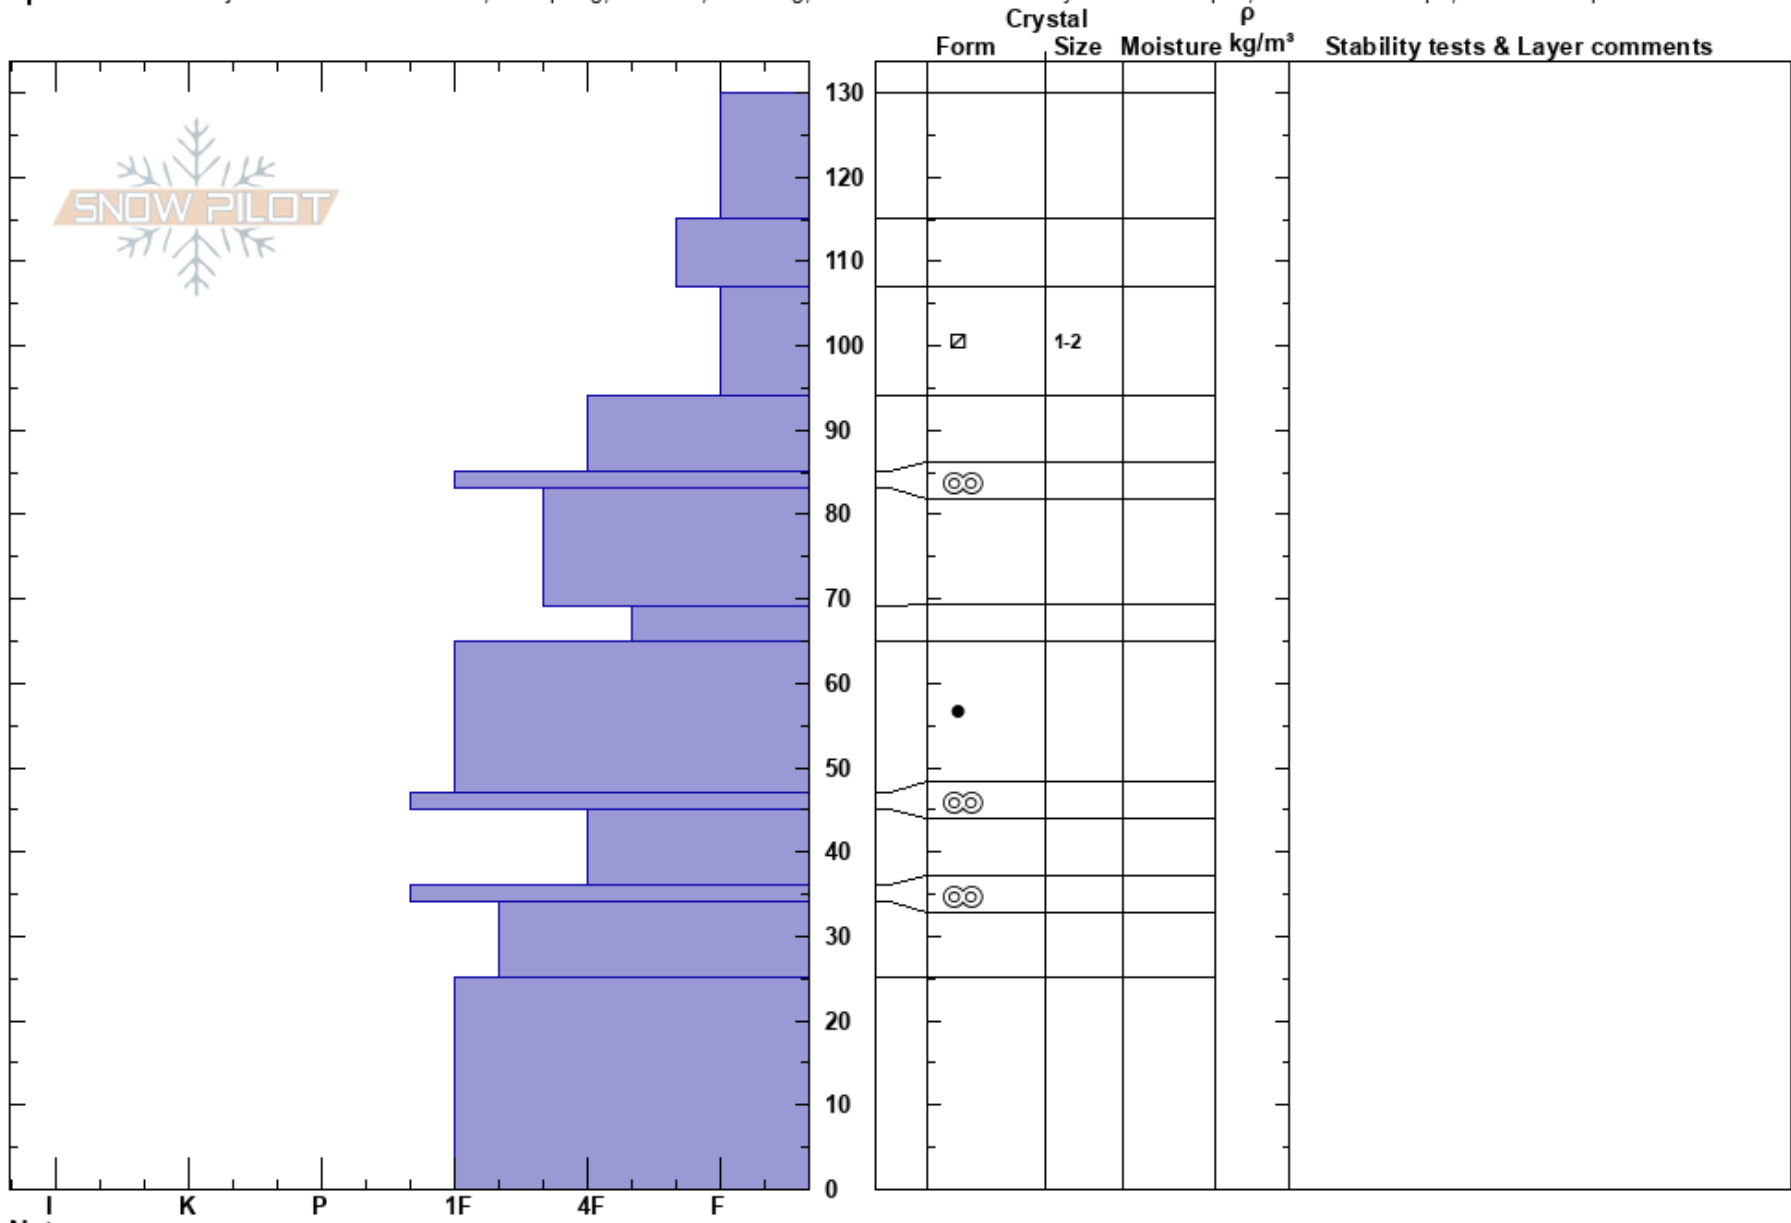

Moffit Basin
 Uinta Range
 UT
 Elevation: 10060 ft
 Aspect: 5°

Jason Boyer
 03/02/2022 - 11:00am
 Co-ord: 40.83396N, -110.99338W
 Slope Angle: 36°
 Wind Loading: no

Stability: Good
 Air Temperature:
 Sky Cover: FEW
 Precipitation:
 Wind: Calm
 HS: 130
 PF: 100 107-94cm: Problematic layer
 PS: 60

Specifics: Pit is adjacent to avalanche: other; Collapsing, localized; Cracking; Recent avalanche activity on similar slopes; Ski tracks on slope; We skied slope

Notes: