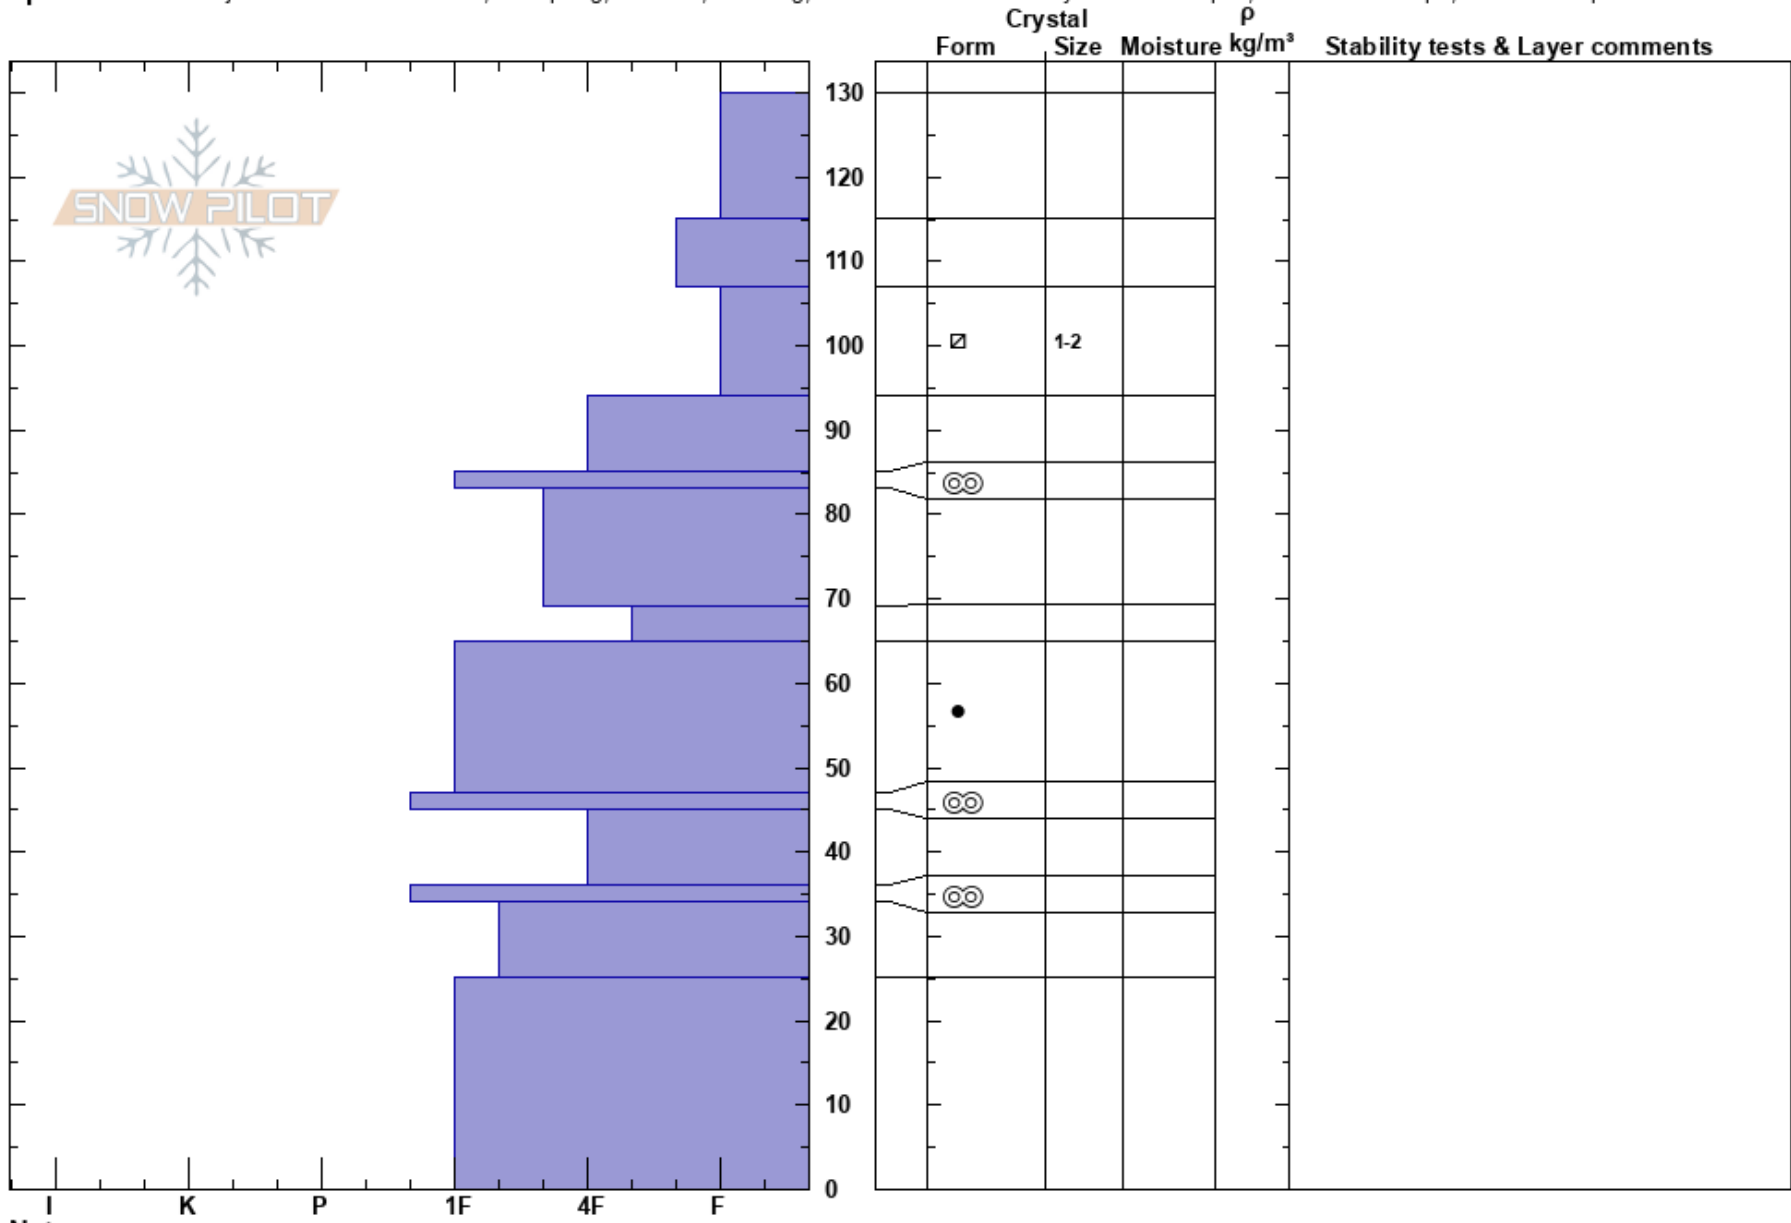

Moffit Basin  
 Uinta Range  
 UT  
 Elevation: 10060 ft  
 Aspect: 5°

Jason Boyer  
 03/02/2022 - 11:00am  
 Co-ord: 40.83396N, -110.99338W  
 Slope Angle: 36°  
 Wind Loading: no

Stability: Good  
 Air Temperature:  
 Sky Cover: FEW  
 Precipitation:  
 Wind: Calm  
 HS: 130  
 PF: 100 107-94cm: Problematic layer  
 PS: 60

Specifics: Pit is adjacent to avalanche: other; Collapsing, localized; Cracking; Recent avalanche activity on similar slopes; Ski tracks on slope; We skied slope

Notes: