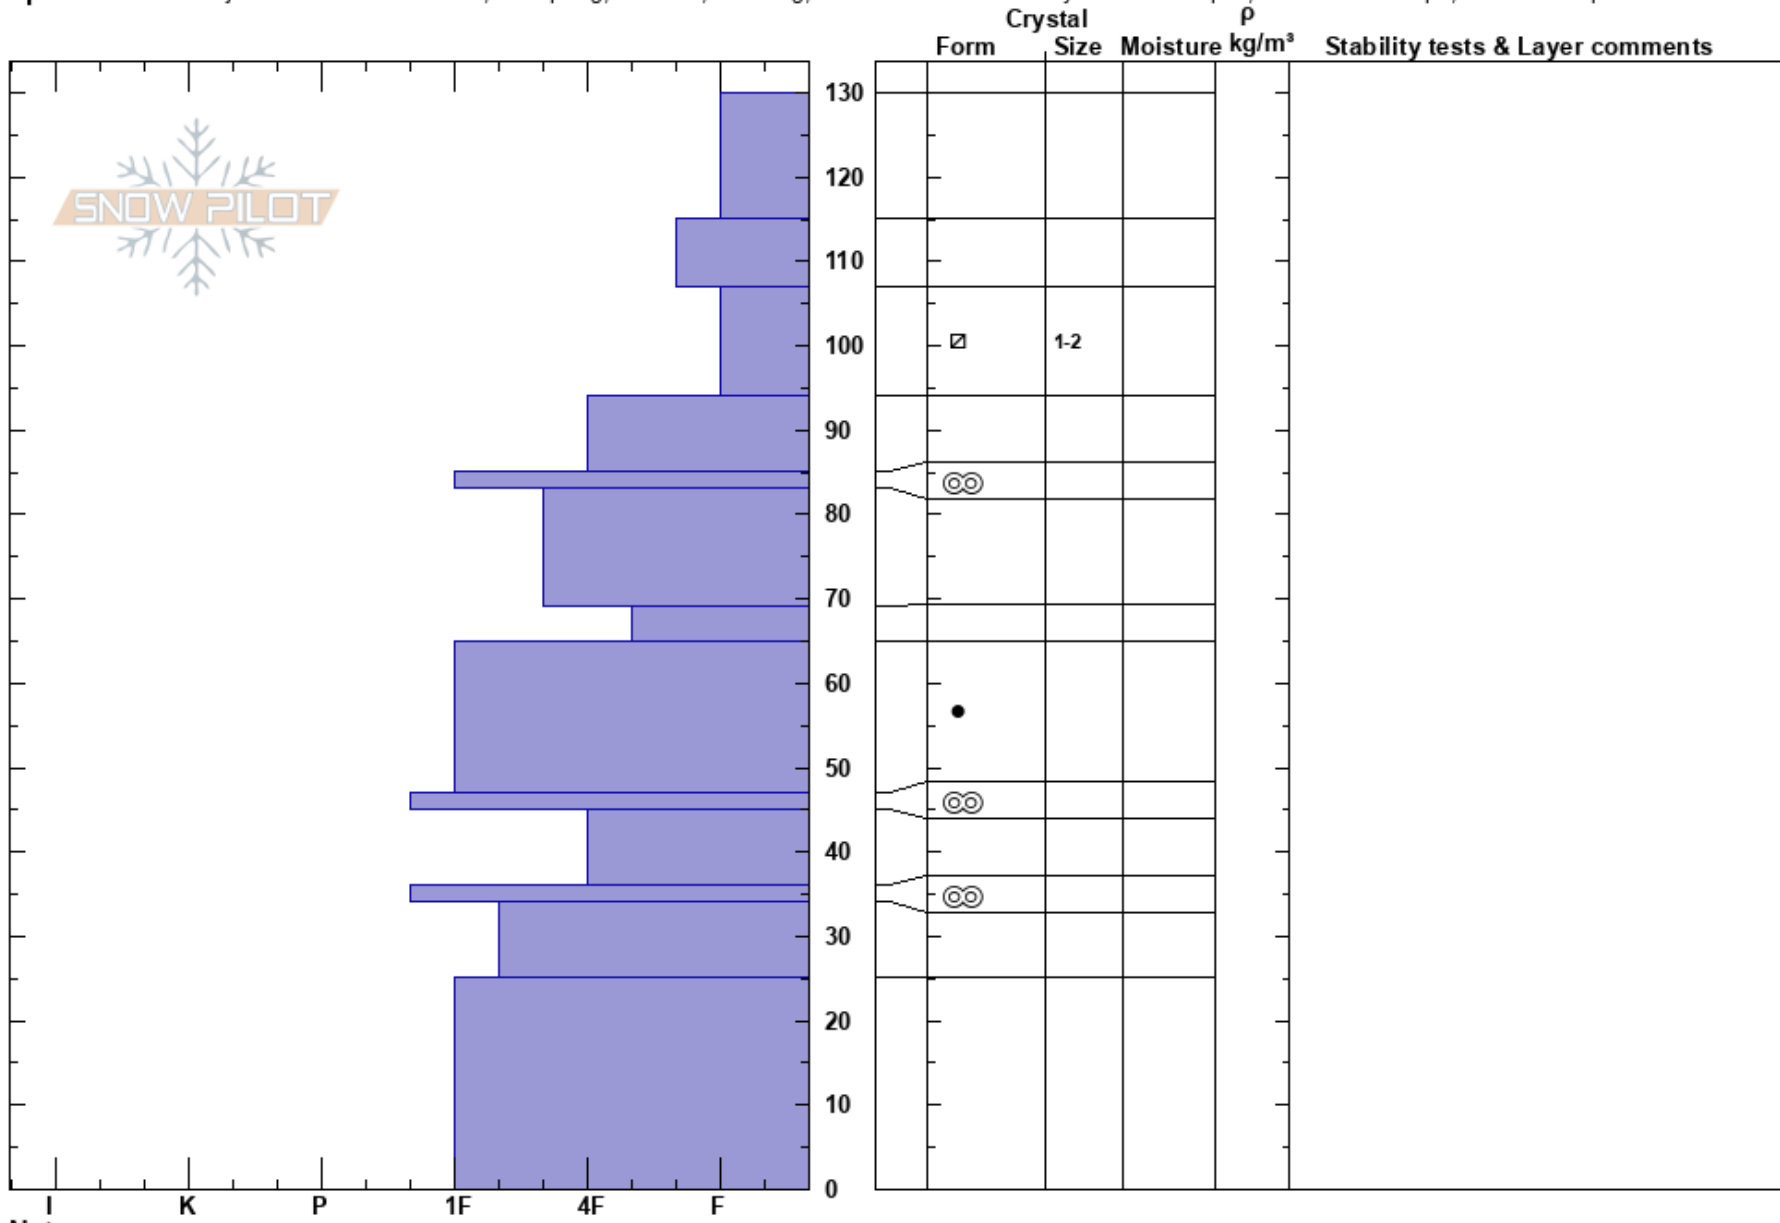

Moffit Basin  
 Uinta Range  
 UT  
 Elevation: 10060 ft  
 Aspect: 5°

Jason Boyer  
 03/02/2022 - 11:00am  
 Co-ord: 40.83396N, -110.99338W  
 Slope Angle: 36°  
 Wind Loading: no

Stability: Good  
 Air Temperature:  
 Sky Cover: FEW  
 Precipitation:  
 Wind: Calm  
 HS: 130  
 PF: 100 107-94cm: Problematic layer  
 PS: 60

Specifics: Pit is adjacent to avalanche: other; Collapsing, localized; Cracking; Recent avalanche activity on similar slopes; Ski tracks on slope; We skied slope

Notes: