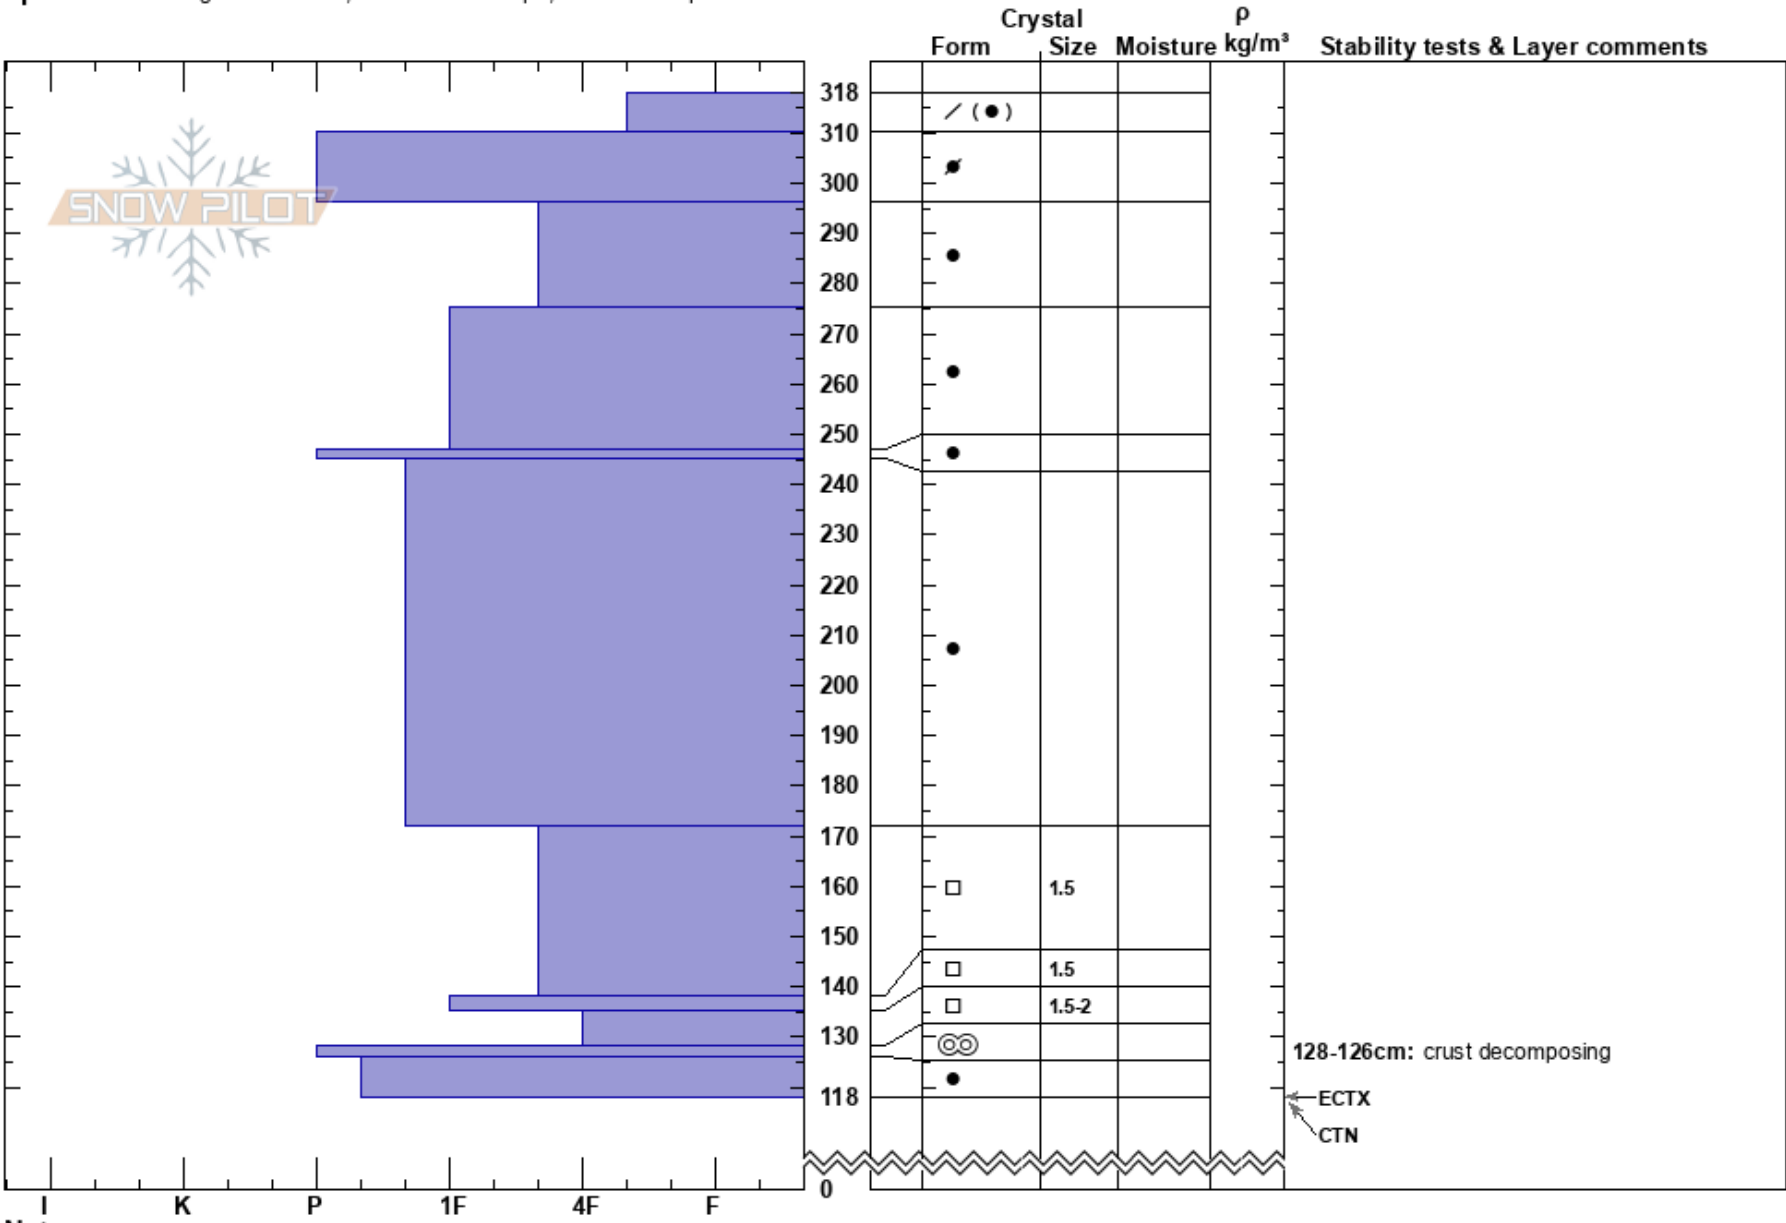

Whale  
 Madison Range-N  
 MT  
 Elevation: 10449 ft  
 Aspect: NE  
 Specifics: Pit dug in a Ski Area; Ski tracks on slope; We skied slope

Jon Hageness  
 03/02/2022 - 12:30pm  
 Co-ord: 45.28142N, -111.45250W  
 Slope Angle: 41°  
 Wind Loading: yes

Stability: **Air Temperature:**  
 Sky Cover: OVC  
 Precipitation: NO  
 Wind: W Moderate

HS:318  
 Layer Notes: 128-126cm: crust decomposing

Notes: