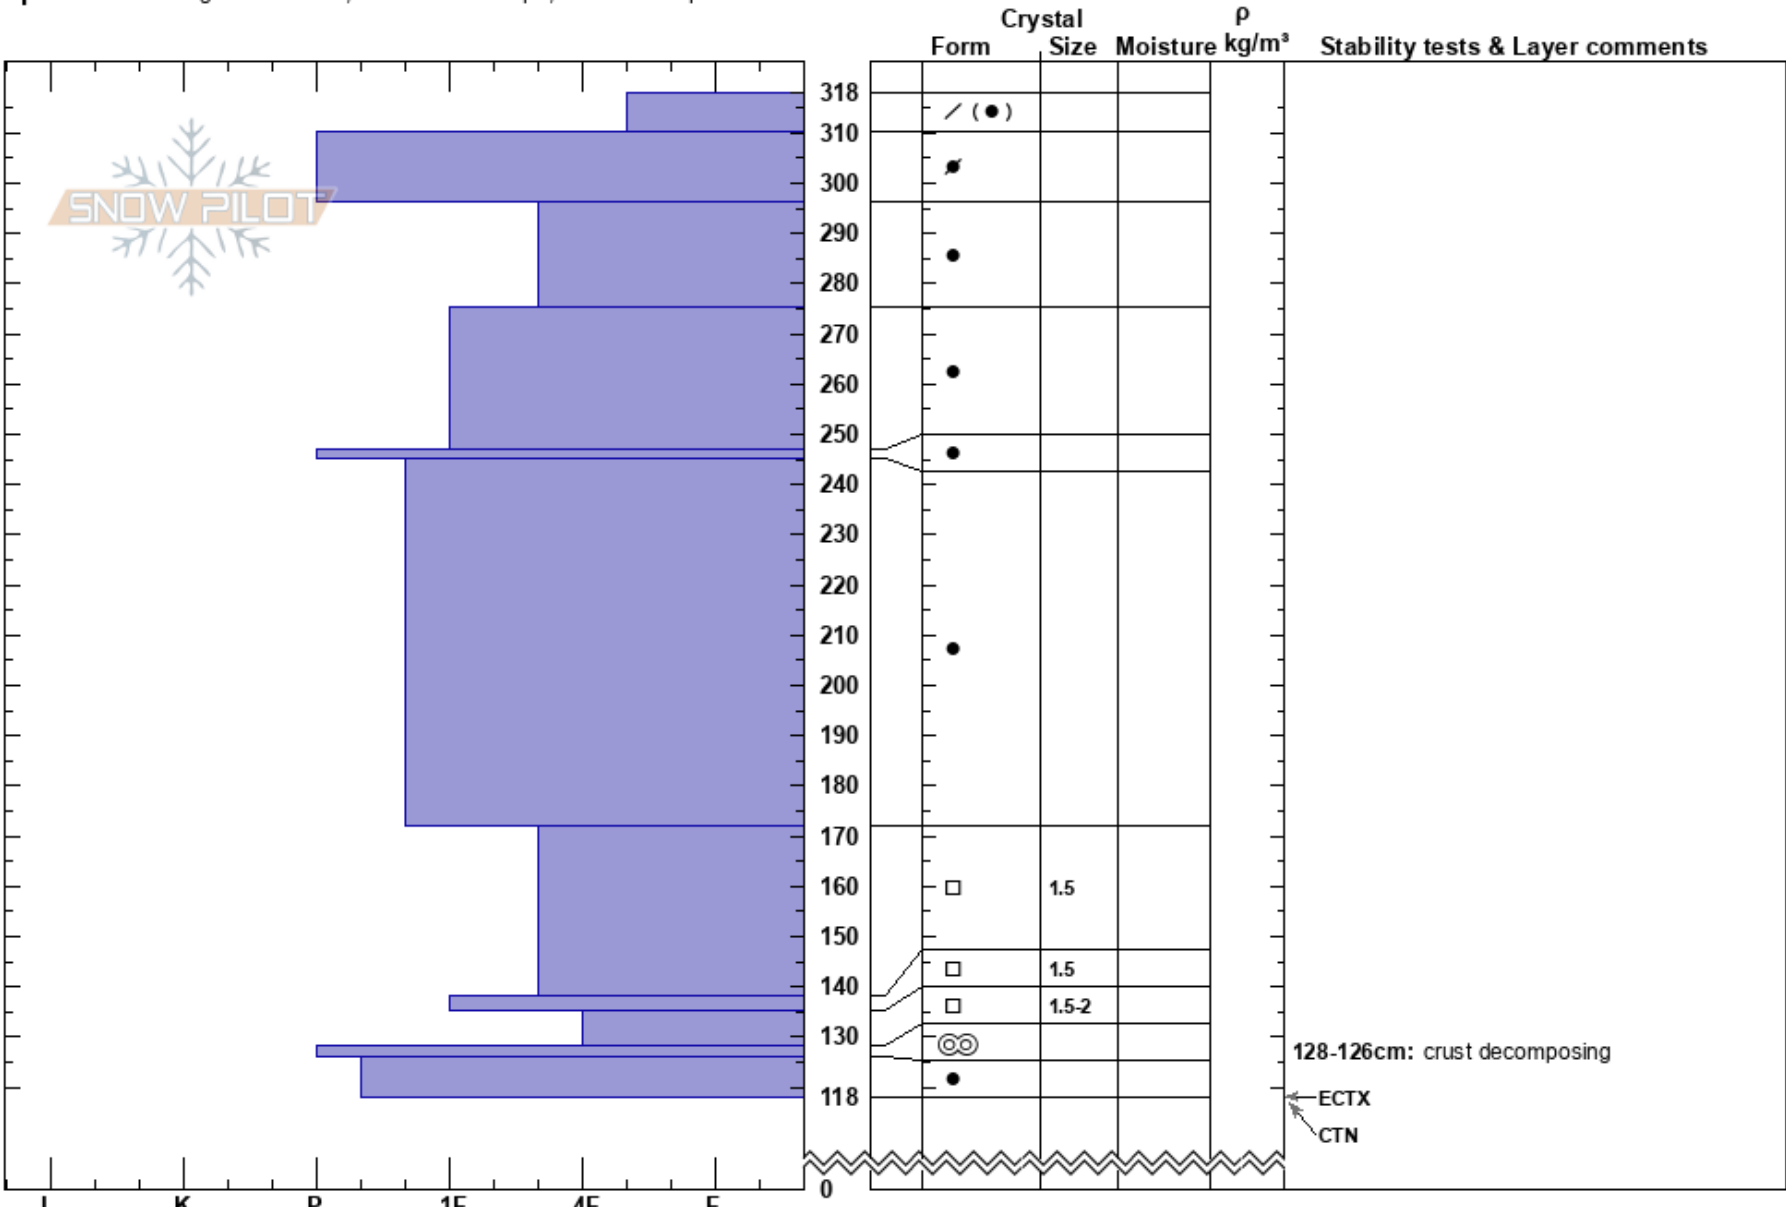

Whale
 Madison Range-N
 MT
 Elevation: 10449 ft
 Aspect: NE
 Specifics: Pit dug in a Ski Area; Ski tracks on slope; We skied slope

Jon Hageness
 03/02/2022 - 12:30pm
 Co-ord: 45.28142N, -111.45250W
 Slope Angle: 41°
 Wind Loading: yes

Stability: **Air Temperature:**
 Sky Cover: OVC
 Precipitation: NO
 Wind: W Moderate

HS:318
 Layer Notes: 128-126cm: crust decomposing

Notes: