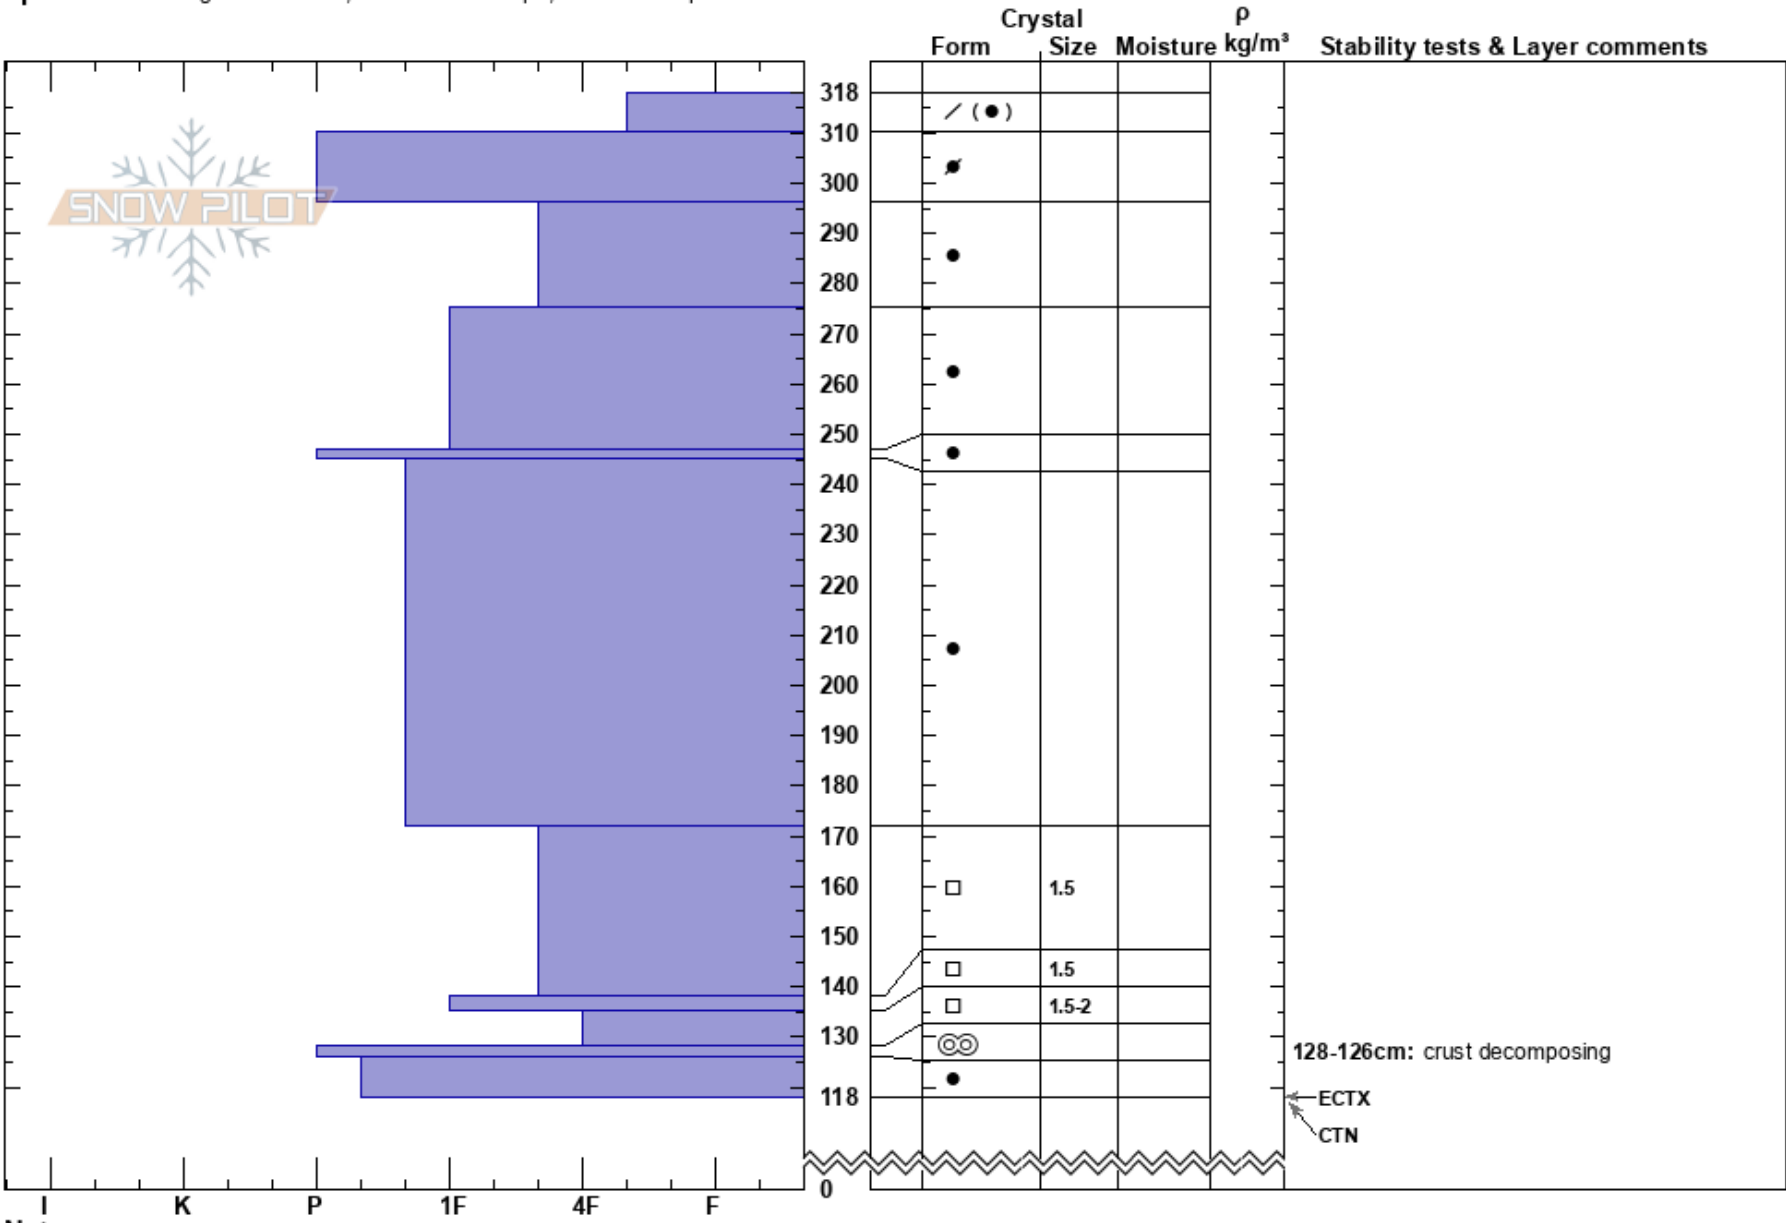

Whale
 Madison Range-N
 MT
 Elevation: 10449 ft
 Aspect: NE
 Specifics: Pit dug in a Ski Area; Ski tracks on slope; We skied slope

Jon Hageness
 03/02/2022 - 12:30pm
 Co-ord: 45.28142N, -111.45250W
 Slope Angle: 41°
 Wind Loading: yes

Stability: **HS:318**
 Air Temperature: 128-126cm: crust decomposing
 Sky Cover: OVC
 Precipitation: NO
 Wind: W Moderate

Notes: