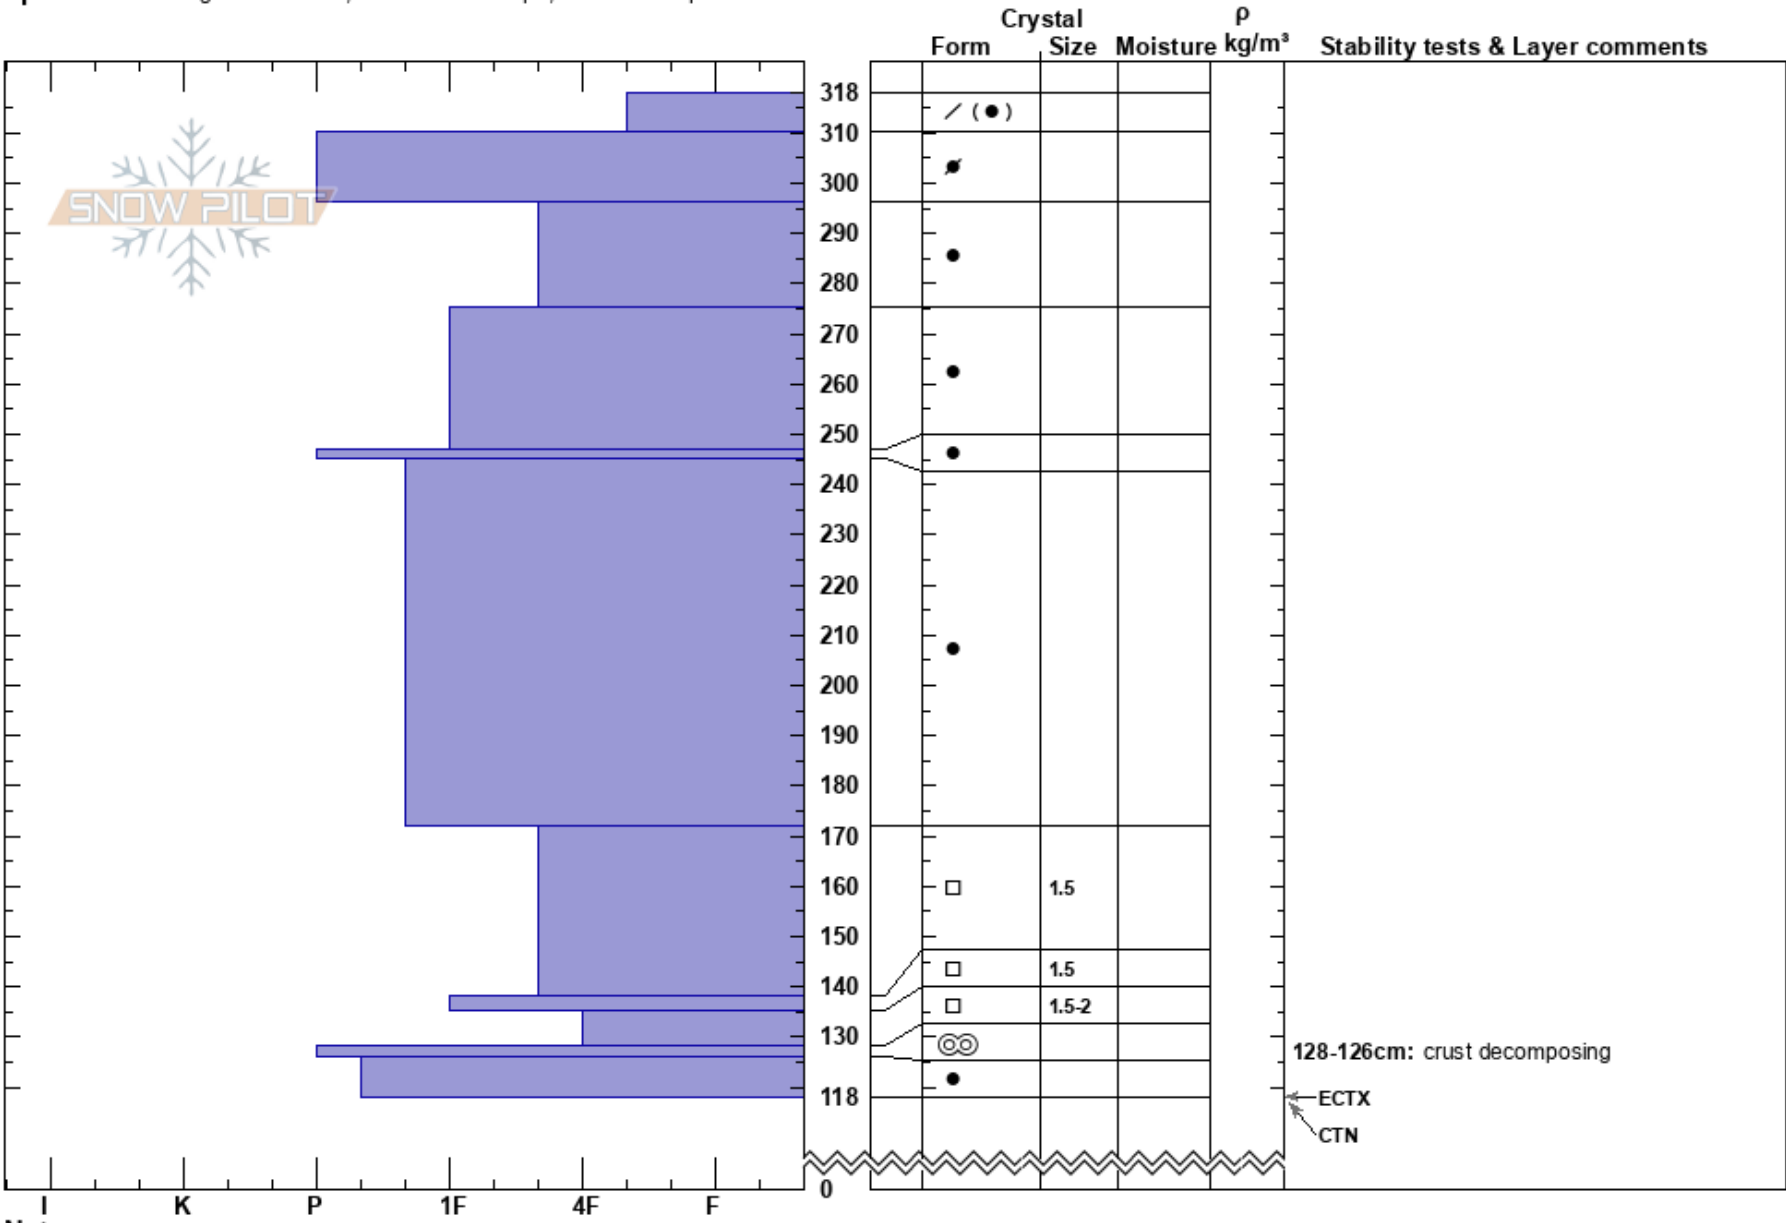

Whale  
 Madison Range-N  
 MT  
 Elevation: 10449 ft  
 Aspect: NE  
 Specifics: Pit dug in a Ski Area; Ski tracks on slope; We skied slope

Jon Hageness  
 03/02/2022 - 12:30pm  
 Co-ord: 45.28142N, -111.45250W  
 Slope Angle: 41°  
 Wind Loading: yes

Stability: **HS:318**  
 Air Temperature: 128-126cm: crust decomposing  
 Sky Cover: OVC  
 Precipitation: NO  
 Wind: W Moderate

Notes: