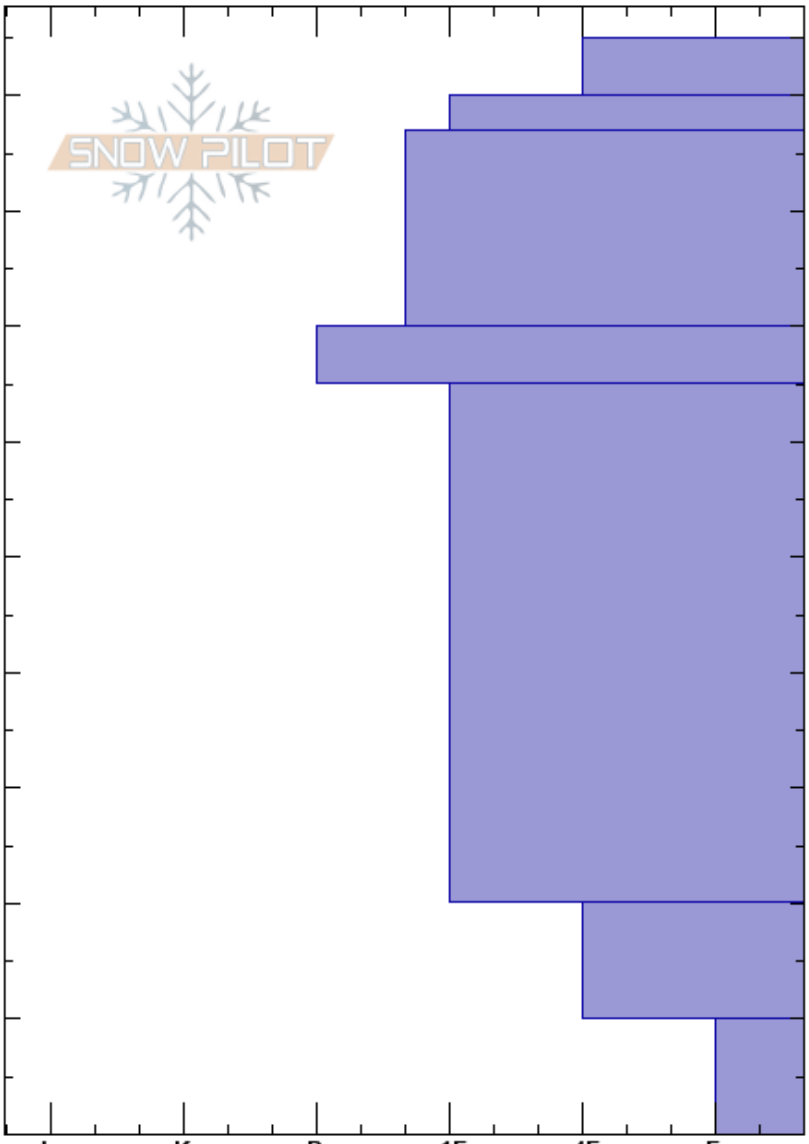

East Face Jacques
 Gore Range
 CO
 Elevation: 12862 ft
 Aspect: 90°
 Specifics:

Baylee Rice
 03/02/2022 - 12:30pm
 Co-ord: 39.45387N, -106.19522W
 Slope Angle: 33°
 Wind Loading: previous

Stability:
 Air Temperature:
 Sky Cover: FEW
 Precipitation: NO
 Wind: W Calm

HS: 95
 PF: 19 65-20cm: Problematic layer
 PS: 6

Crystal Form	Crystal Size	Moisture	ρ kg/m ³	Stability tests & Layer comments
□				
•				
•				
•				
•				← ECTN20 @65cm
e (□)				
□				← CT12, SC @20cm ← CT12, SP @20cm ← PST100/100 (Arr) @20cm
^				← ECTX