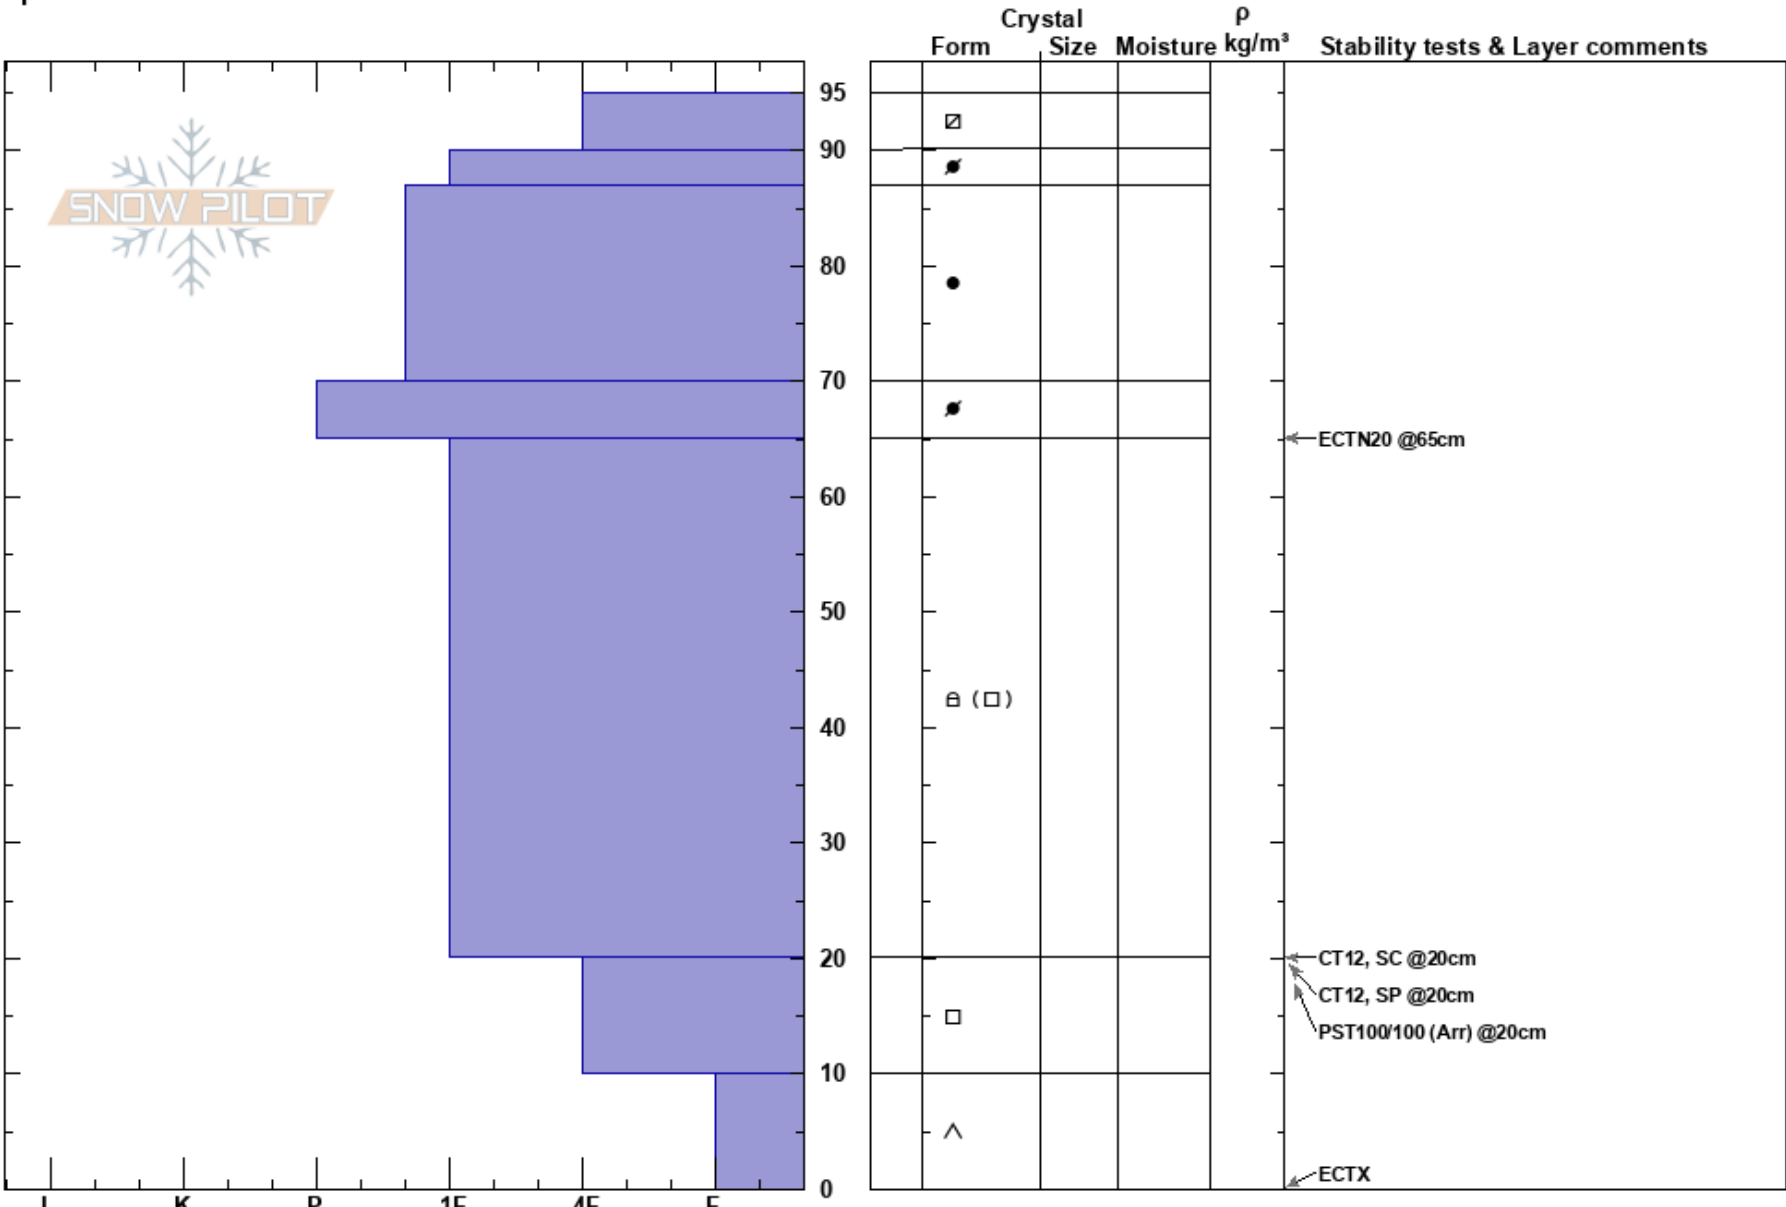

East Face Jacques
 Gore Range
 CO
Elevation: 12862 ft
Aspect: 90°
Specifics:

Baylee Rice
 03/02/2022 - 12:30pm
Co-ord: 39.45387N, -106.19522W
Slope Angle: 33°
Wind Loading: previous

Stability:
Air Temperature:
Sky Cover: FEW
Precipitation: NO
Wind: W Calm

HS: 95
PF: 19 65-20cm: Problematic layer
PS: 6

Notes: