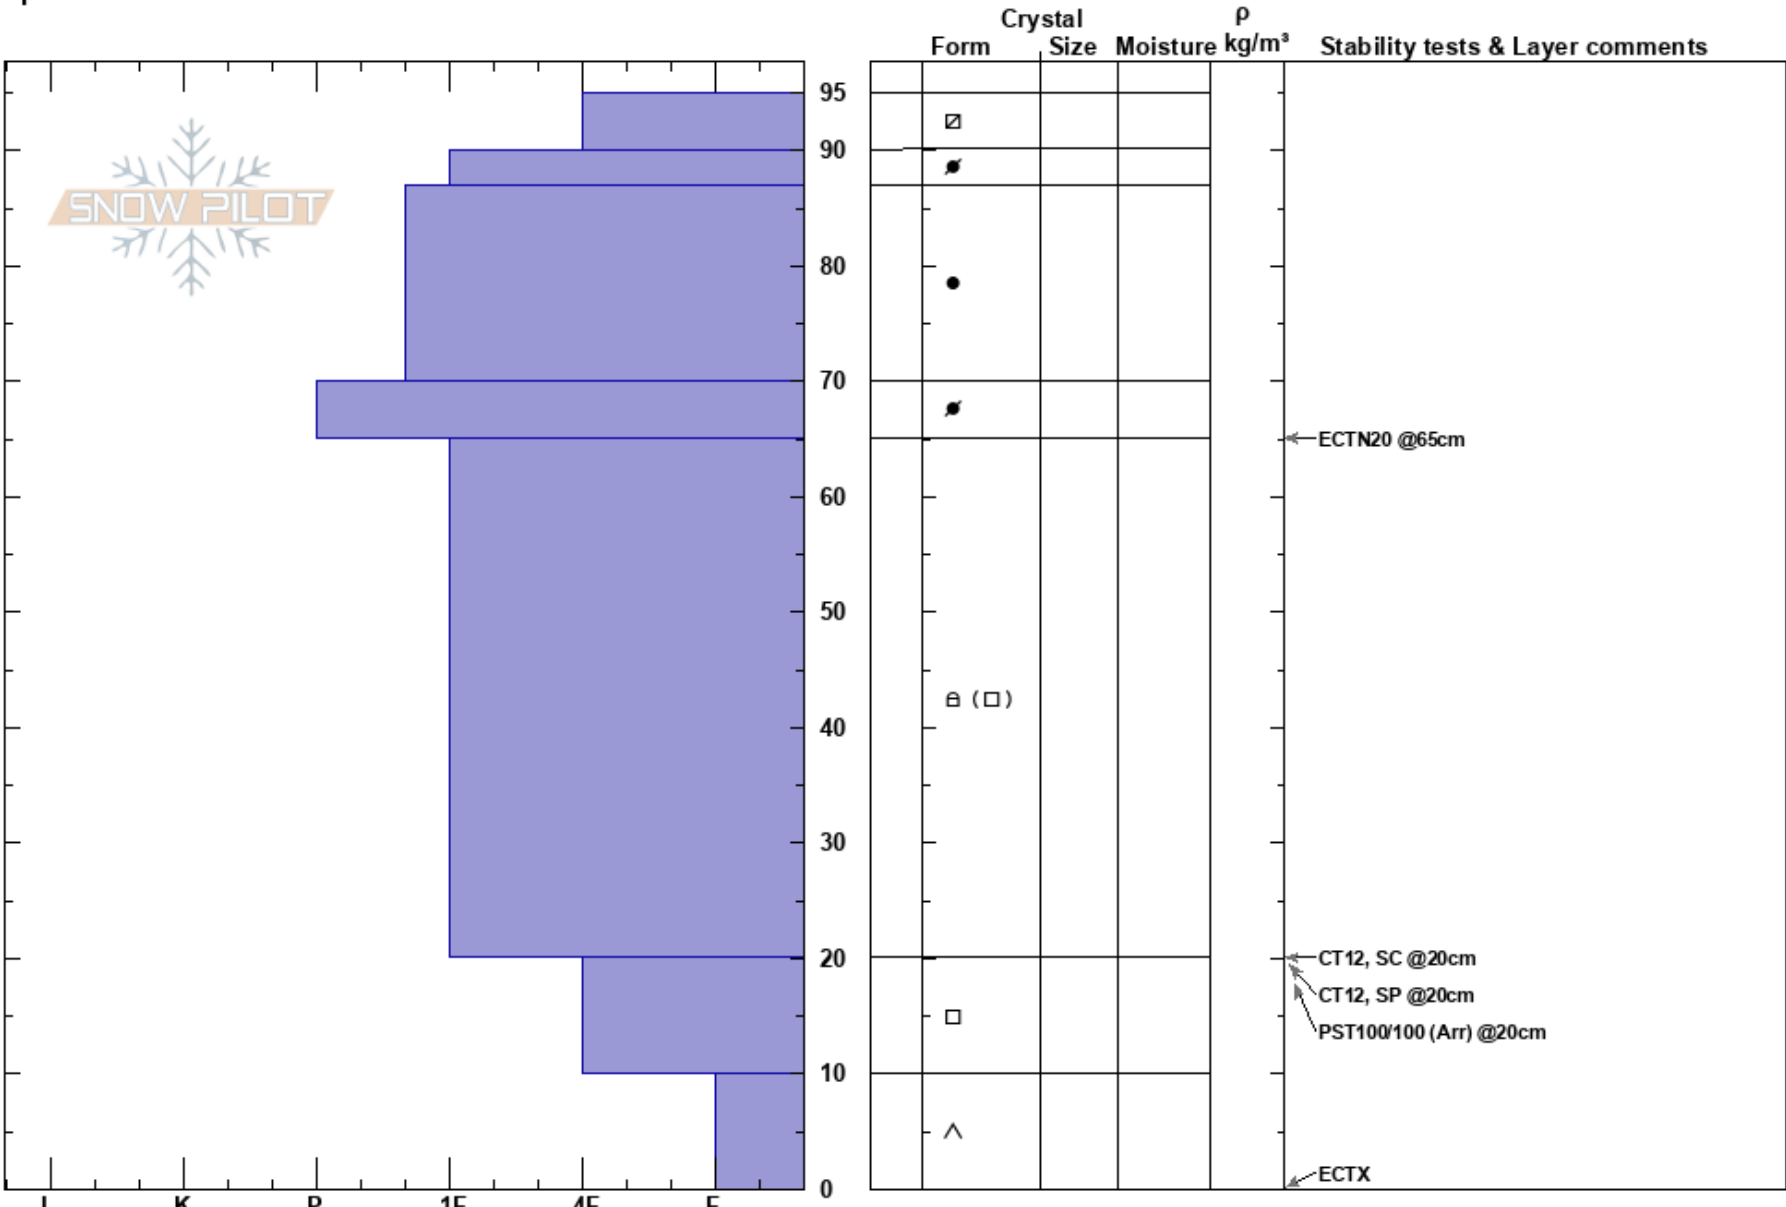

East Face Jacques  
 Gore Range  
 CO  
**Elevation:** 12862 ft  
**Aspect:** 90°  
**Specifics:**

Baylee Rice  
 03/02/2022 - 12:30pm  
**Co-ord:** 39.45387N, -106.19522W  
**Slope Angle:** 33°  
**Wind Loading:** previous

**Stability:**  
**Air Temperature:**  
**Sky Cover:** FEW  
**Precipitation:** NO  
**Wind:** W Calm

**HS:** 95  
**PF:** 19 65-20cm: Problematic layer  
**PS:** 6

**Notes:**