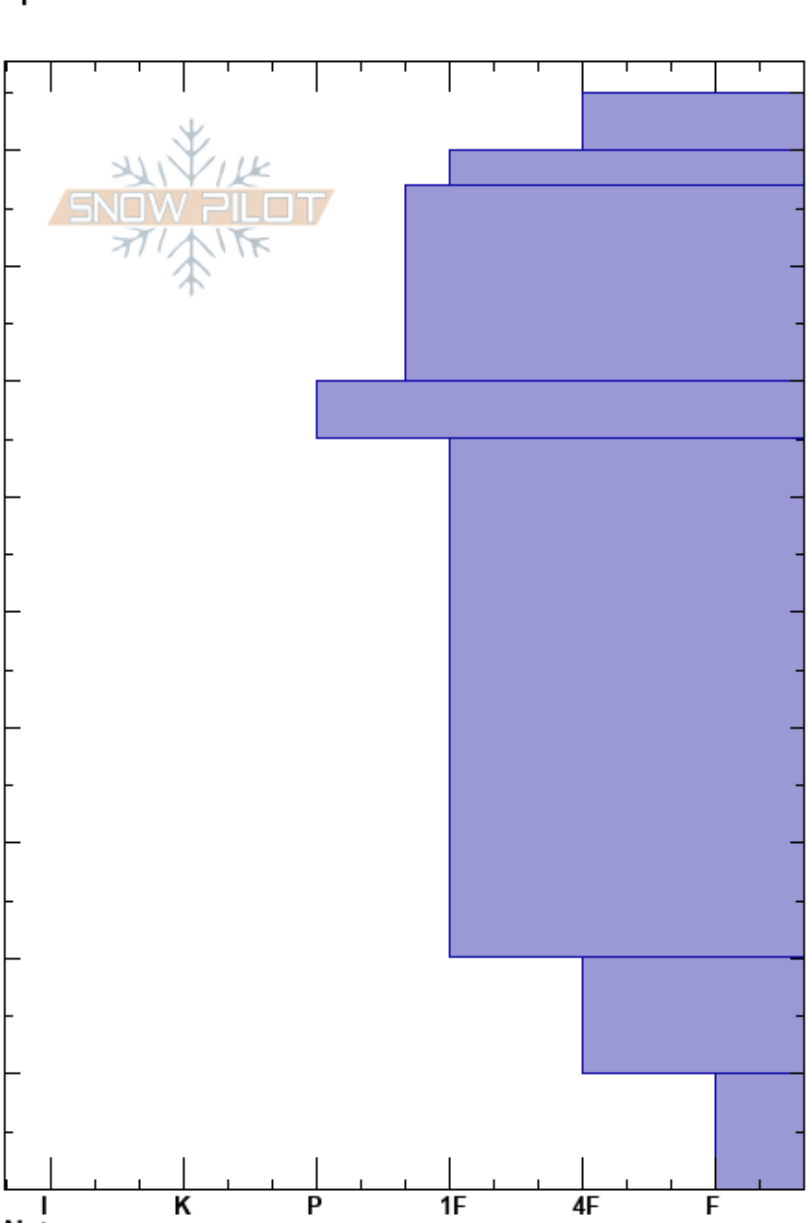

East Face Jacques
 Gore Range
 CO
Elevation: 12862 ft
Aspect: 90°
Specifics:

Baylee Rice
 03/02/2022 - 12:30pm
Co-ord: 39.45387N, -106.19522W
Slope Angle: 33°
Wind Loading: previous

Stability:
Air Temperature:
Sky Cover: FEW
Precipitation: NO
Wind: W Calm

HS: 95
PF: 19 65-20cm: Problematic layer
PS: 6

Height (m)	Crystal		ρ kg/m ³	Stability tests & Layer comments
	Form	Size		
95				
90	□			
88	•			
80	•			
70	•			← ECTN20 @65cm
40	e (□)			
20	□			← CT12, SC @20cm ← CT12, SP @20cm ← PST100/100 (Arr) @20cm
10	^			
0				← ECTX