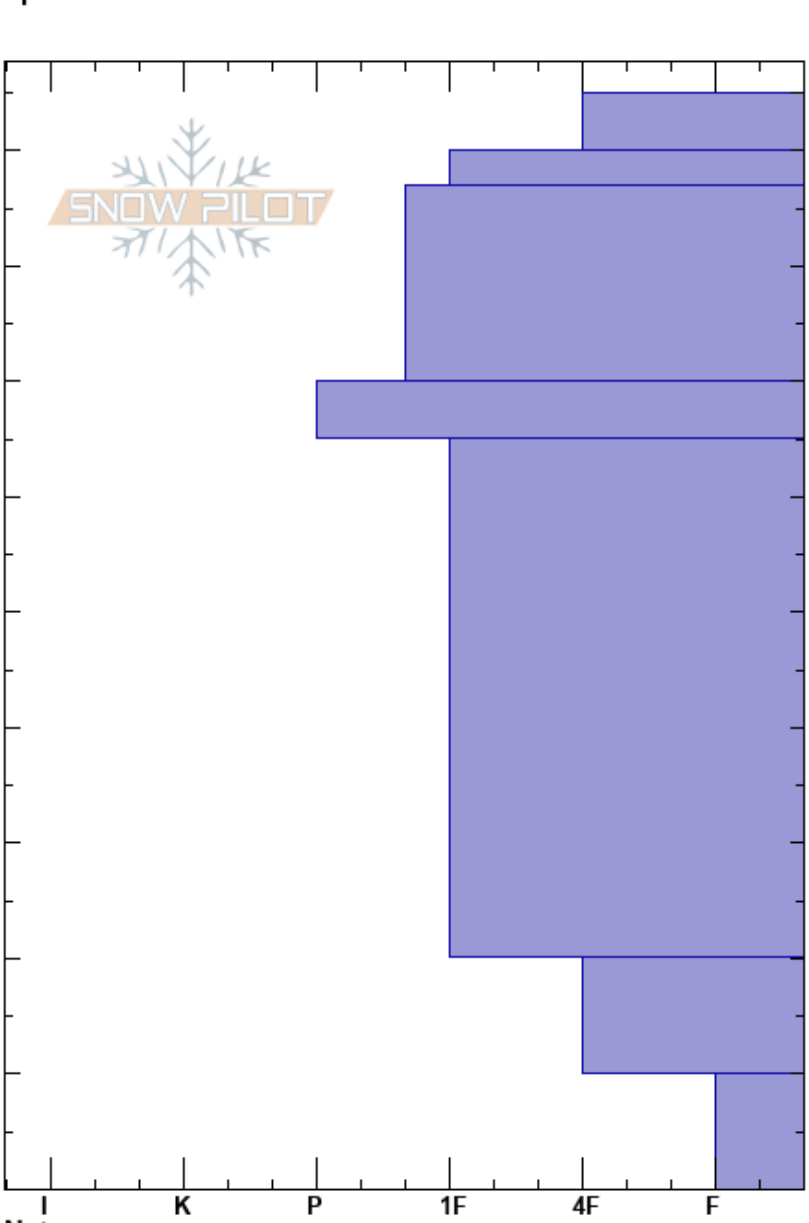

East Face Jacques  
 Gore Range  
 CO  
**Elevation:** 12862 ft  
**Aspect:** 90°  
**Specifics:**

Baylee Rice  
 03/02/2022 - 12:30pm  
**Co-ord:** 39.45387N, -106.19522W  
**Slope Angle:** 33°  
**Wind Loading:** previous

**Stability:**  
**Air Temperature:**  
**Sky Cover:** FEW  
**Precipitation:** NO  
**Wind:** W Calm

**HS:** 95  
**PF:** 19 65-20cm: Problematic layer  
**PS:** 6

Height (m)	Crystal		$\rho$ kg/m <sup>3</sup>	Stability tests & Layer comments
	Form	Size		
95				
90	□			
88	•			
80	•			
70	•			← ECTN20 @65cm
40	e (□)			
20	□			← CT12, SC @20cm ← CT12, SP @20cm ← PST100/100 (Arr) @20cm
10	^			
0				← ECTX