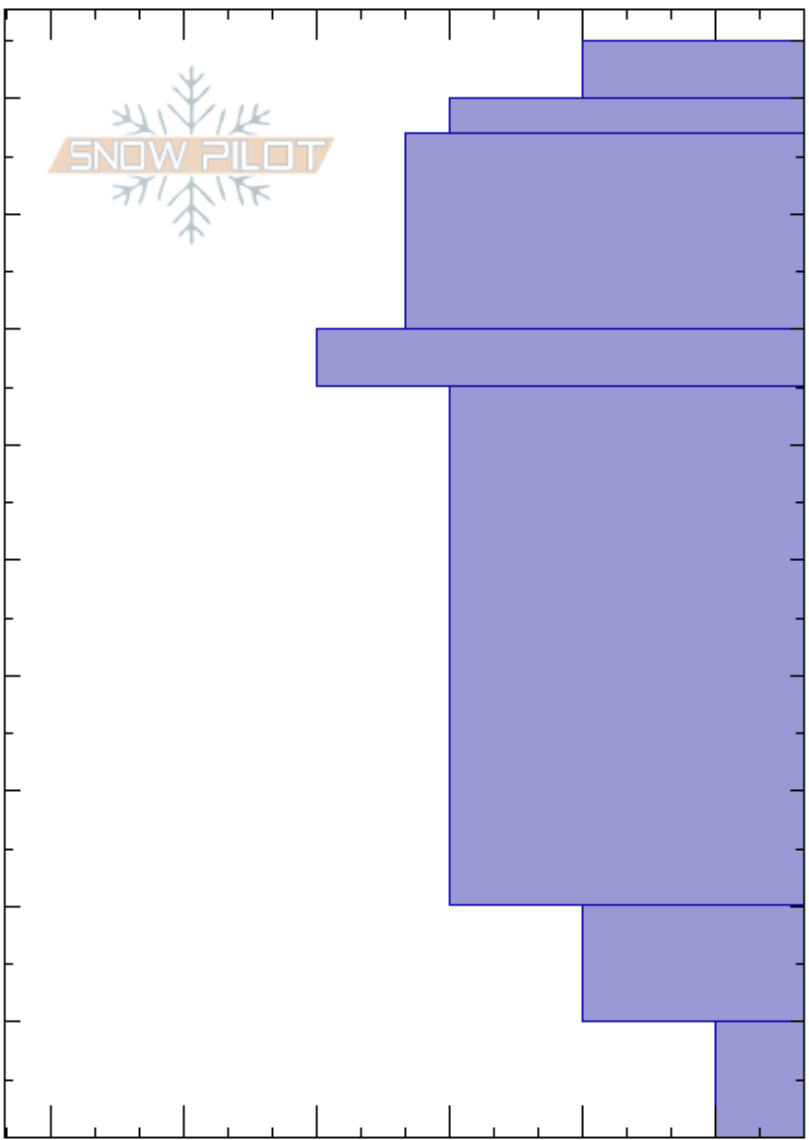

East Face Jacques
 Gore Range
 CO
Elevation: 12862 ft
Aspect: 90°
Specifics:

Baylee Rice
 03/02/2022 - 12:30pm
Co-ord: 39.45387N, -106.19522W
Slope Angle: 33°
Wind Loading: previous

Stability:
Air Temperature:
Sky Cover: FEW
Precipitation: NO
Wind: W Calm

HS: 95
PF: 19 65-20cm: Problematic layer
PS: 6

Depth (cm)	Crystal		ρ kg/m ³	Stability tests & Layer comments
	Form	Size		
95				
92	□			
90	•			
80	•			
70	•			← ECTN20 @65cm
40	e (□)			
20				← CT12, SC @20cm ← CT12, SP @20cm ← PST100/100 (Arr) @20cm
15	□			
10	^			← ECTX