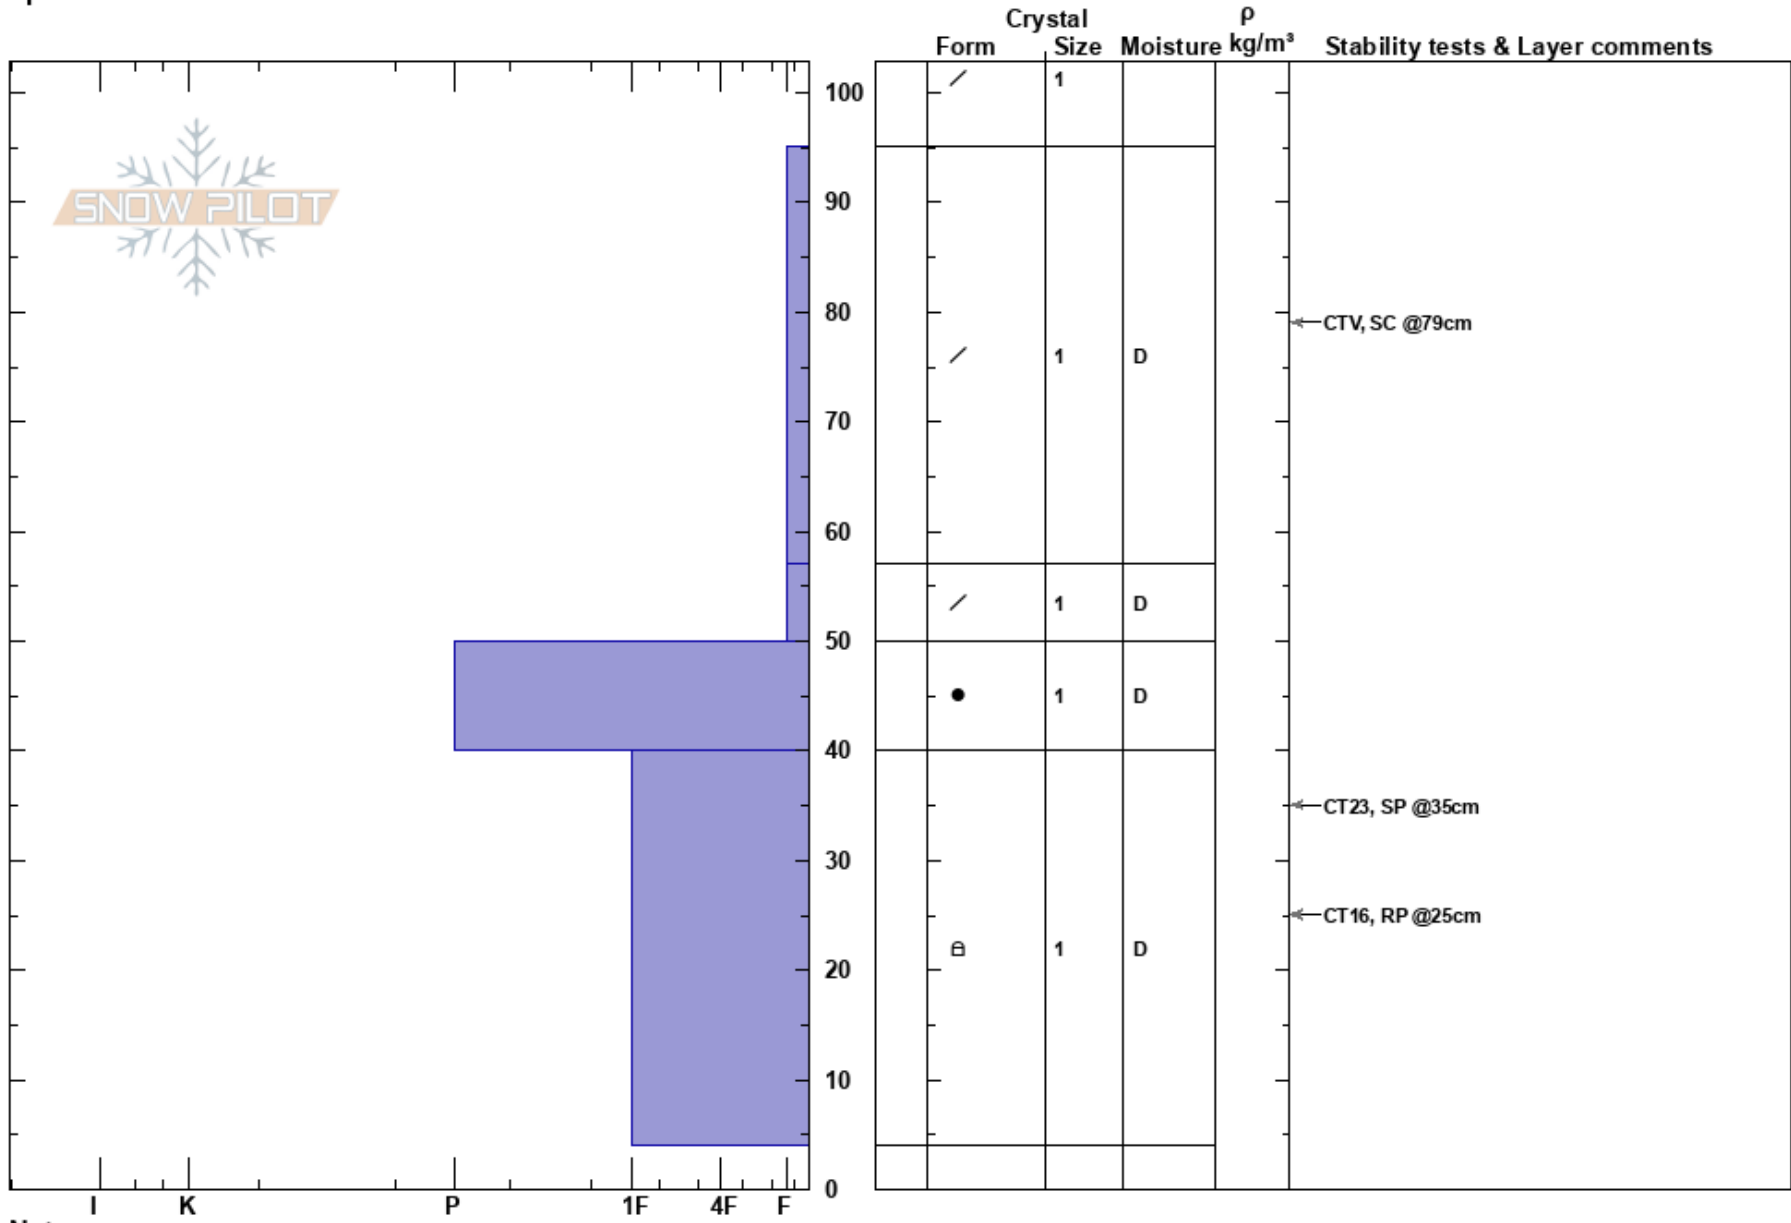

Sifton Shoulder
 Columbia Mountains
 BC
 Elevation: 2400 m
 Aspect: SE
 Specifics:

Conner Bom
 01/02/2022 - 12:40
 Co-ord: 11U 429213W 5725897N
 Slope Angle:
 Wind Loading:

Stability:
 Air Temperature: -11.1°C PF: 80
 Sky Cover: BKN
 Precipitation: NO
 Wind: Light Breeze

Layer Notes:

Notes: HS unknown, only observed 95 cm down