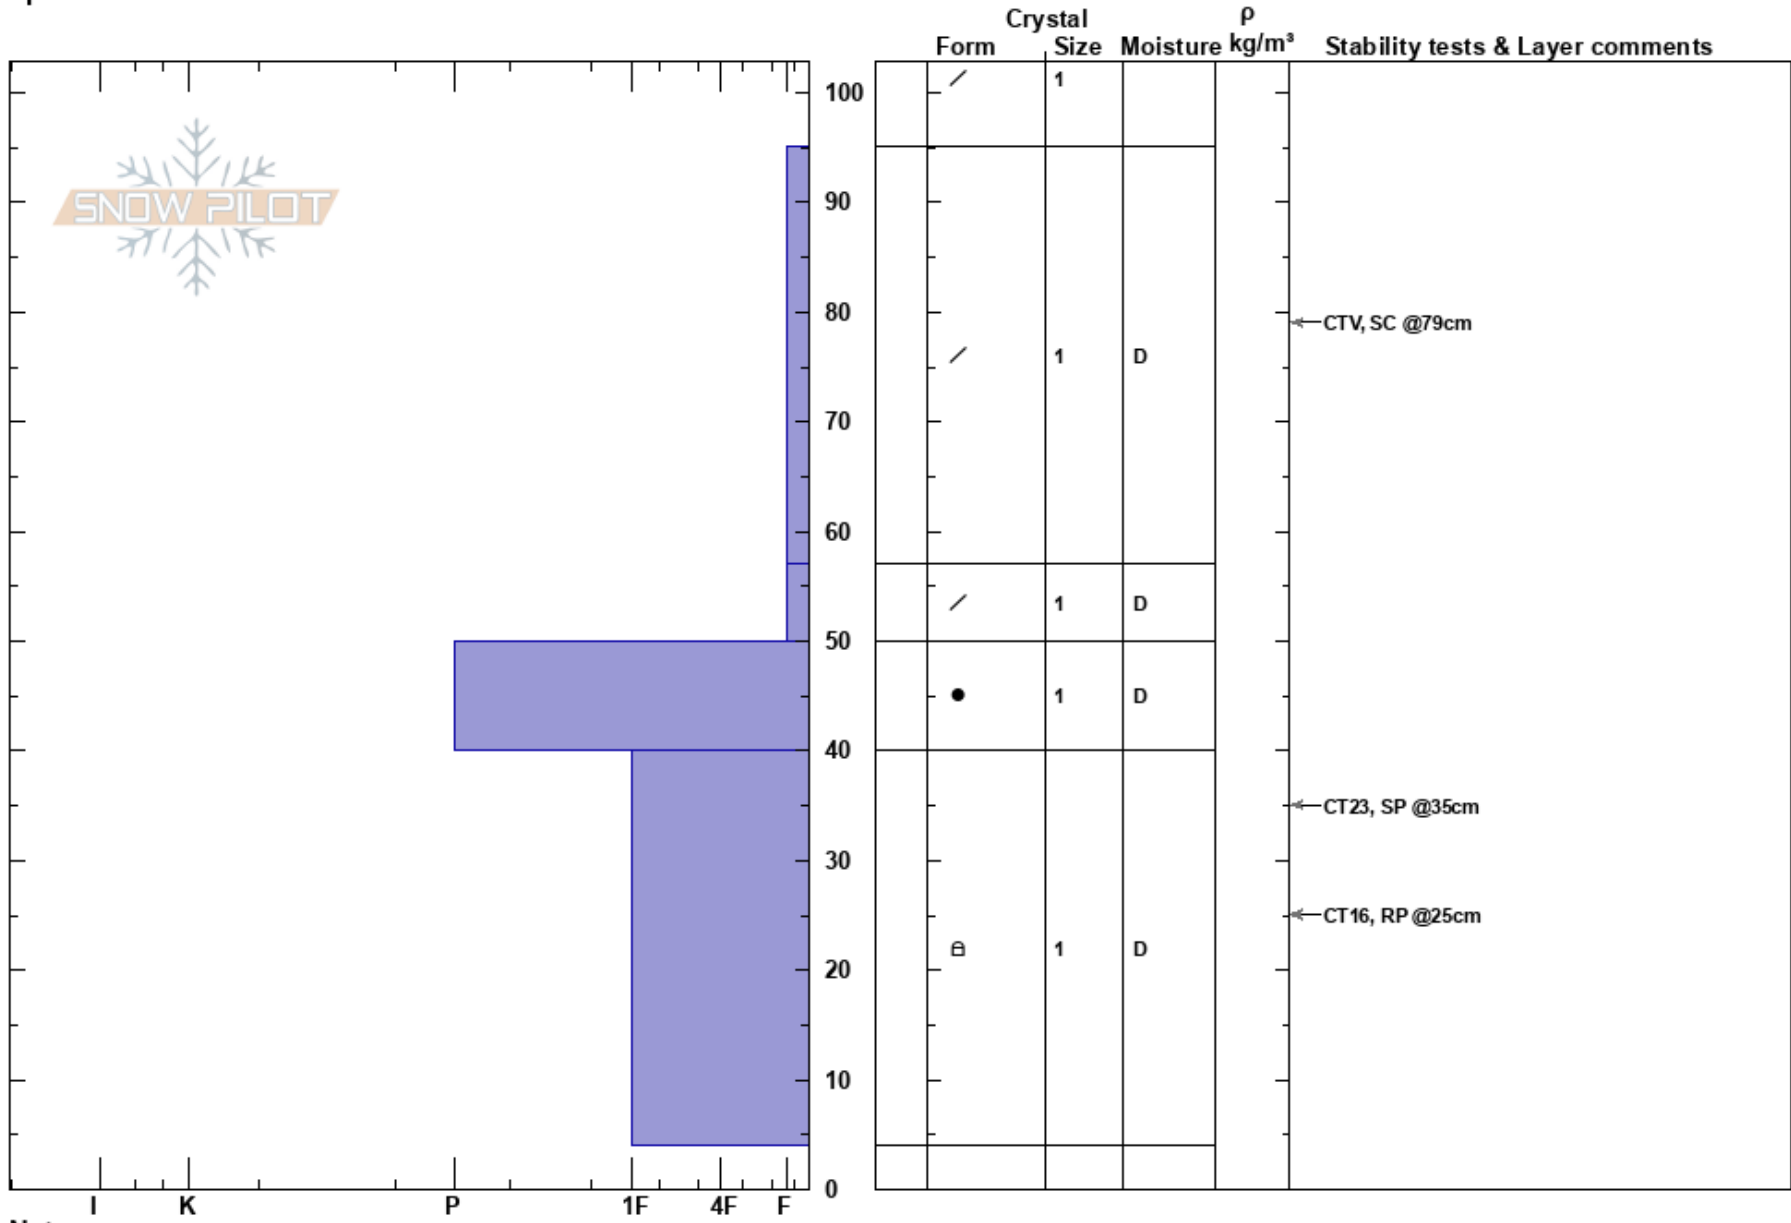

Sifton Shoulder  
 Columbia Mountains  
 BC  
 Elevation: 2400 m  
 Aspect: SE  
 Specifics:

Conner Bom  
 01/02/2022 - 12:40  
 Co-ord: 11U 429213W 5725897N  
 Slope Angle:  
 Wind Loading:

Stability:  
 Air Temperature: -11.1°C PF: 80  
 Sky Cover: BKN  
 Precipitation: NO  
 Wind: Light Breeze

Layer Notes:

Notes: HS unknown, only observed 95 cm down