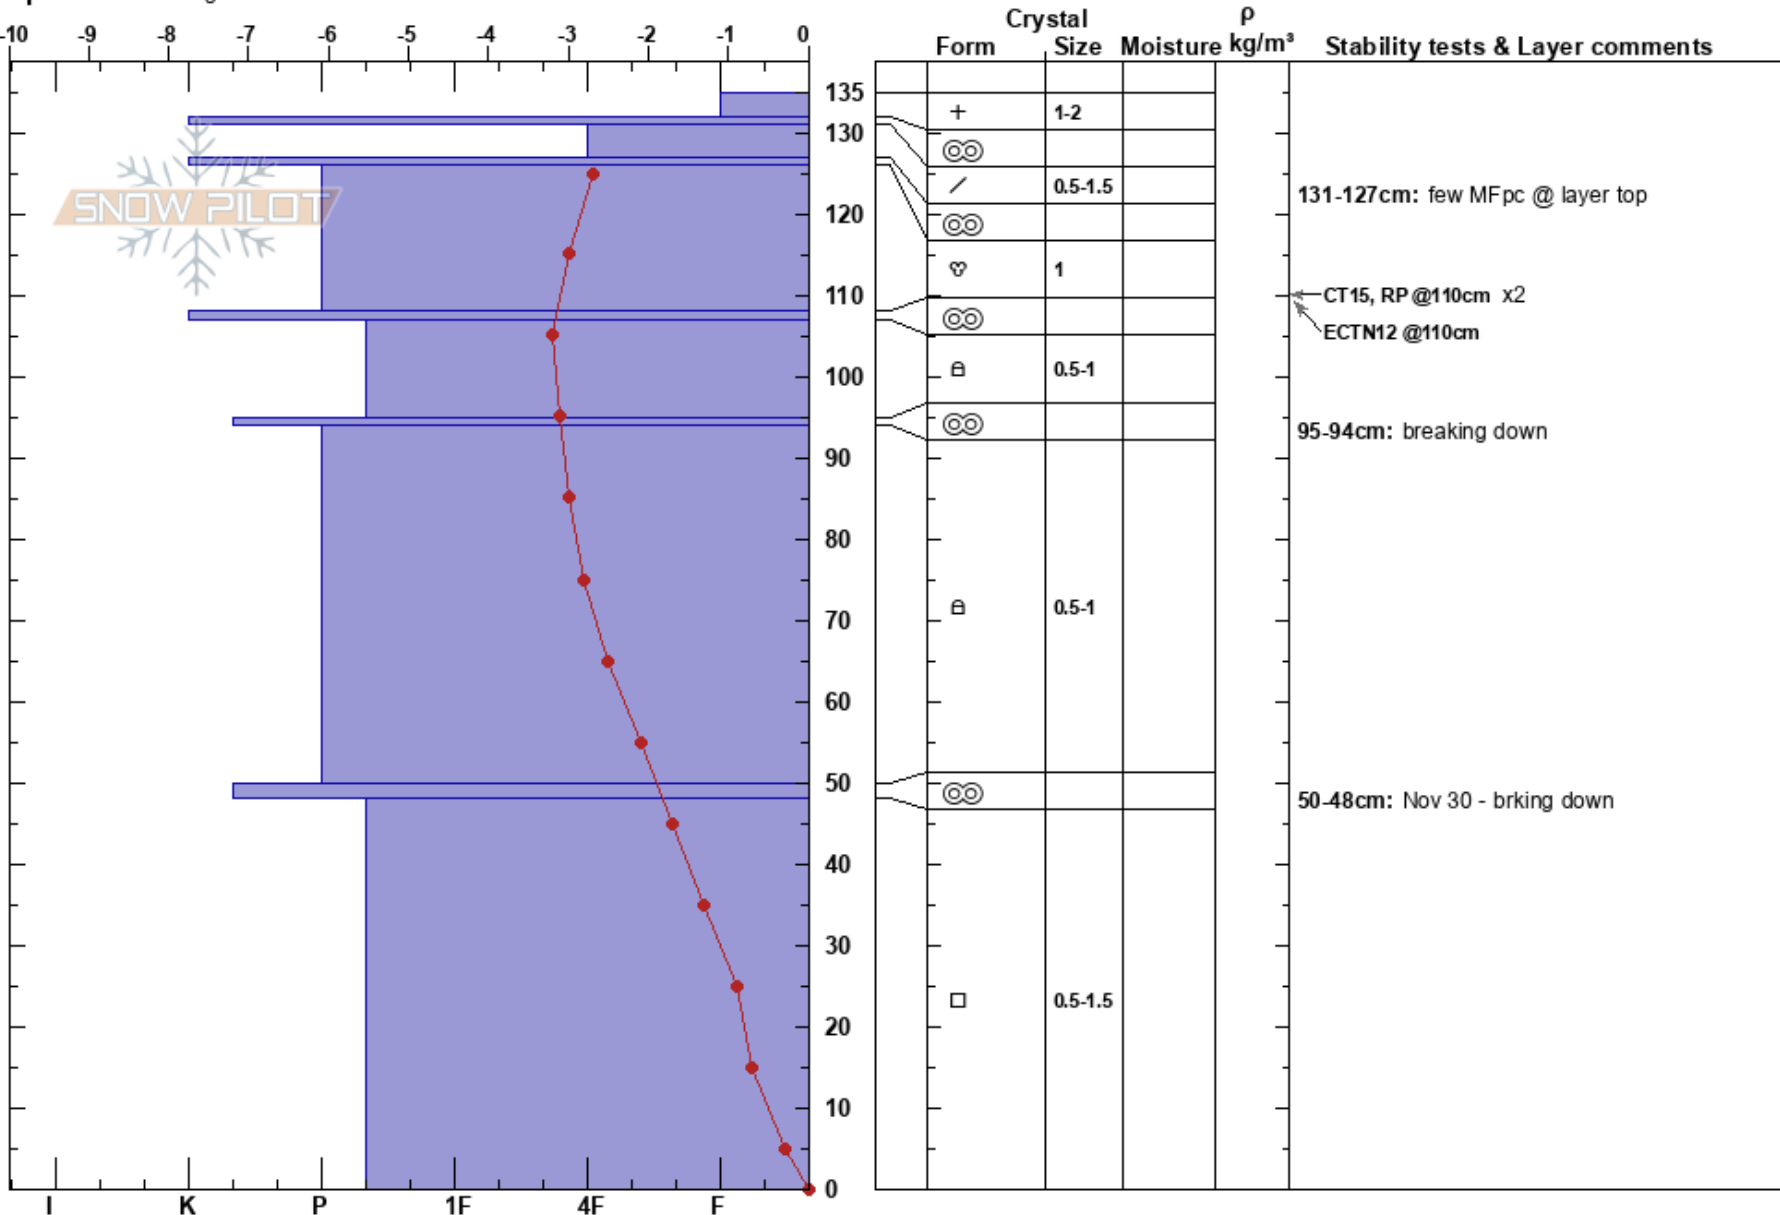

Bdry Rd @ Other Way
 Columbia Mountains
 BC
 Elevation: 1740 m
 Aspect: SE
 Specifics: Pit dug in a Ski Area

James Klemmensen
 02/03/2022 - 10:30
 Co-ord: 50.90732N, -119.90355W
 Slope Angle: 10°
 Wind Loading:

Stability: HS: 135
 Air Temperature: -1.4°C PF: 40
 Sky Cover: X
 Precipitation: S-1
 Wind: S Light Breeze

Layer Notes:
 131-127cm: few MFpc @ layer top
 95-94cm: breaking down
 50-48cm: Nov 30 - brking down