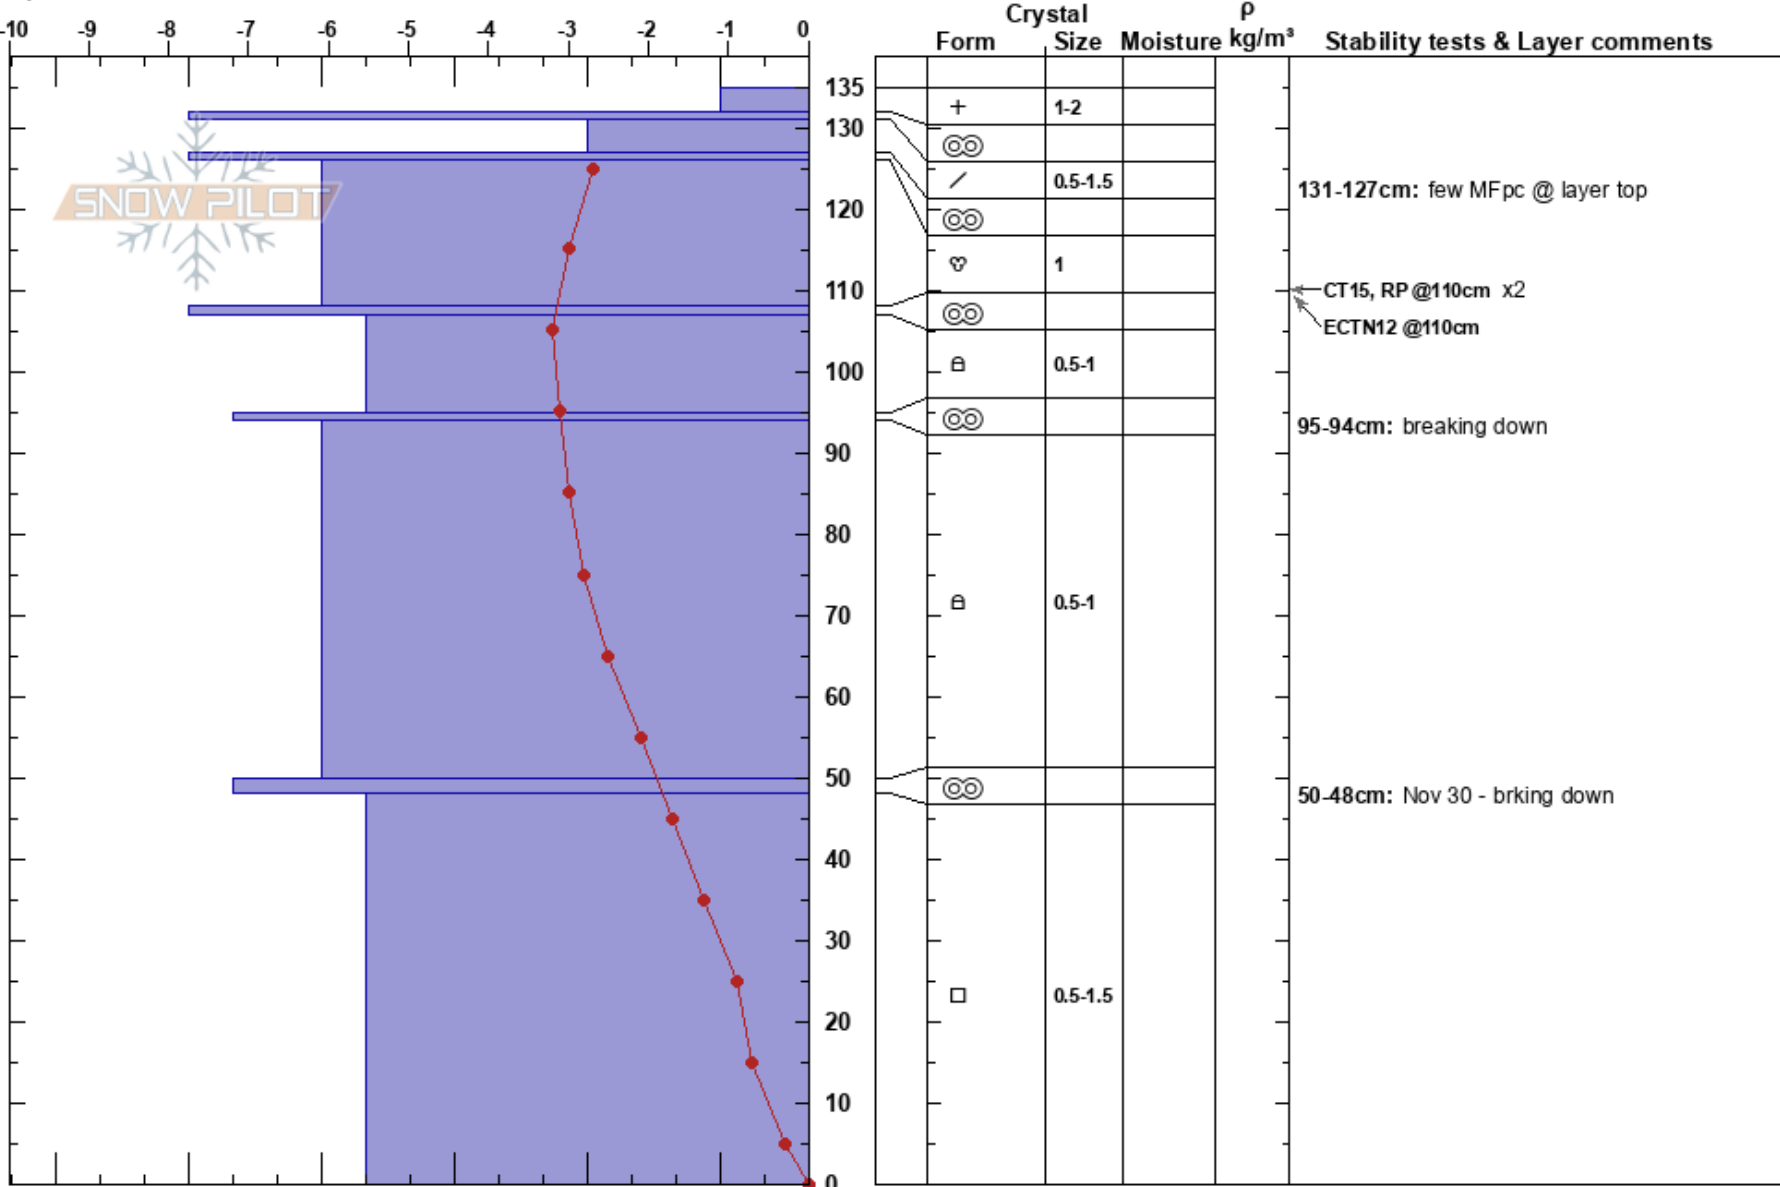

PF: 40

131-127cm: few MFpc @ layer top

BC

Co-ord: 50.90732N, -119.90355W

Sky Cover: X

95-94cm: breaking down

Elevation: 1740 m

Slope Angle: 10°

Precipitation: S-1

50-48cm: Nov 30 - brking down

Aspect: SE

Wind Loading:

Wind: S Light Breeze

Specifics: Pit dug in a Ski Area

Notes: