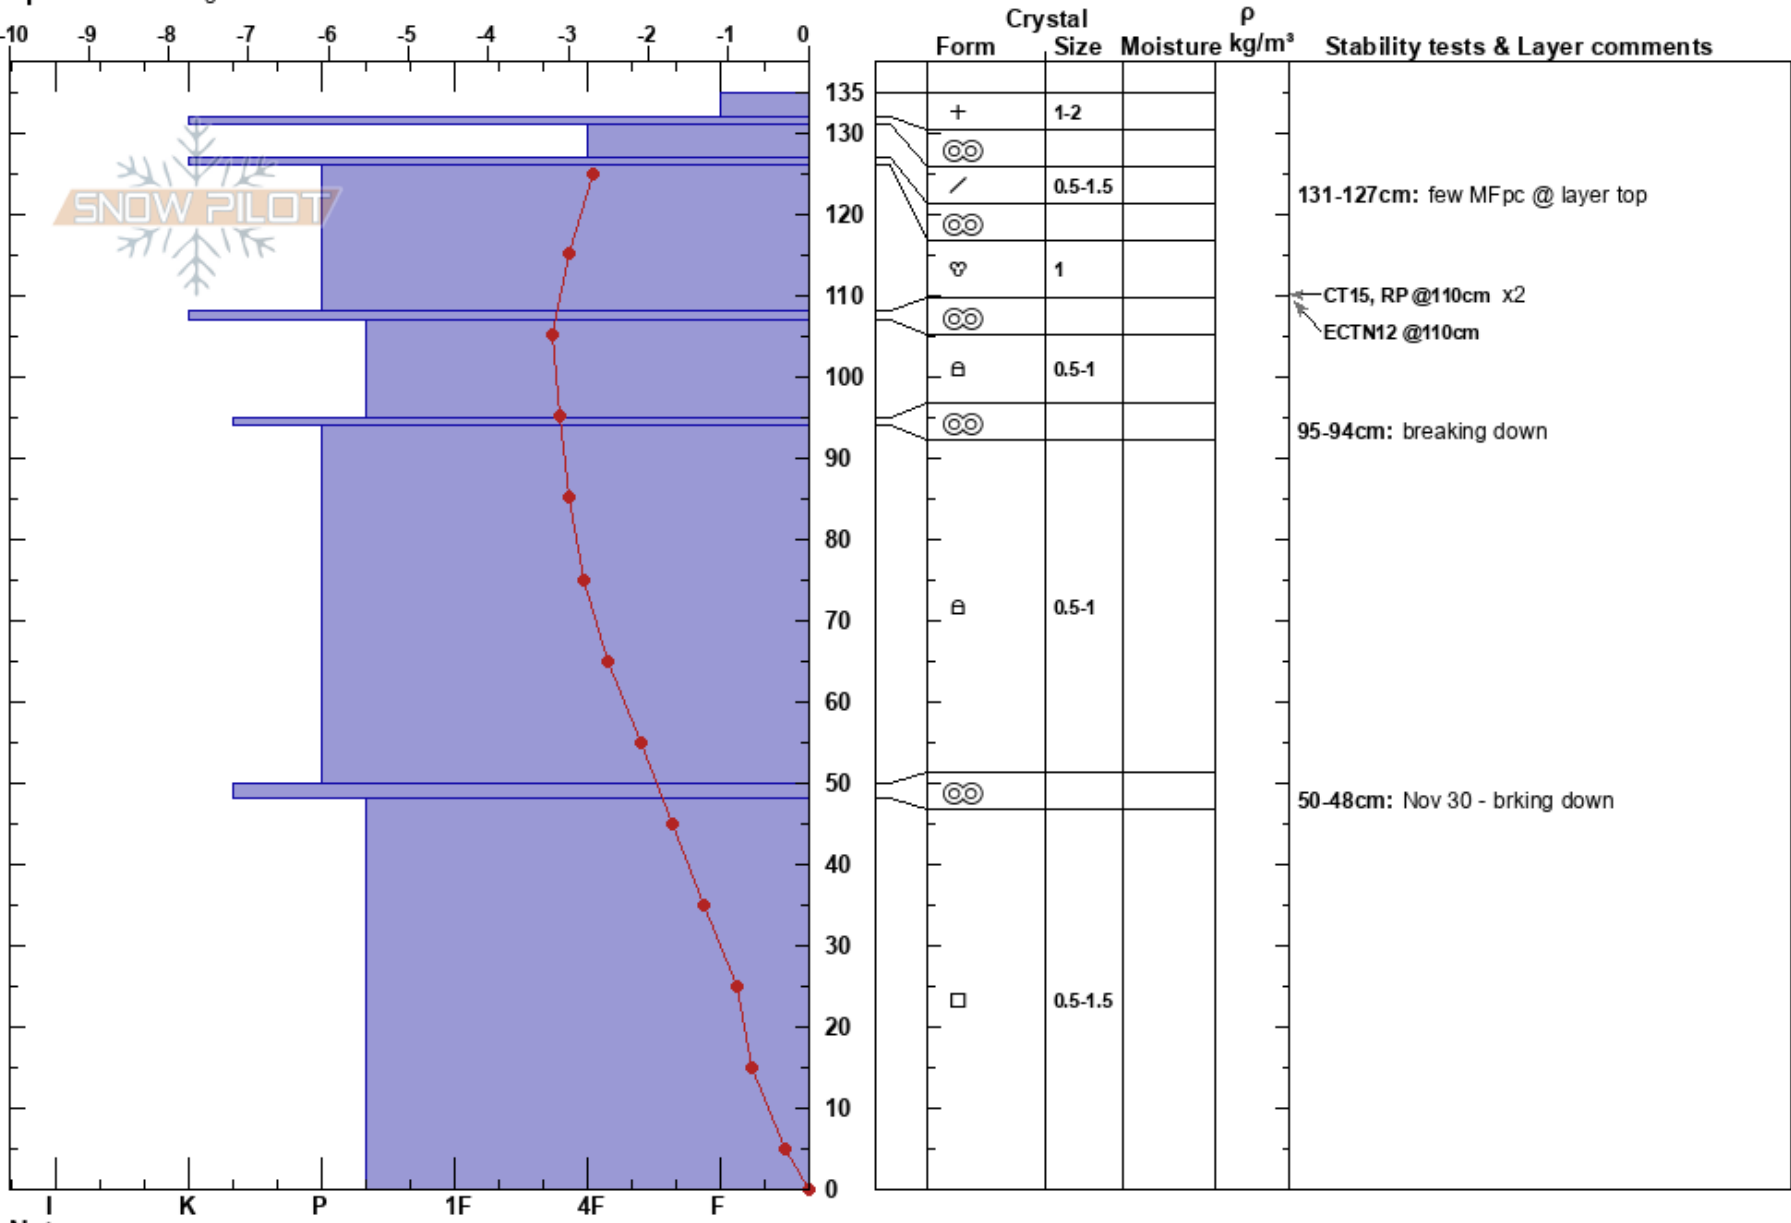

Bdry Rd @ Other Way  
 Columbia Mountains  
 BC  
 Elevation: 1740 m  
 Aspect: SE  
 Specifics: Pit dug in a Ski Area

James Klemmensen  
 02/03/2022 - 10:30  
 Co-ord: 50.90732N, -119.90355W  
 Slope Angle: 10°  
 Wind Loading:

Stability: **HS: 135**  
 Air Temperature: -1.4°C PF: 40  
 Sky Cover: X  
 Precipitation: S-1  
 Wind: S Light Breeze

Layer Notes:  
 131-127cm: few MFpc @ layer top  
 95-94cm: breaking down  
 50-48cm: Nov 30 - brking down