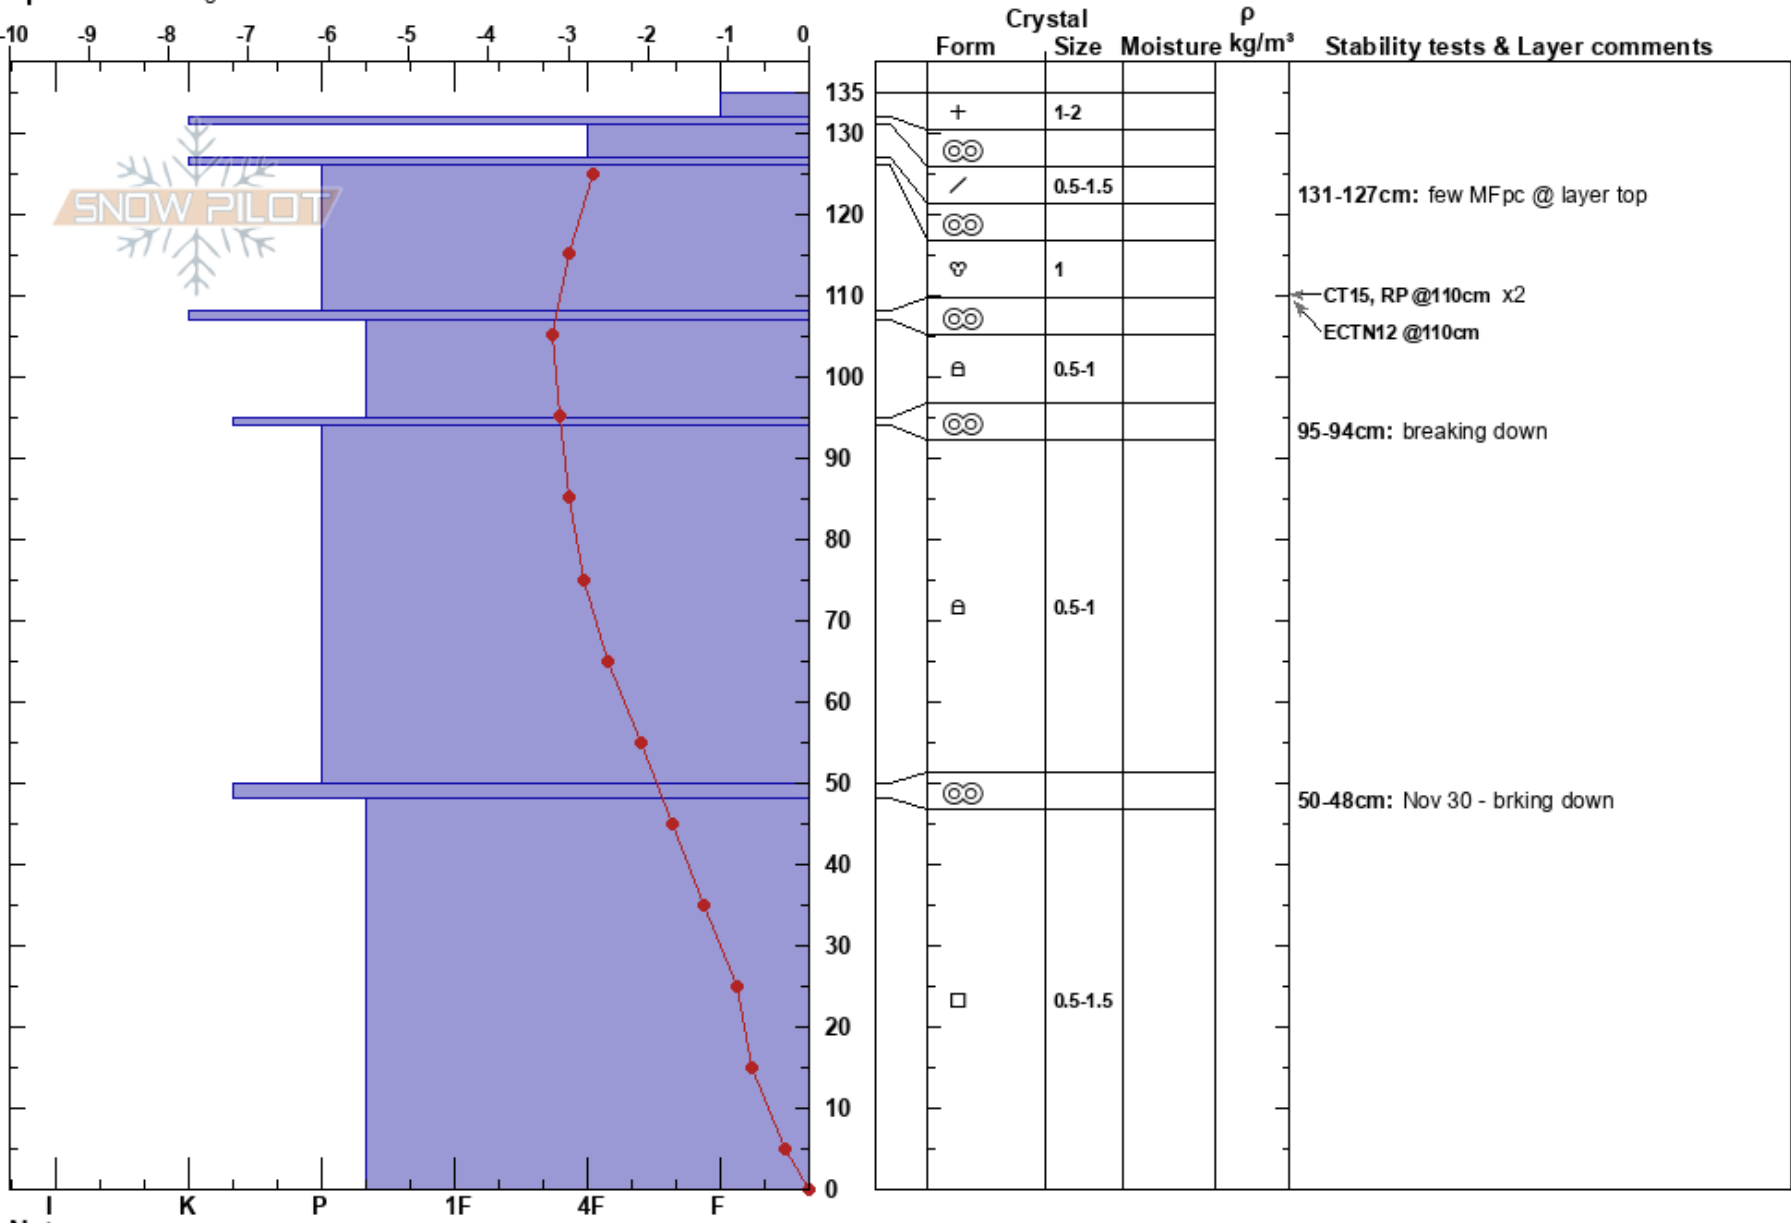

Bdry Rd @ Other Way
 Columbia Mountains
 BC
 Elevation: 1740 m
 Aspect: SE
 Specifics: Pit dug in a Ski Area

James Klemmensen
 02/03/2022 - 10:30
 Co-ord: 50.90732N, -119.90355W
 Slope Angle: 10°
 Wind Loading:

Stability: HS: 135
 Air Temperature: -1.4°C PF: 40
 Sky Cover: X
 Precipitation: S-1
 Wind: S Light Breeze

Layer Notes:
 131-127cm: few MFpc @ layer top
 95-94cm: breaking down
 50-48cm: Nov 30 - brking down