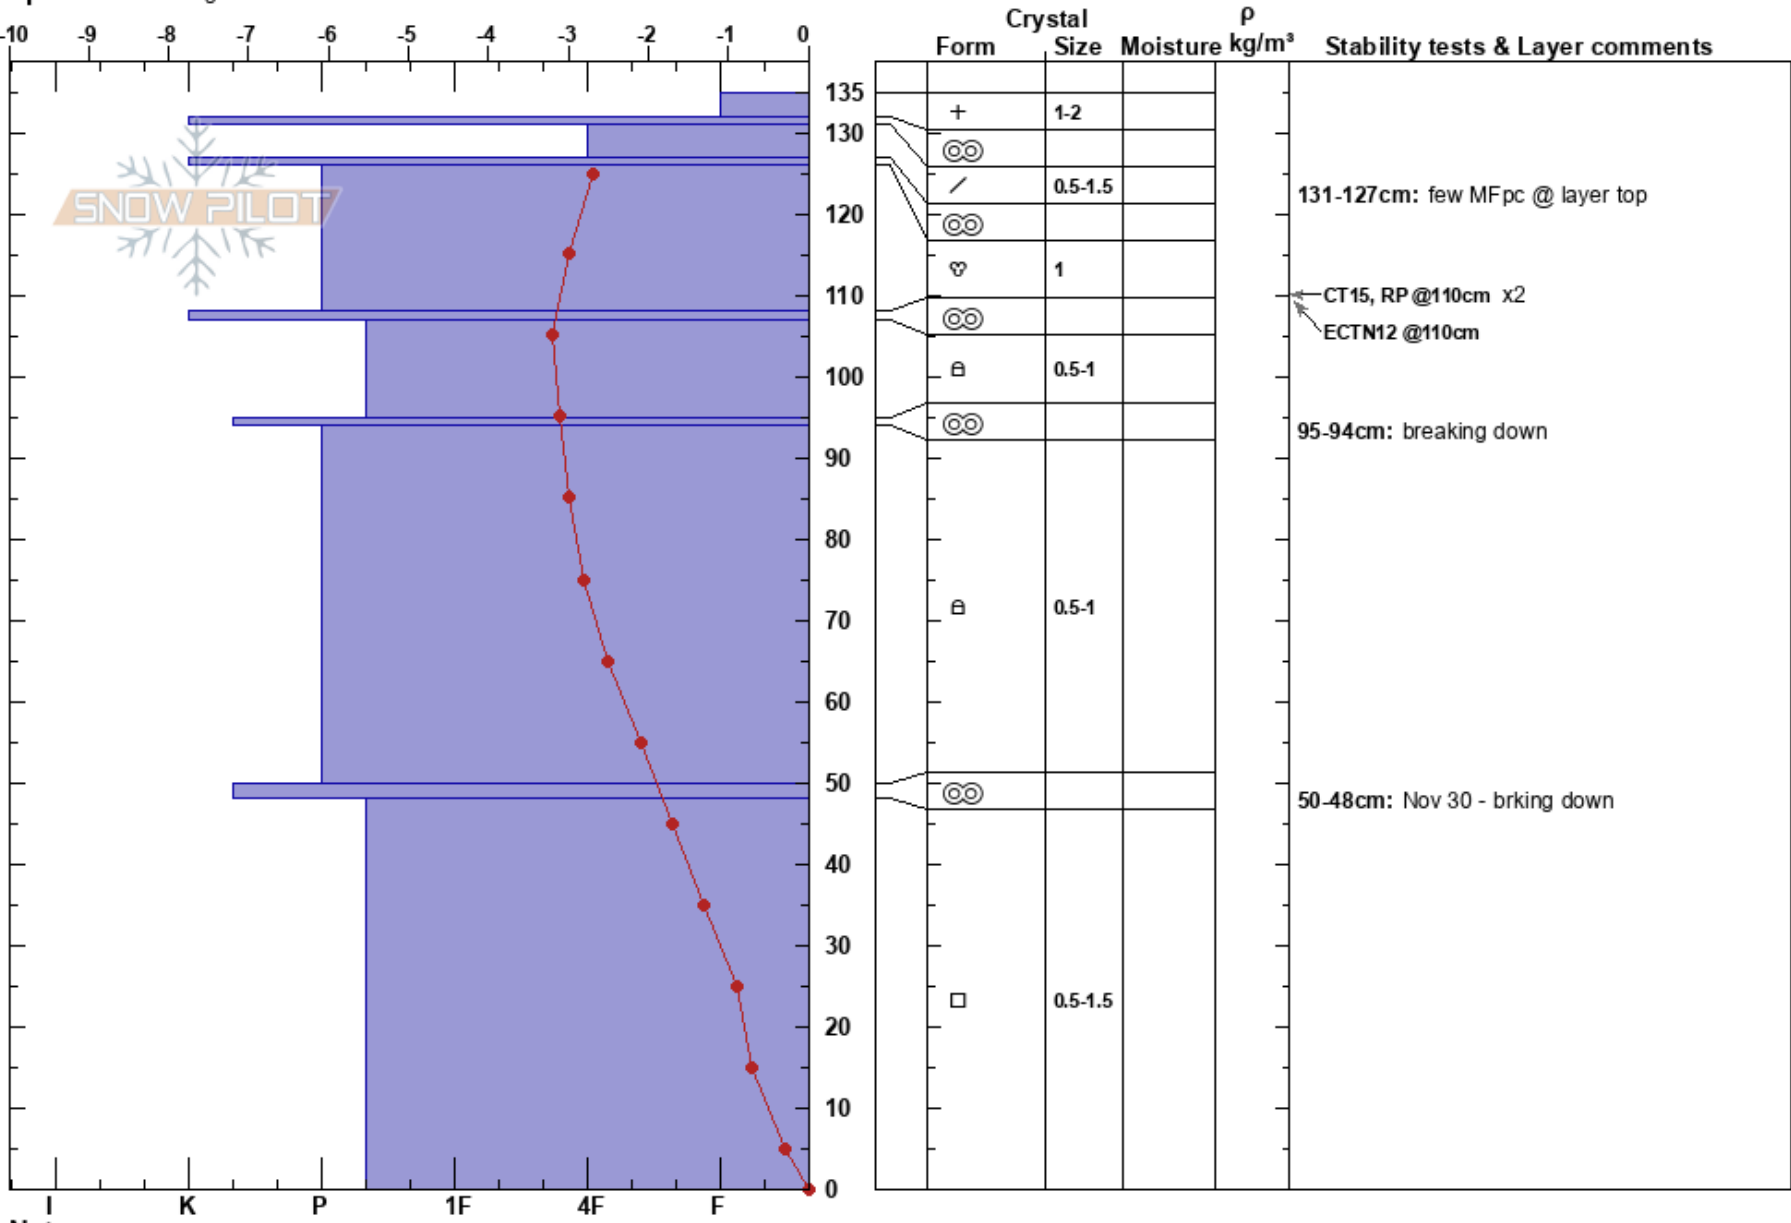

Bdry Rd @ Other Way
 Columbia Mountains
 BC
 Elevation: 1740 m
 Aspect: SE
 Specifics: Pit dug in a Ski Area

James Klemmensen
 02/03/2022 - 10:30
 Co-ord: 50.90732N, -119.90355W
 Slope Angle: 10°
 Wind Loading:

Stability: **HS: 135**
 Air Temperature: -1.4°C PF: 40
 Sky Cover: X
 Precipitation: S-1
 Wind: S Light Breeze

Layer Notes:
 131-127cm: few MFpc @ layer top
 95-94cm: breaking down
 50-48cm: Nov 30 - brking down